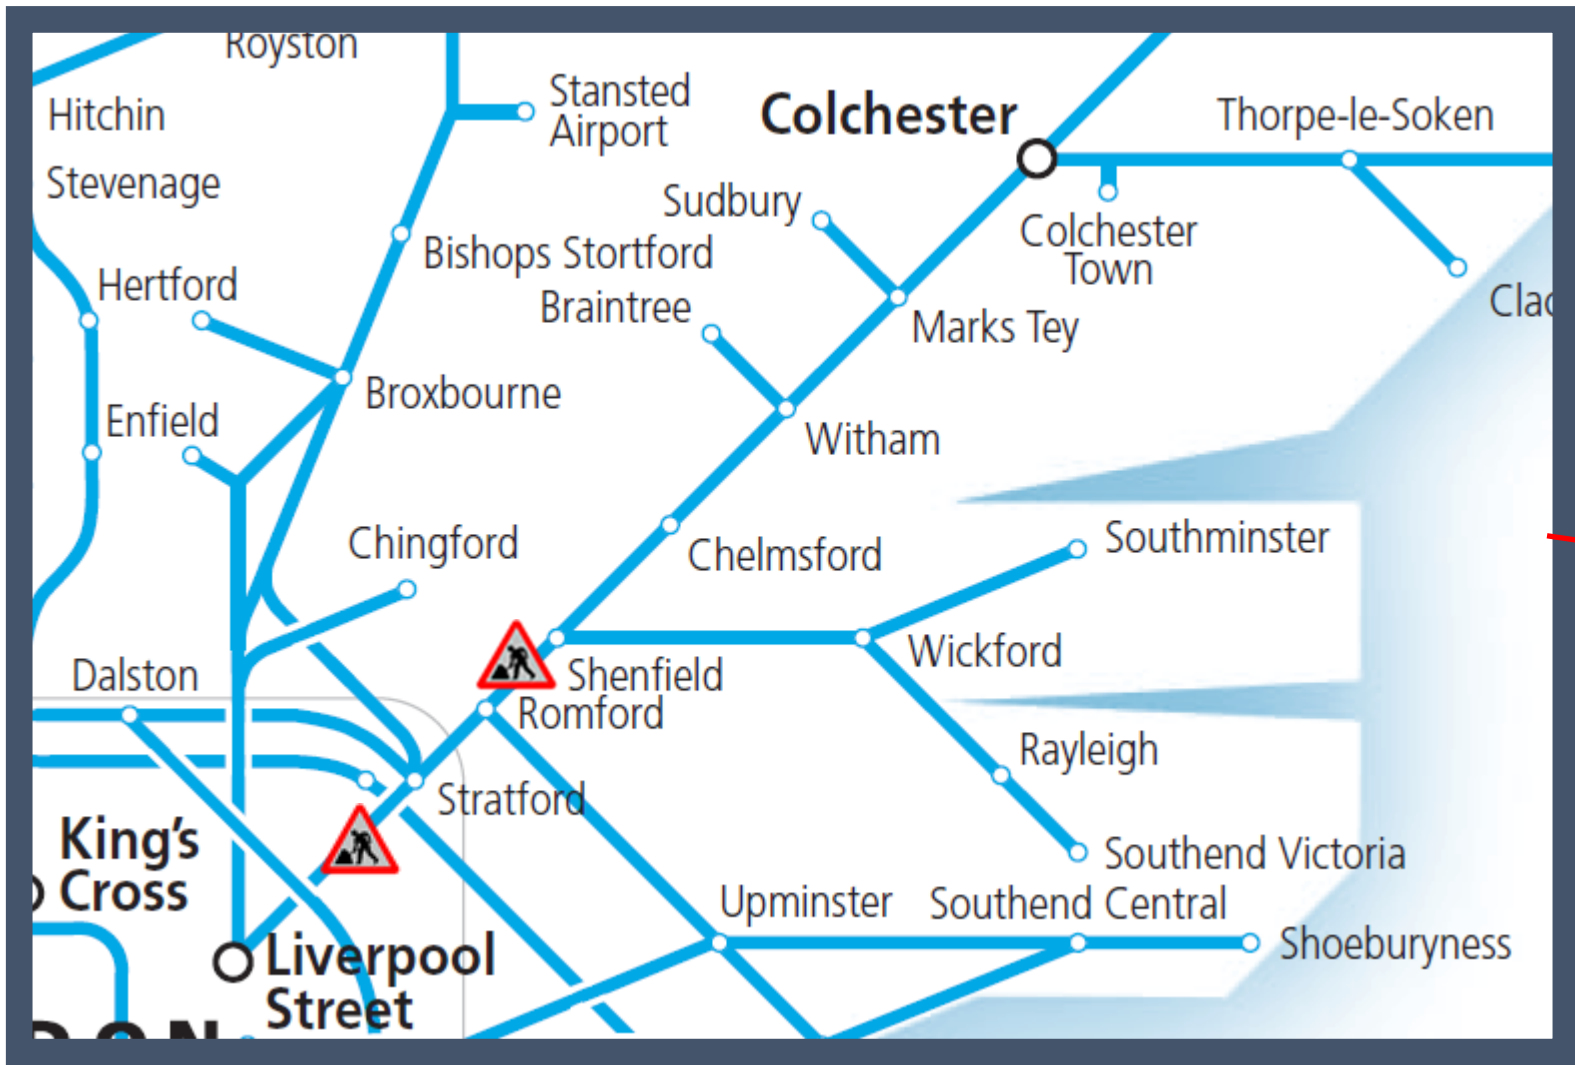

# Engineering work is taking place between London Liverpool Street and Shenfield

TOCs affected: Greater Anglia, TfL Rail

Key:

Engineering Works