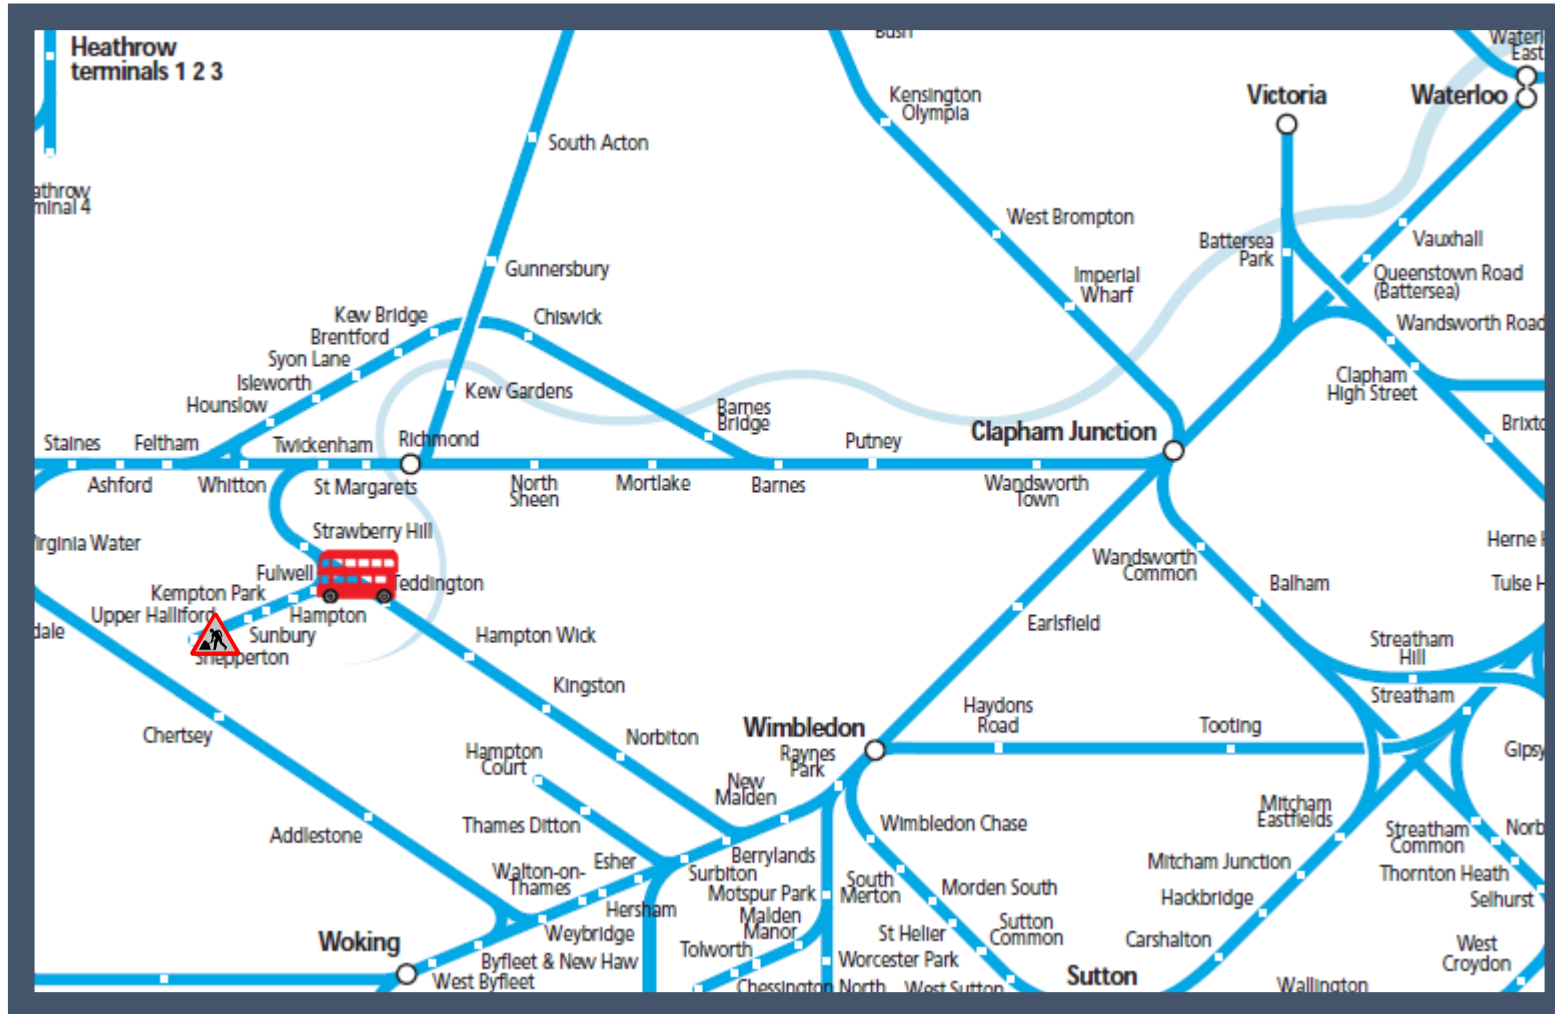

Buses replace trains between Teddington and Shepperton

TOC affected: South Western Railway

Key:

Engineering Works

Bus Replacement Services