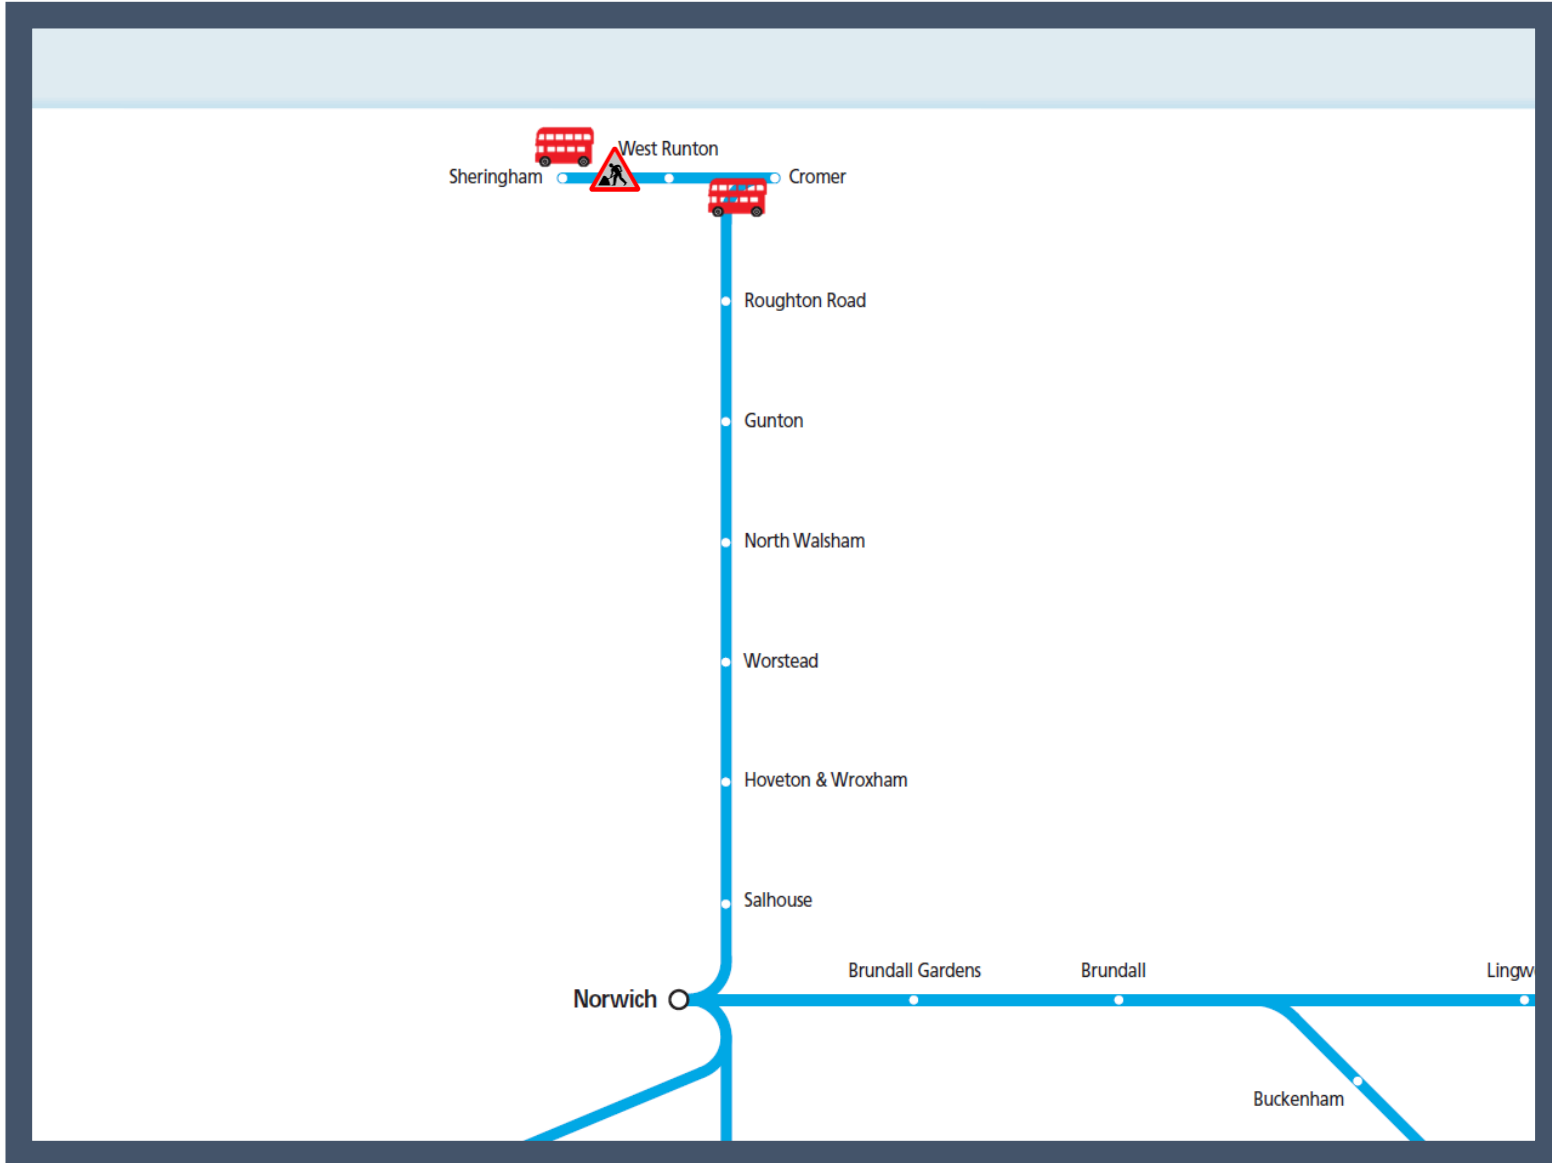

Major improvement work at Sheringham

TOC affected: Greater Anglia

Key:

Engineering Works

Bus Replacement Services