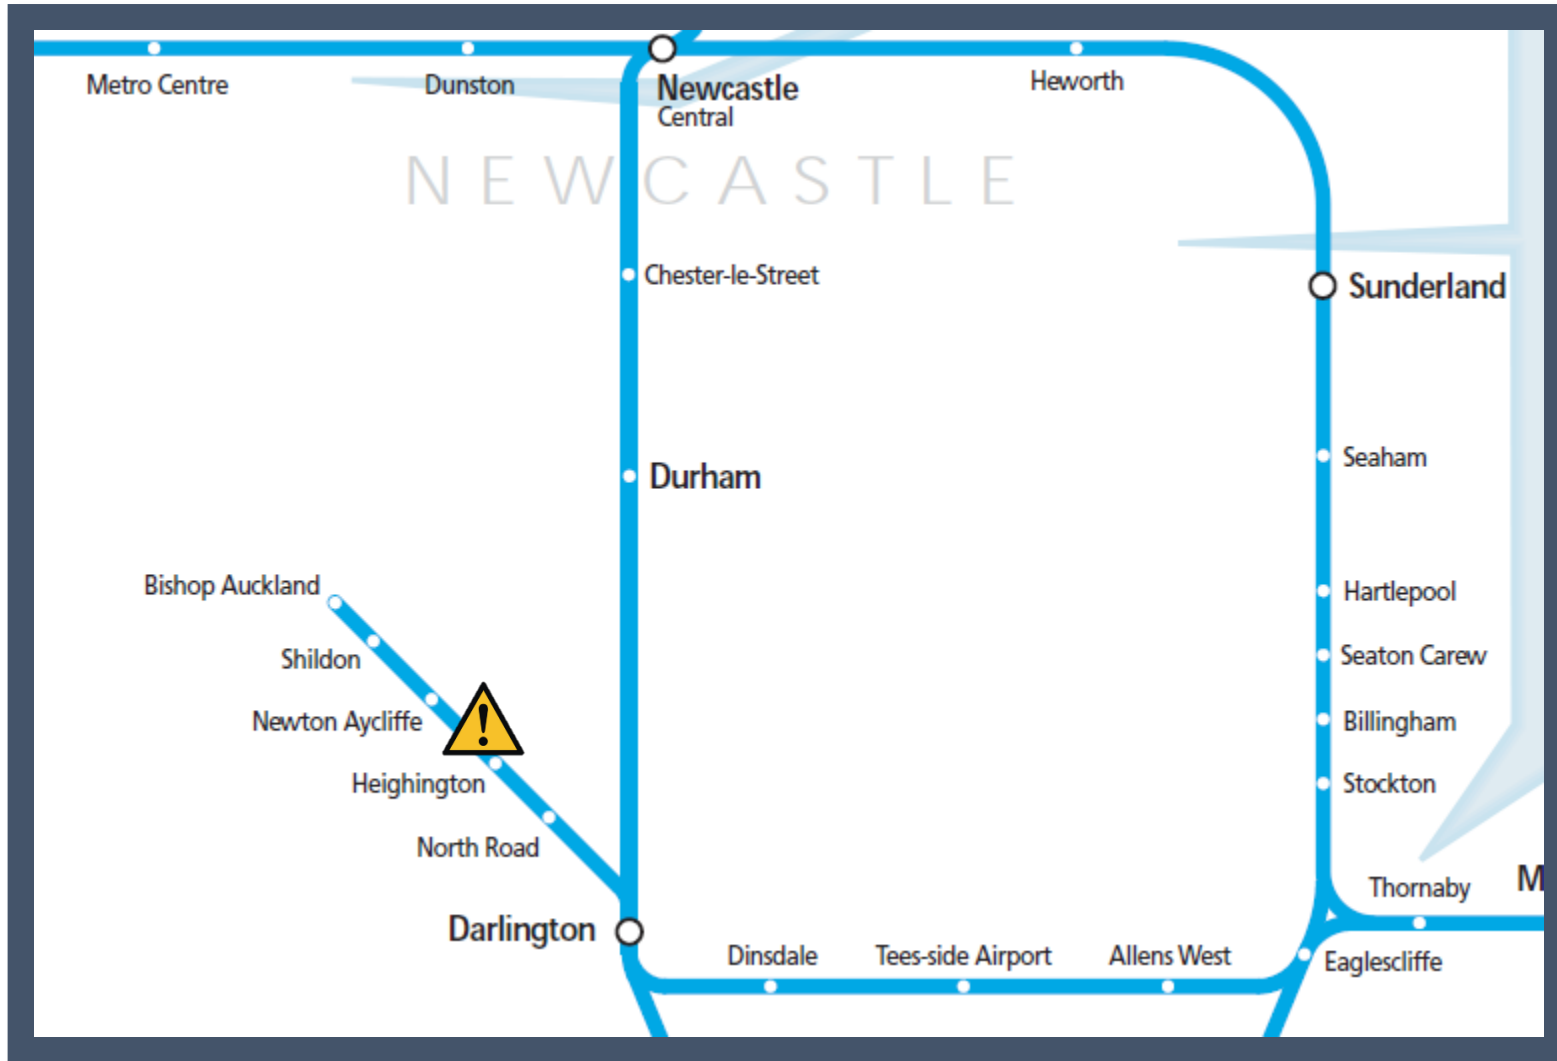

Heavy flooding on the railway between Darlington and Bishop Auckland

TOC affected: Northern

Key:

Disruption