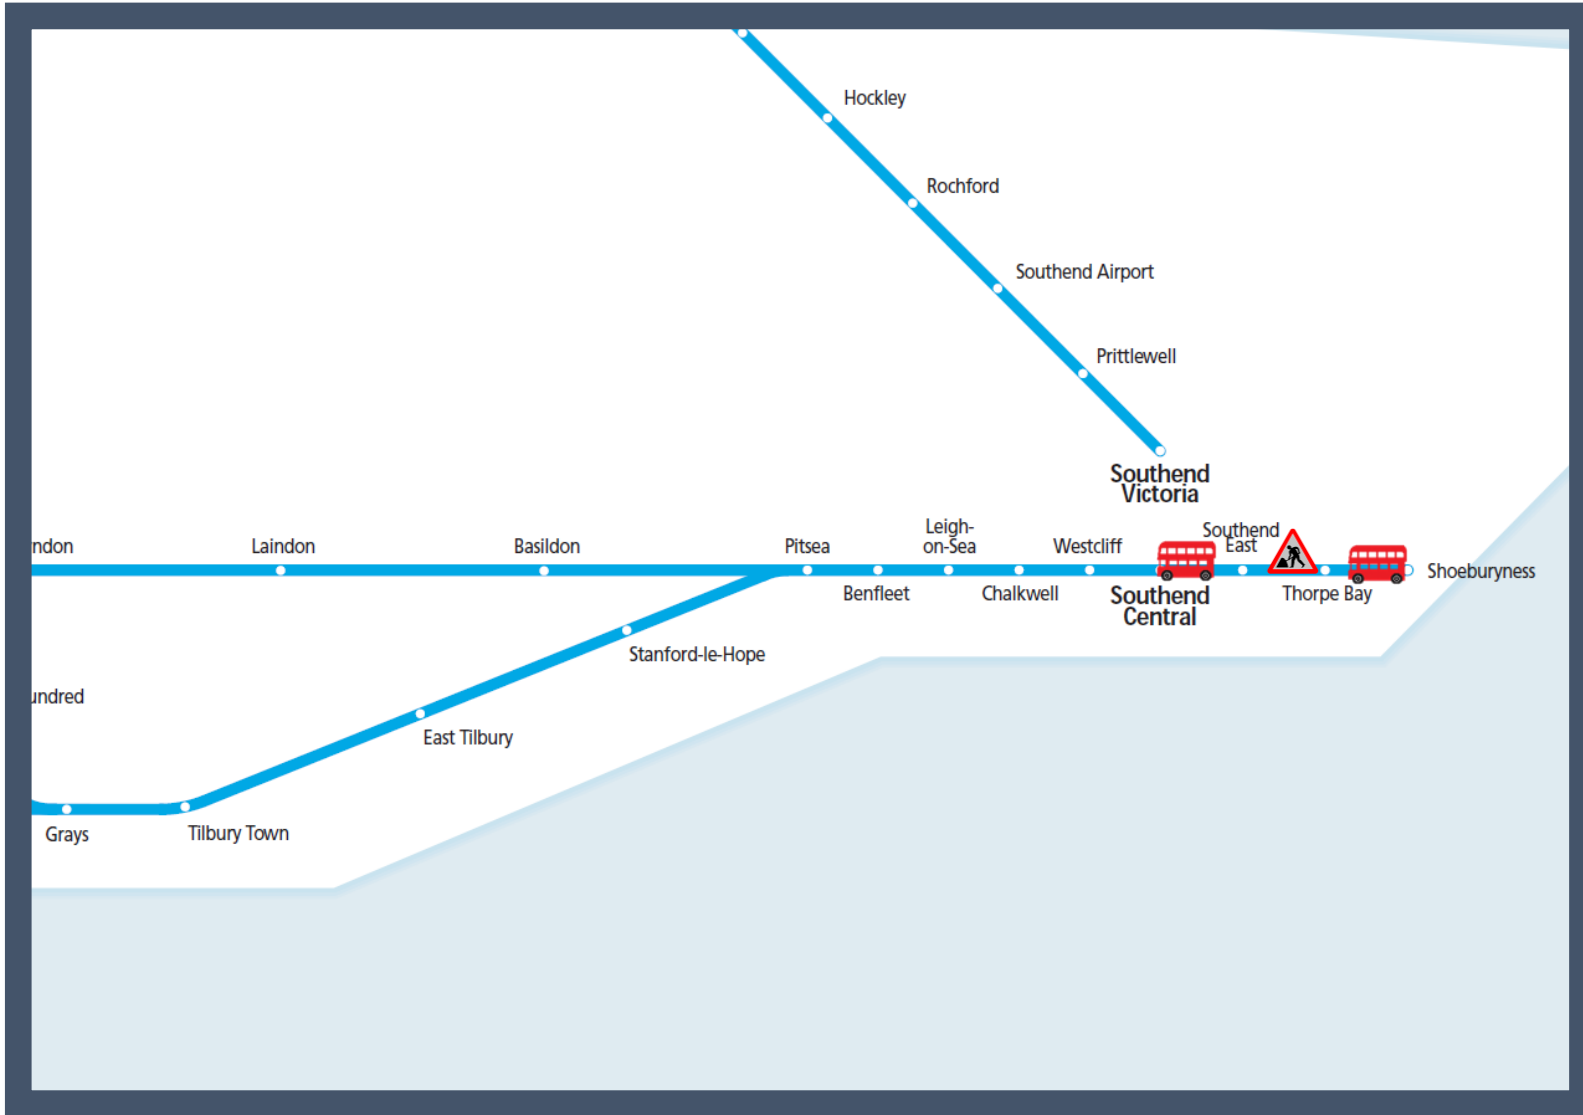

Buses replace trains between Shoeburyness and Southend Central

TOC affected: c2c

Key:

Engineering Works

Bus Replacement Services