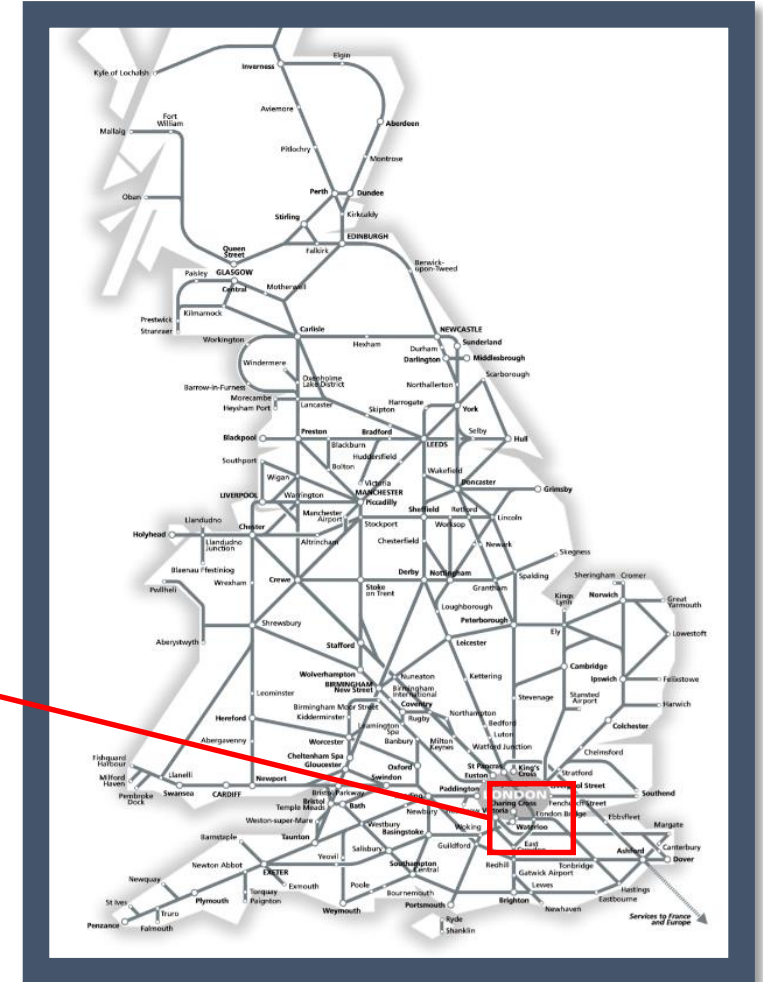

A fault with the signalling system at Shortlands

TOC affected: Southeastern

Key:

Disruption