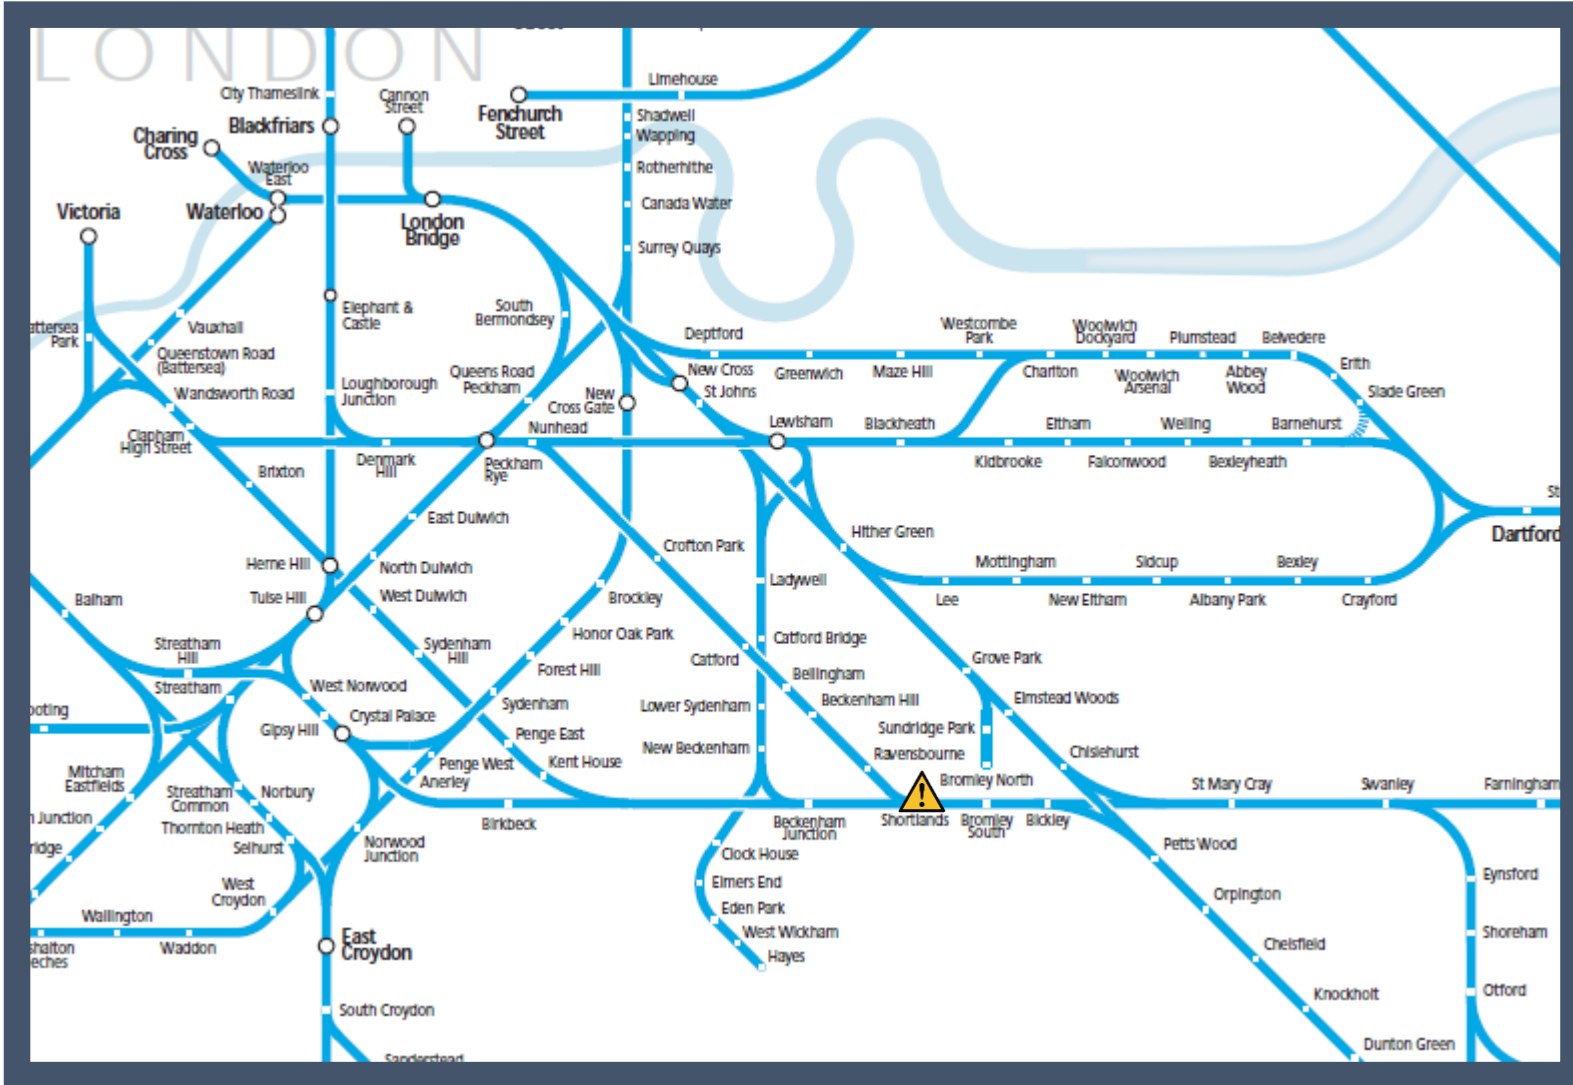

A fault with the signalling system at Shortlands

TOC affected: Southeastern

Key:

Disruption