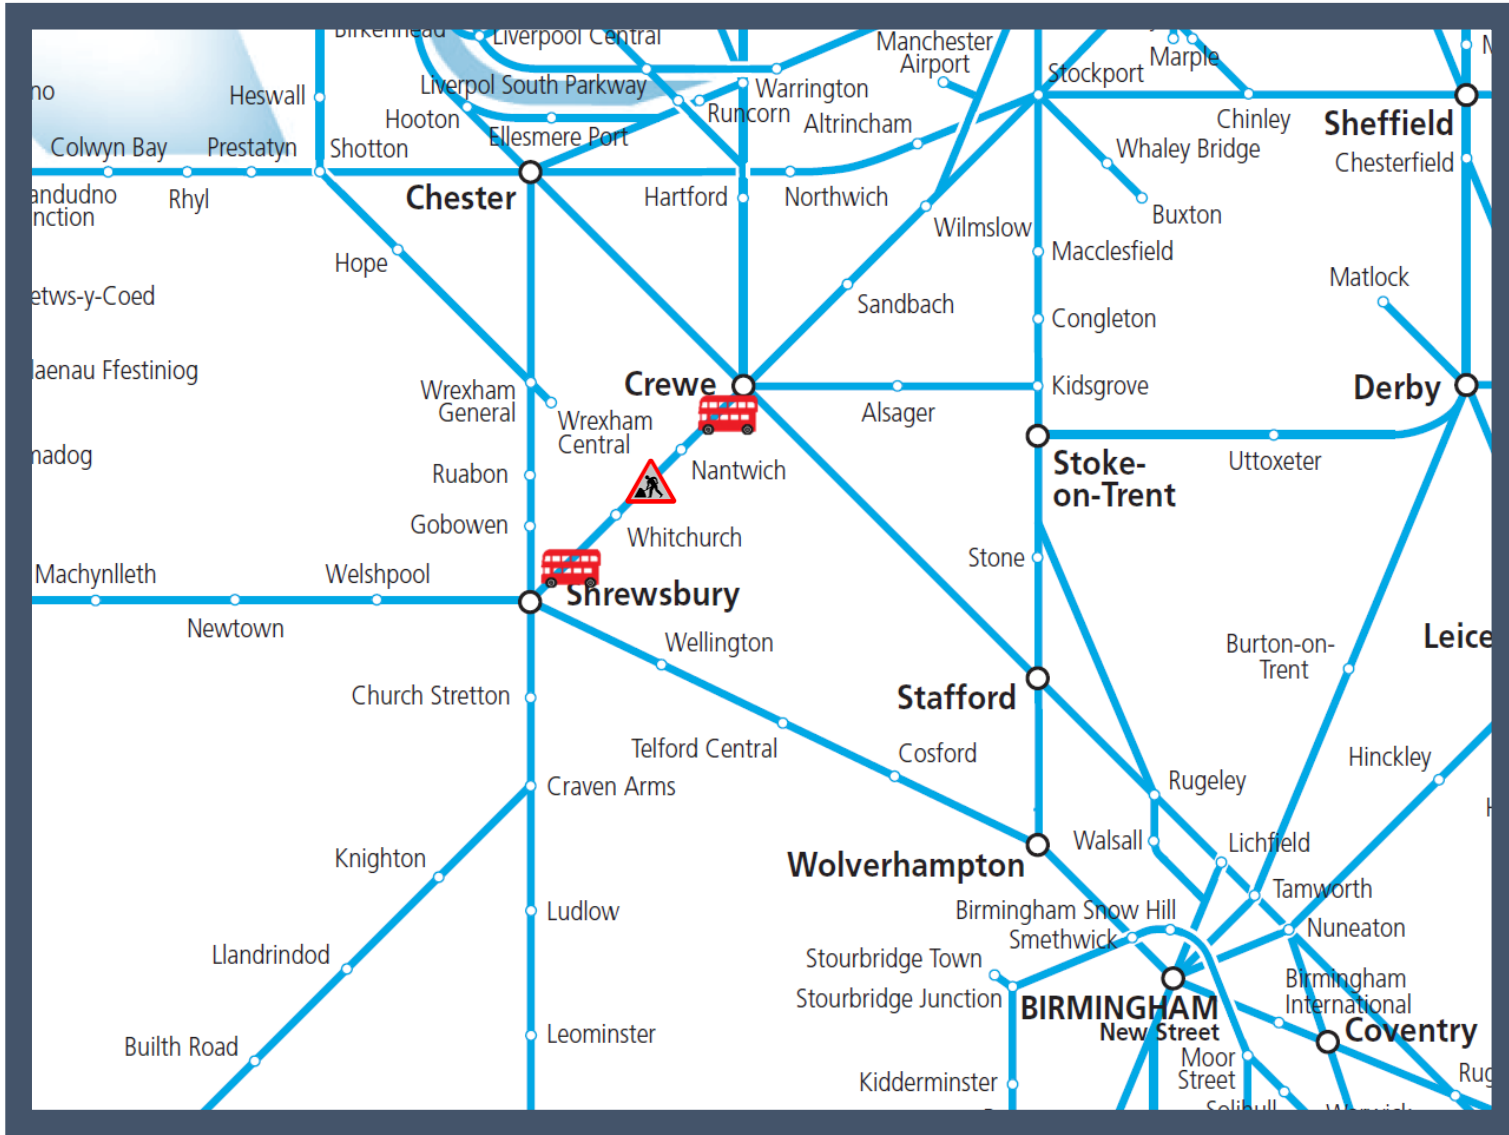

Buses replace trains between Shrewsbury and Crewe

TOC affected: Transport for Wales

Key:

Engineering Works

Bus Replacement Services