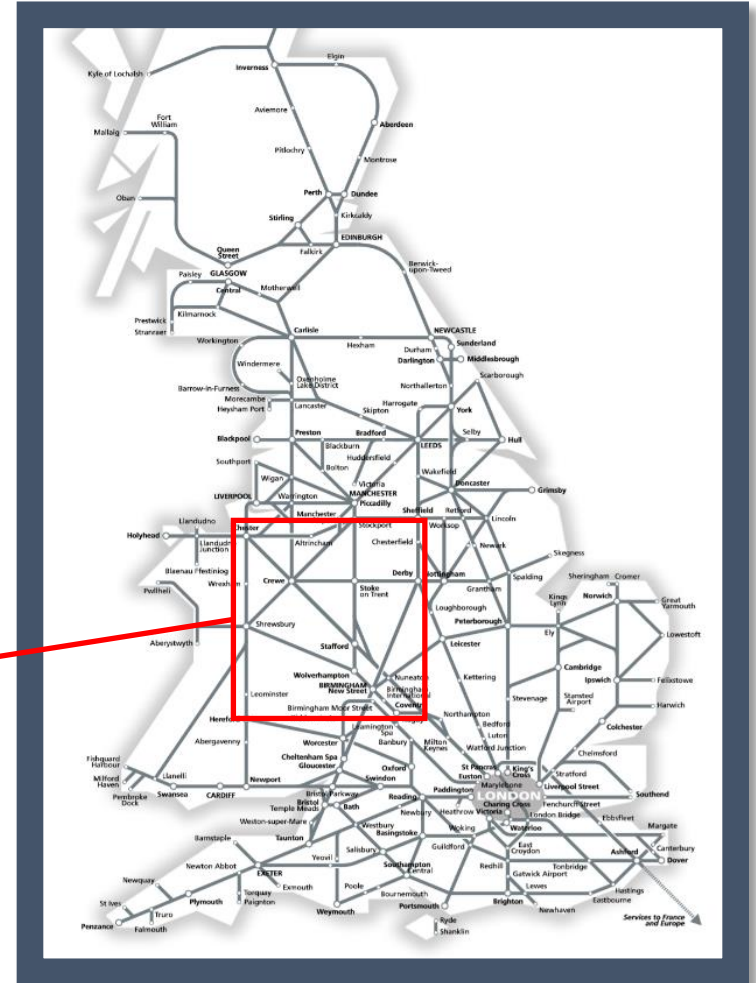

Buses replace trains between Shrewsbury and Crewe

TOC affected: Transport for Wales

Key:

Engineering Works

Bus Replacement Services