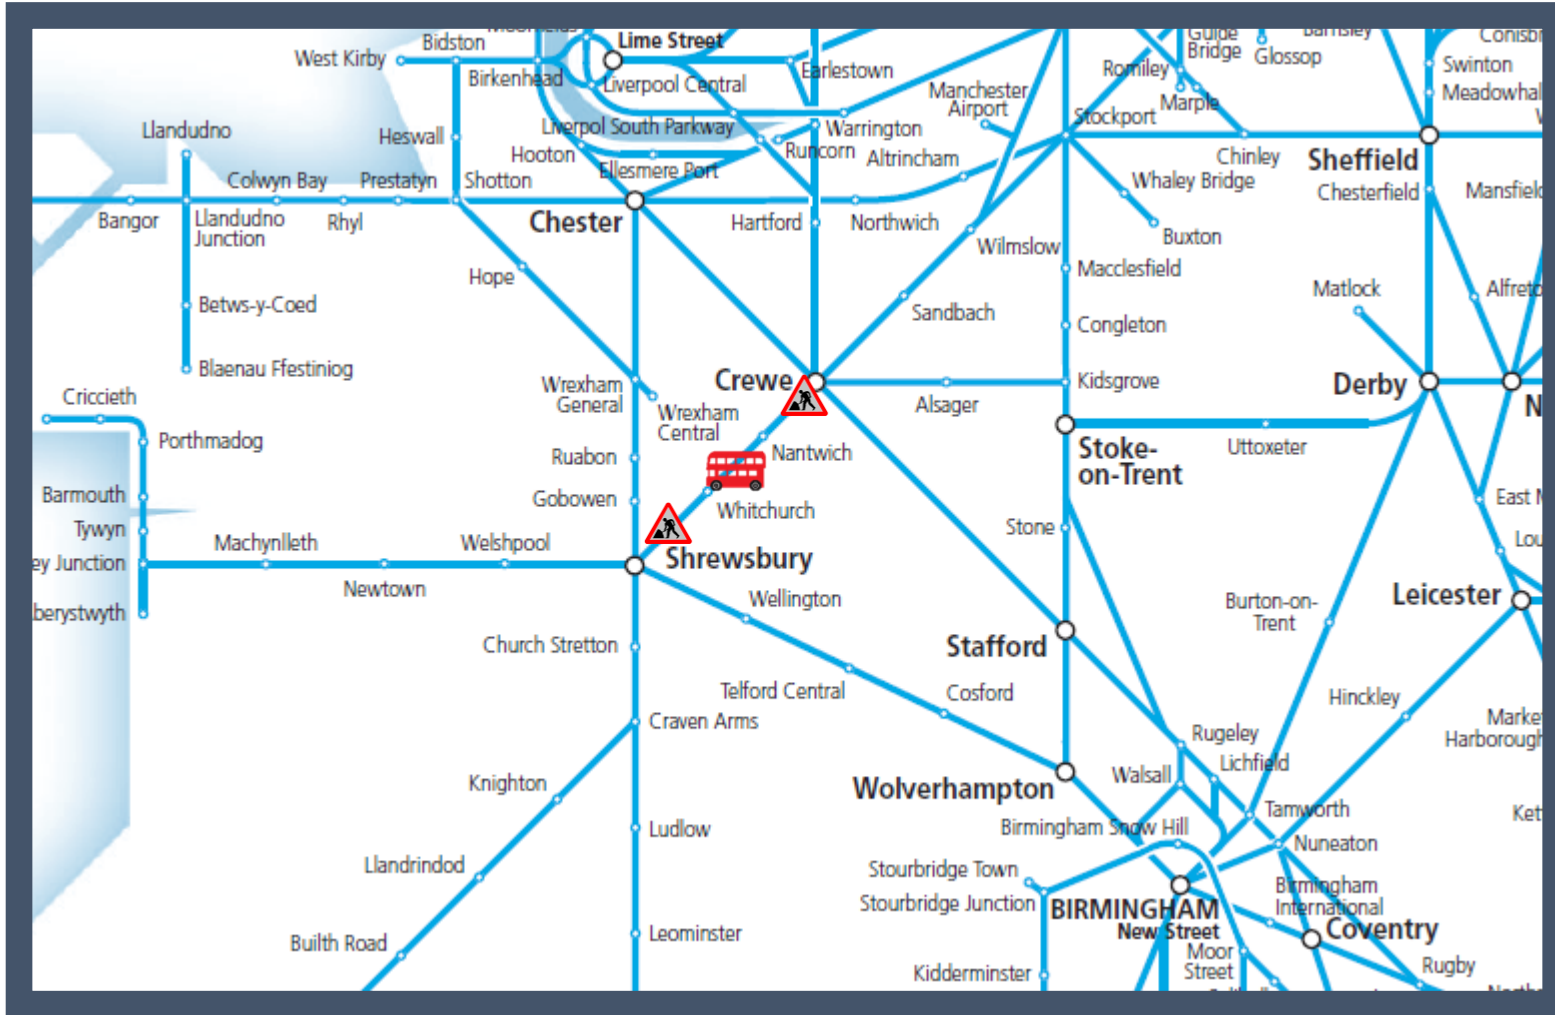

# Buses replace late night trains between Shrewsbury and Crewe

TOC affected: Transport for Wales

Key:

Engineering Works

Bus Replacement Services