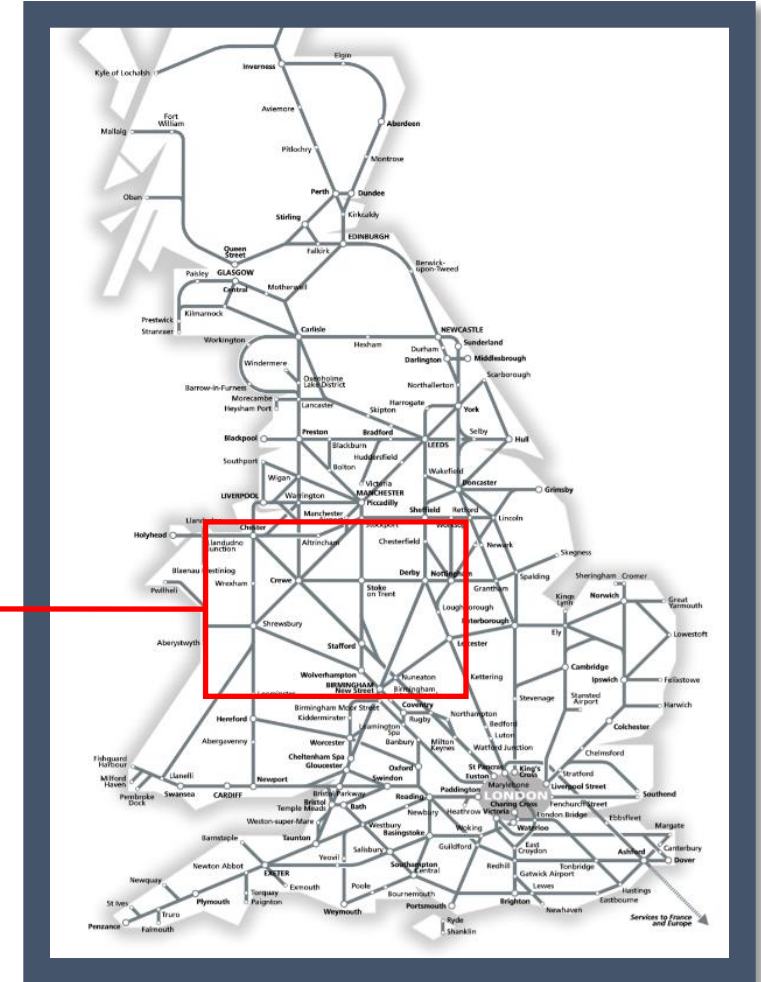

# Buses replace late night trains between Shrewsbury and Crewe

TOC affected: Transport for Wales

Key:

Engineering Works

Bus Replacement Services