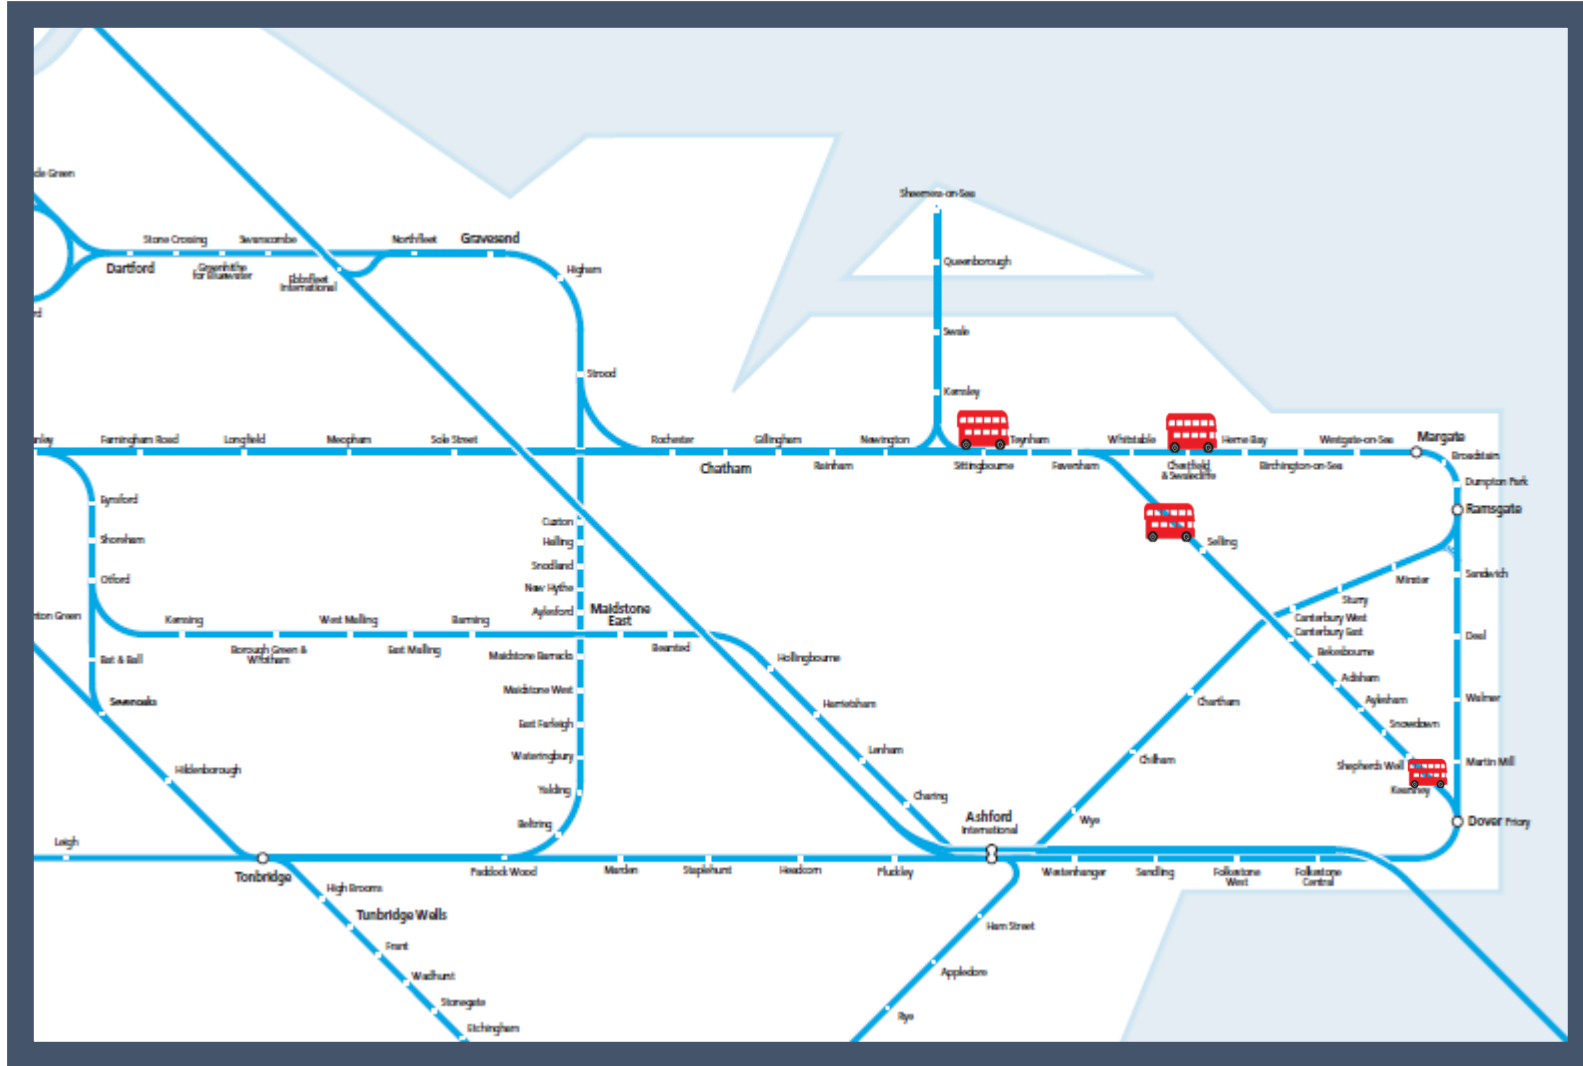

Buses replace trains between Sittingbourne and Herne Bay / Dover Priory TOC affected: Southeastern

Key:

Bus Replacement Service