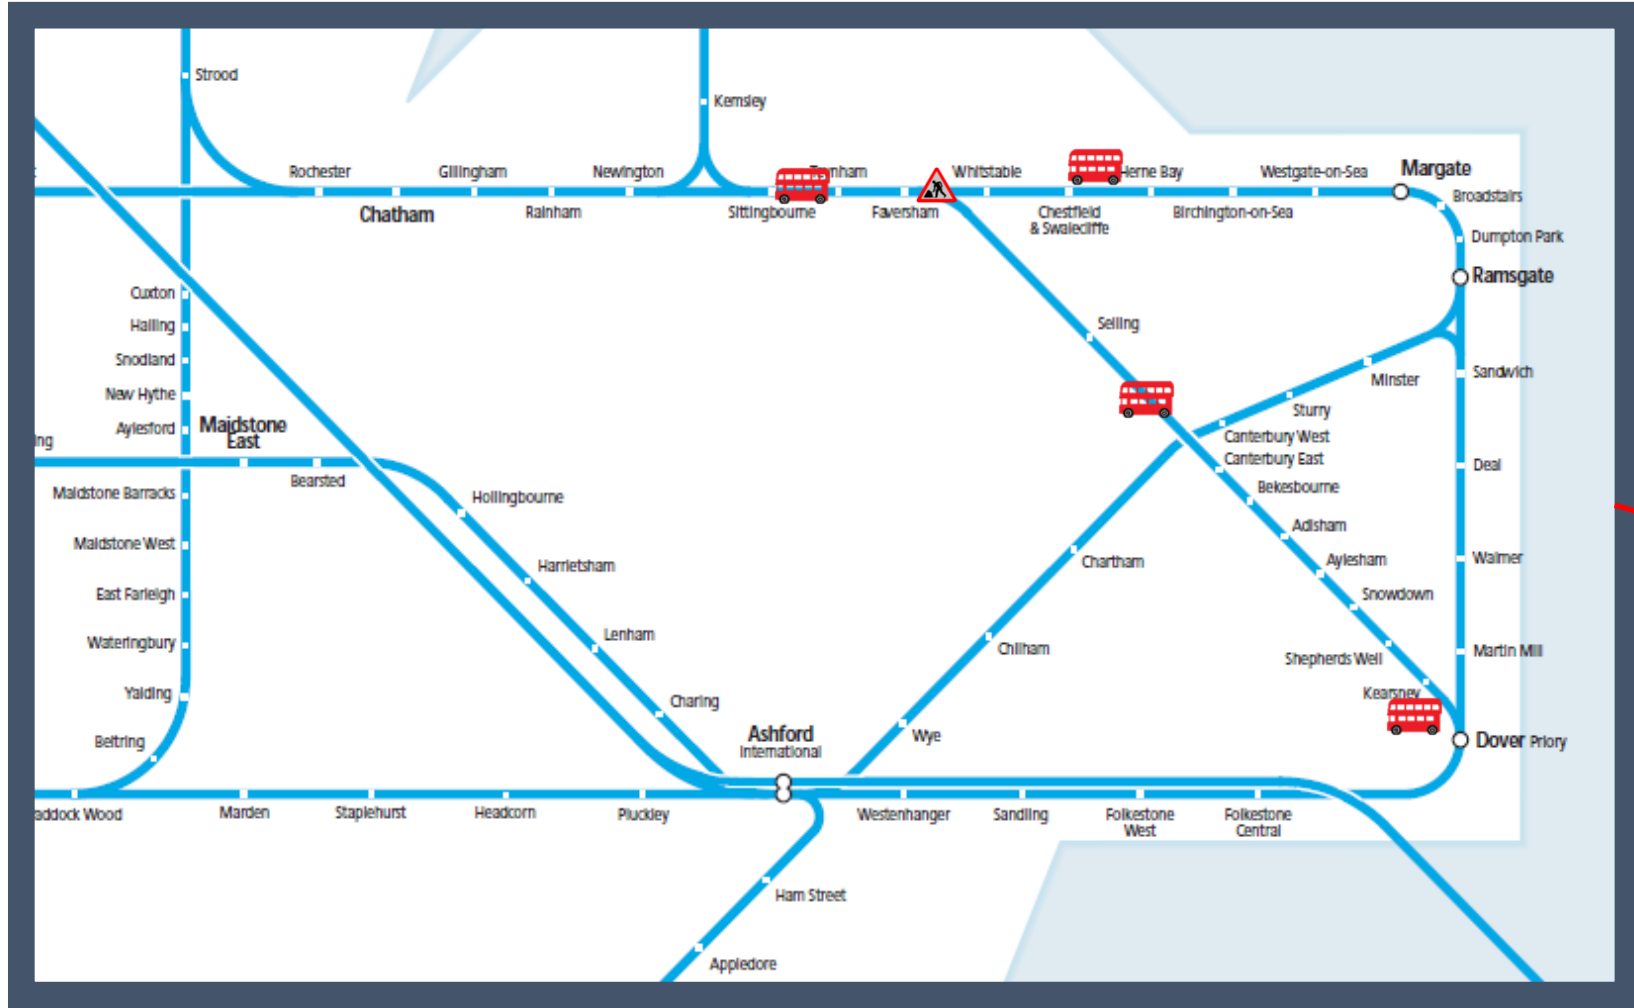

Buses replace trains between Sittingbourne and Herne Bay / Dover Priory

TOC affected: Southeastern

Key:

Engineering Works

Bus Replacement Services