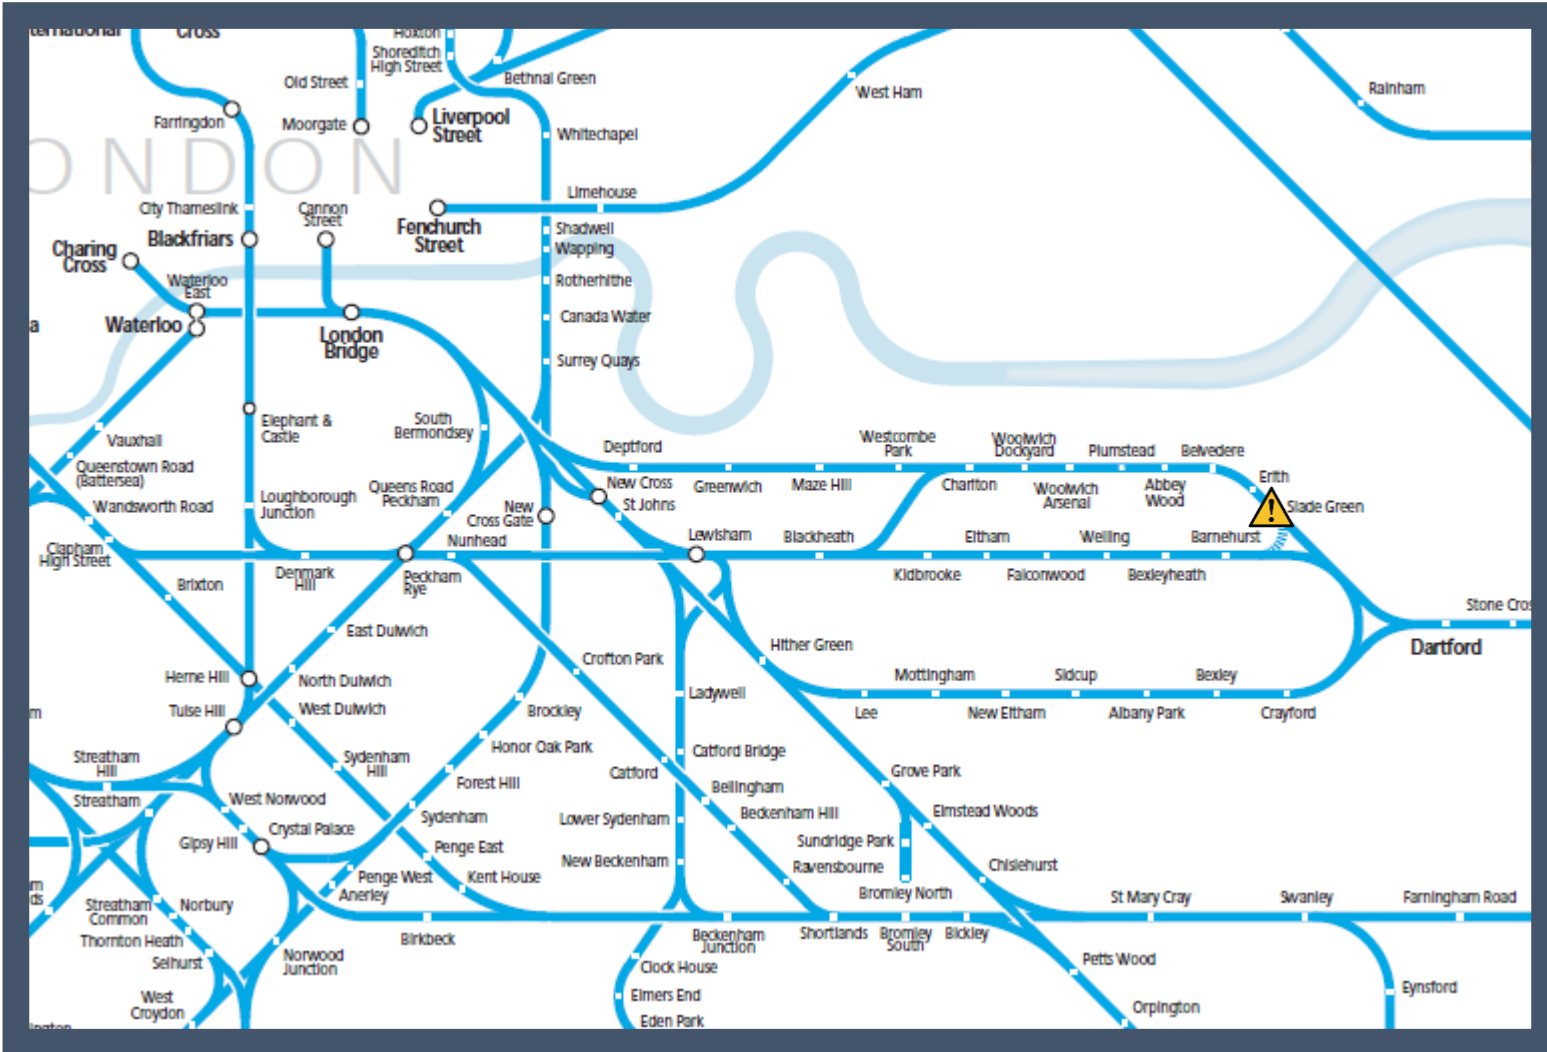

Trespassers on the railway at Slade Green

TOCs affected: Southeastern and Thameslink

Key:

Disruption