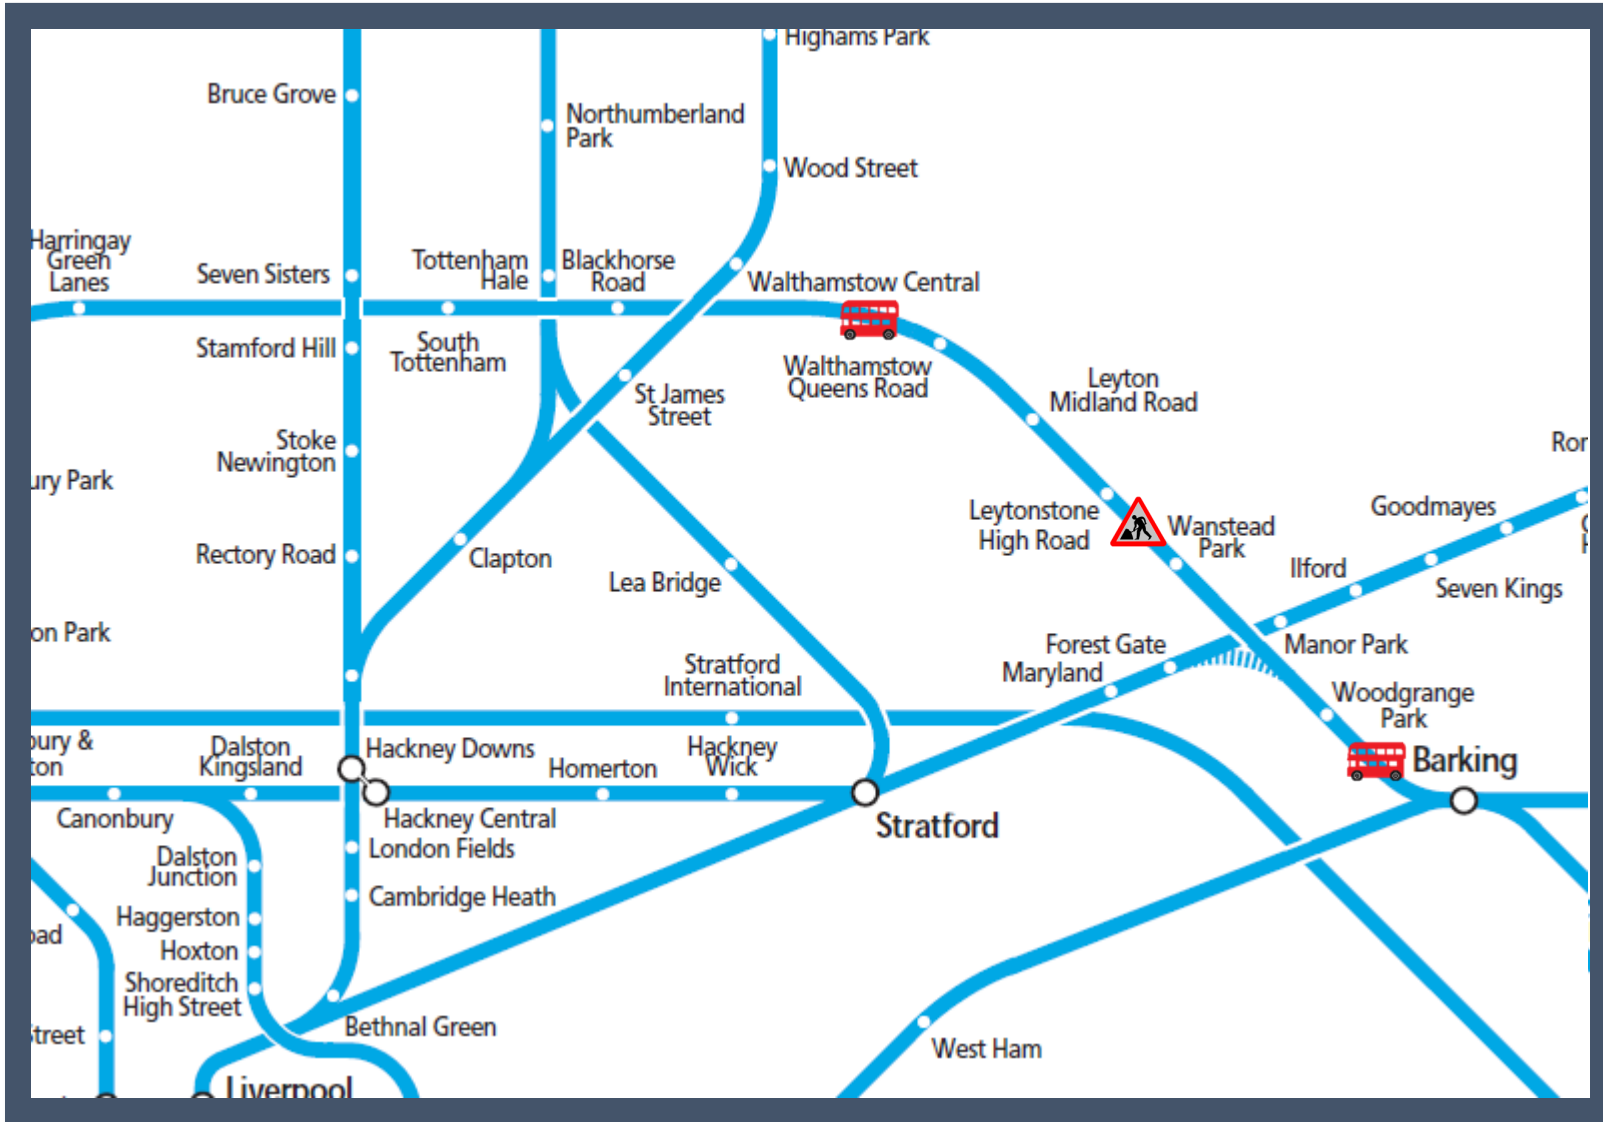

No trains between South Tottenham and Barking TOC affected: London Overground

Key:

-  Engineering Works
-  Bus Replacement Services