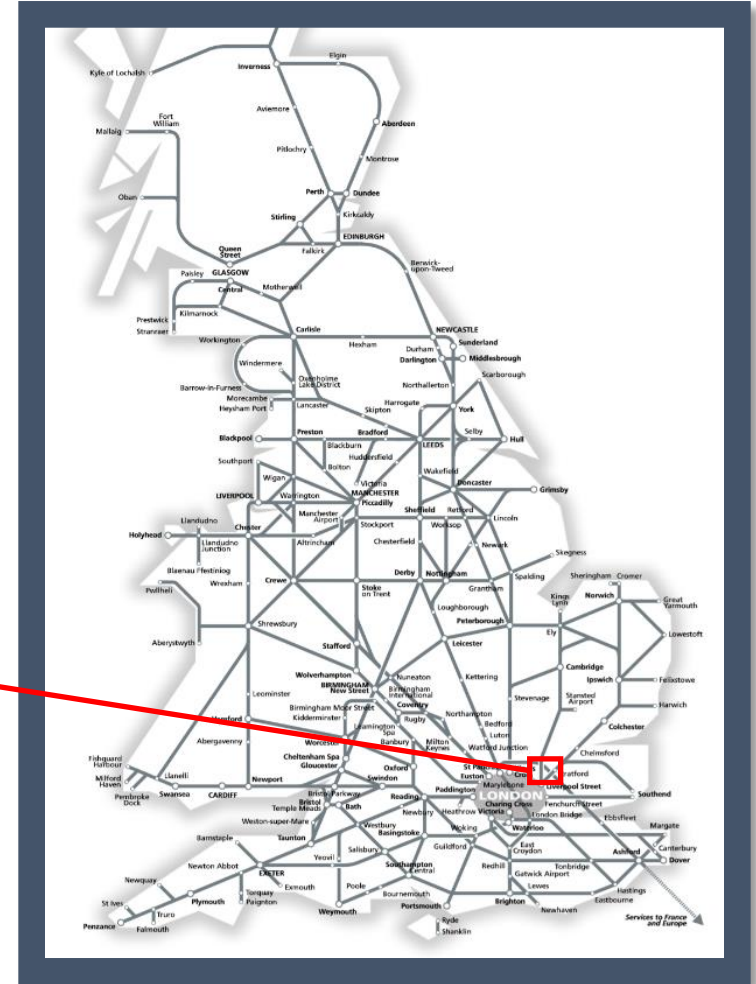

No trains between South Tottenham and Barking TOC affected: London Overground

Key:

-  Engineering Works
-  Bus Replacement Services