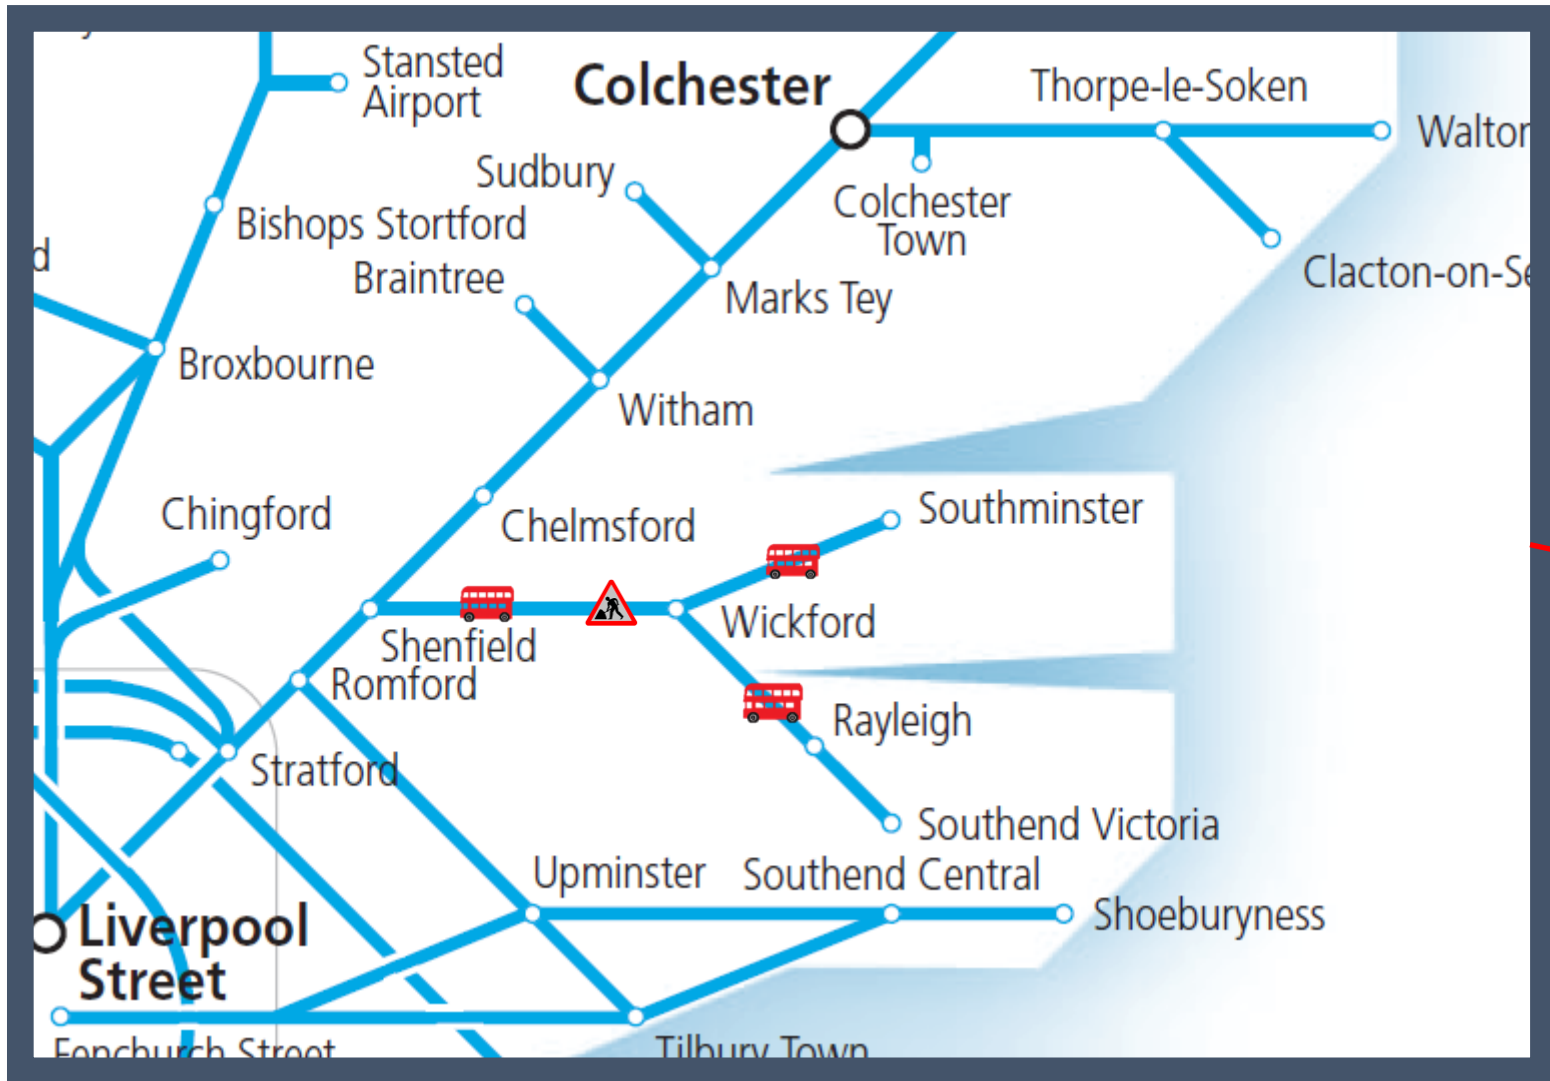

# Buses replace trains between Shenfield and Southend Victoria / Southminster TOC affected: Greater Anglia

Key:

Engineering Works

Bus Replacement Services