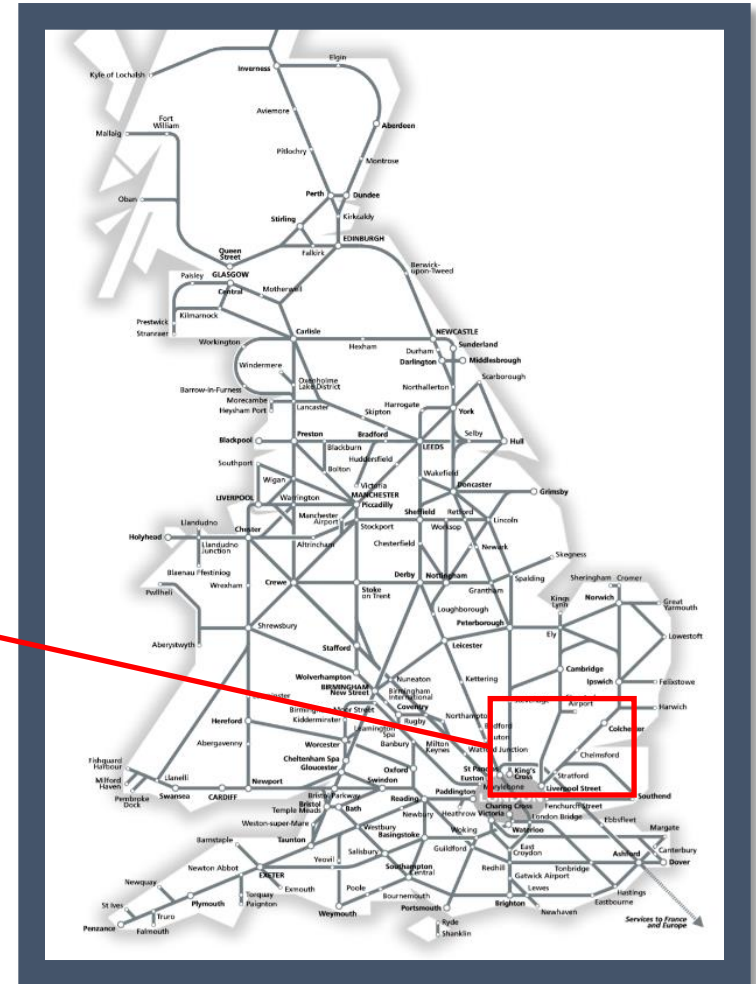

# Buses replace trains between Shenfield and Southend Victoria / Southminster TOC affected: Greater Anglia

Key:

Engineering Works

Bus Replacement Services