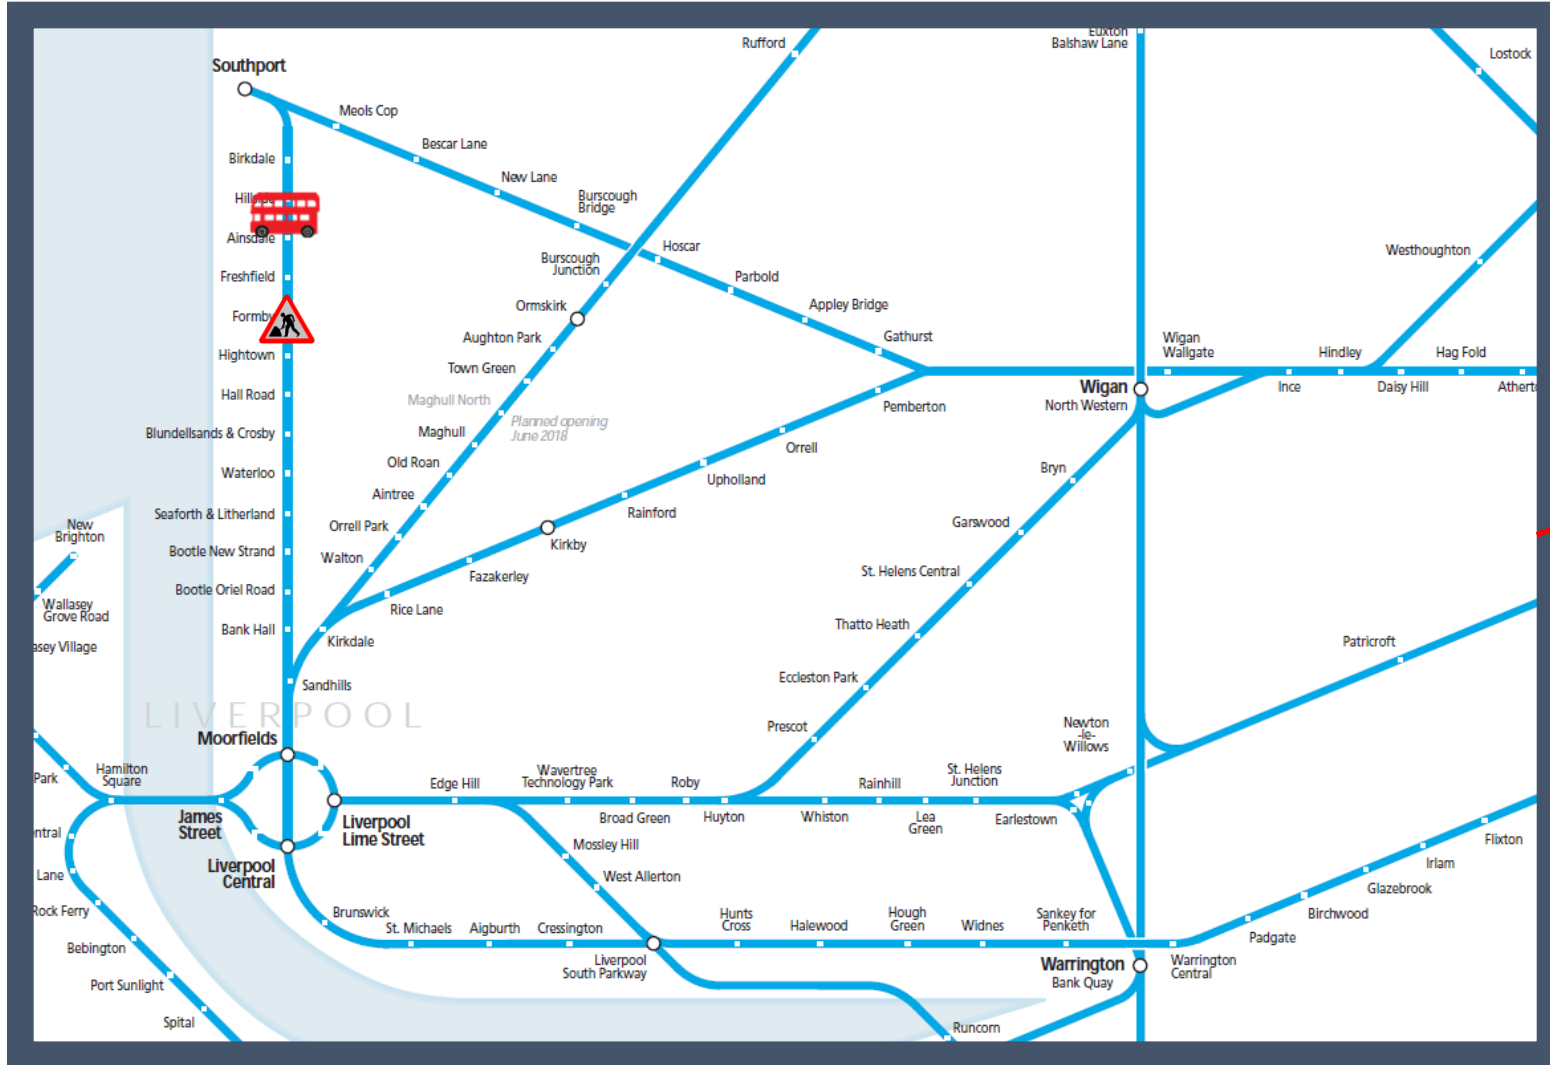

Buses replace trains between Southport and Hall Road

TOC affected: Merseyrail

Key:

	Engineering Works
	Bus Replacement Services