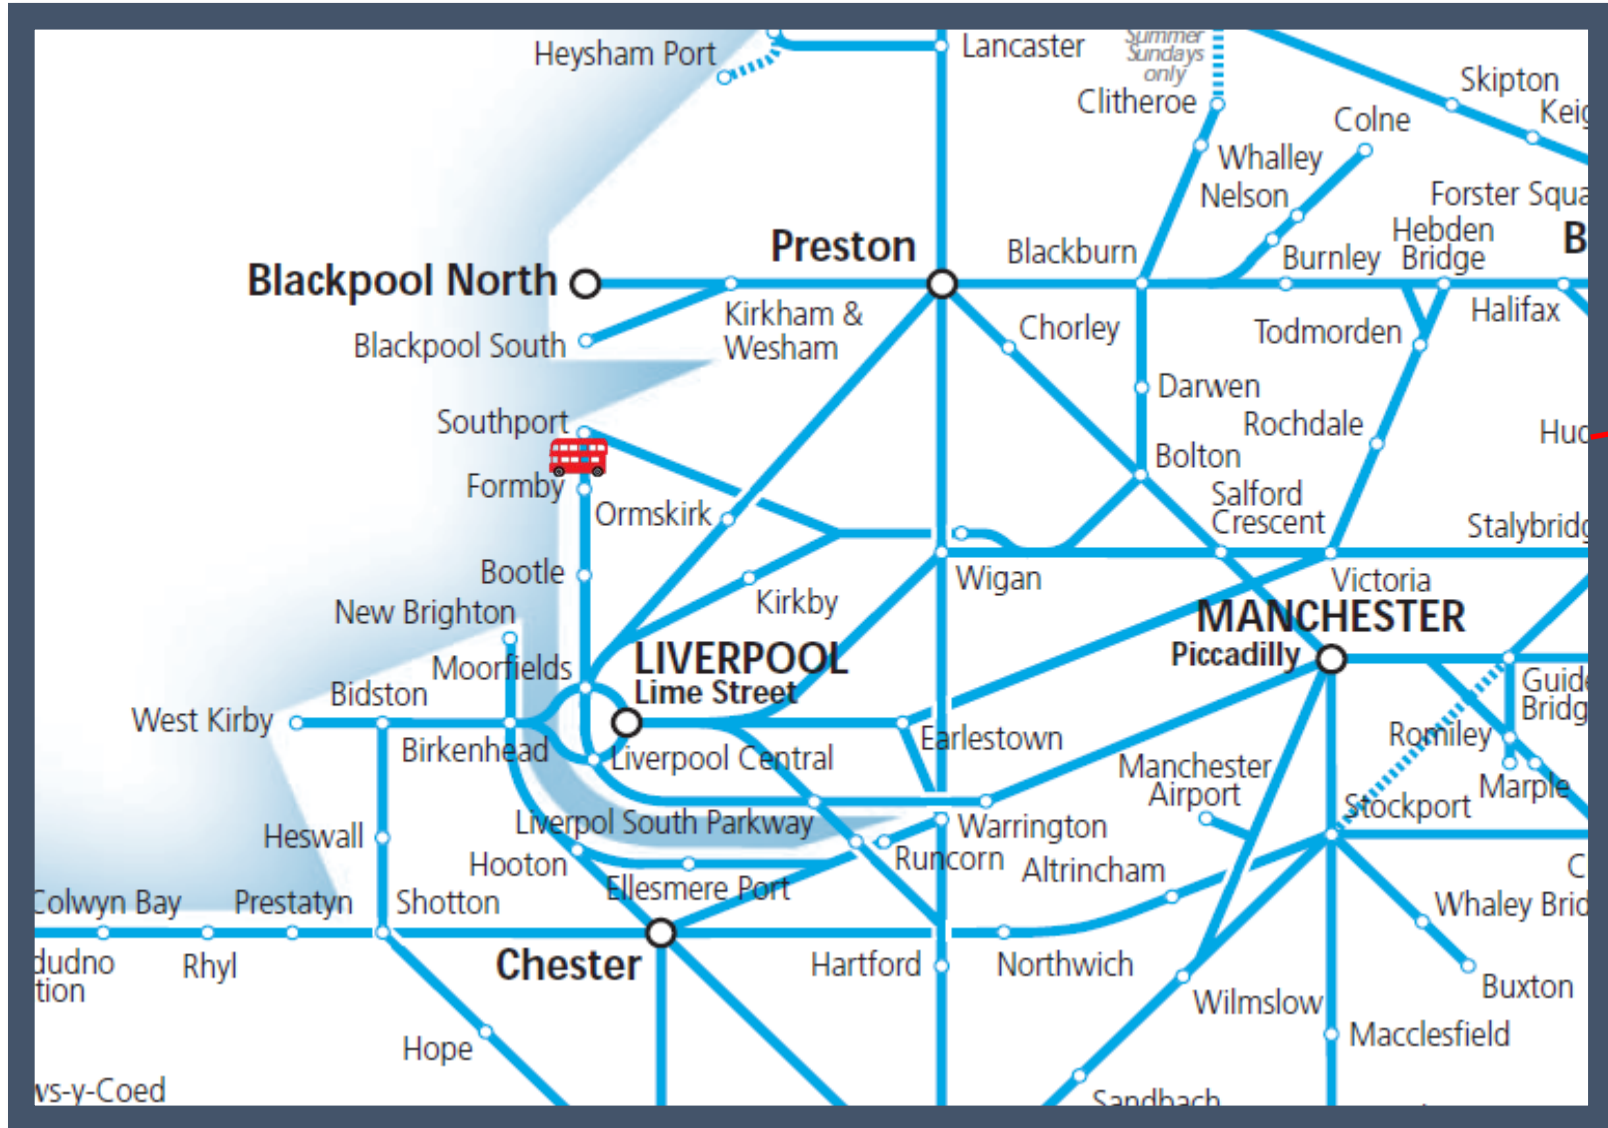

A signalling problem at Southport

TOC affected: Merseyrail

Key:

Bus Replacement Service