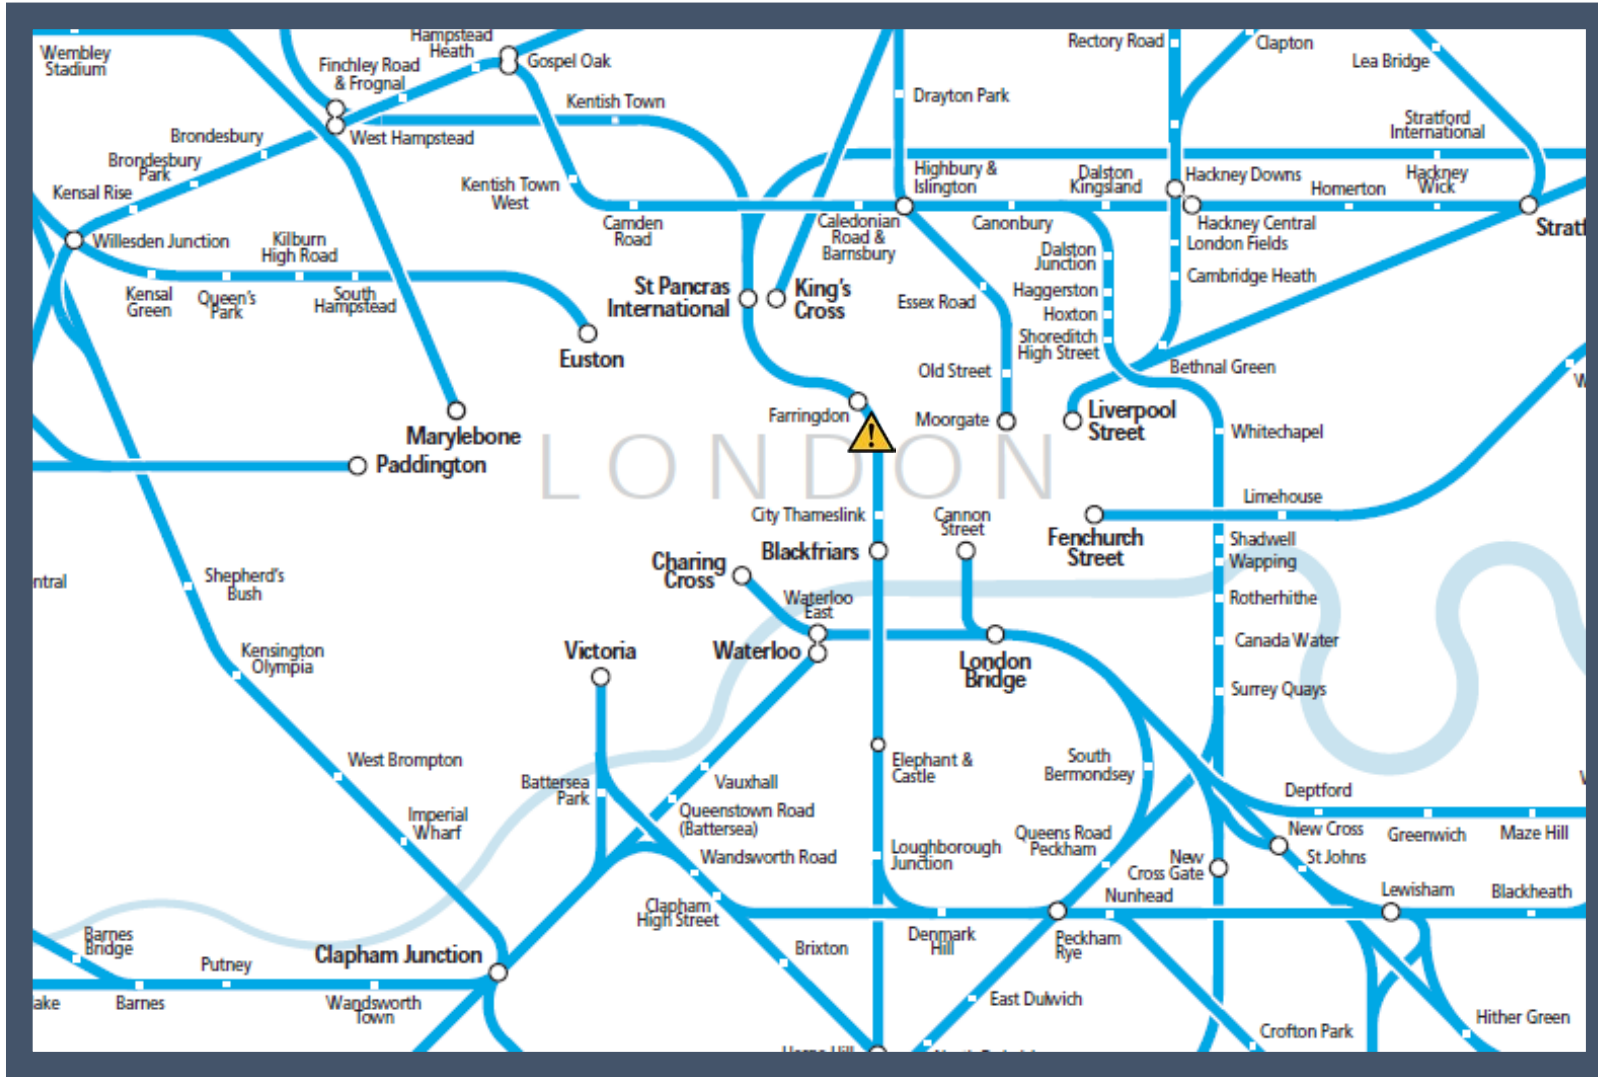

# An operational incident between London St Pancras International and London Blackfriars

TOC affected: Thameslink

Key:

	Disruption
--	------------