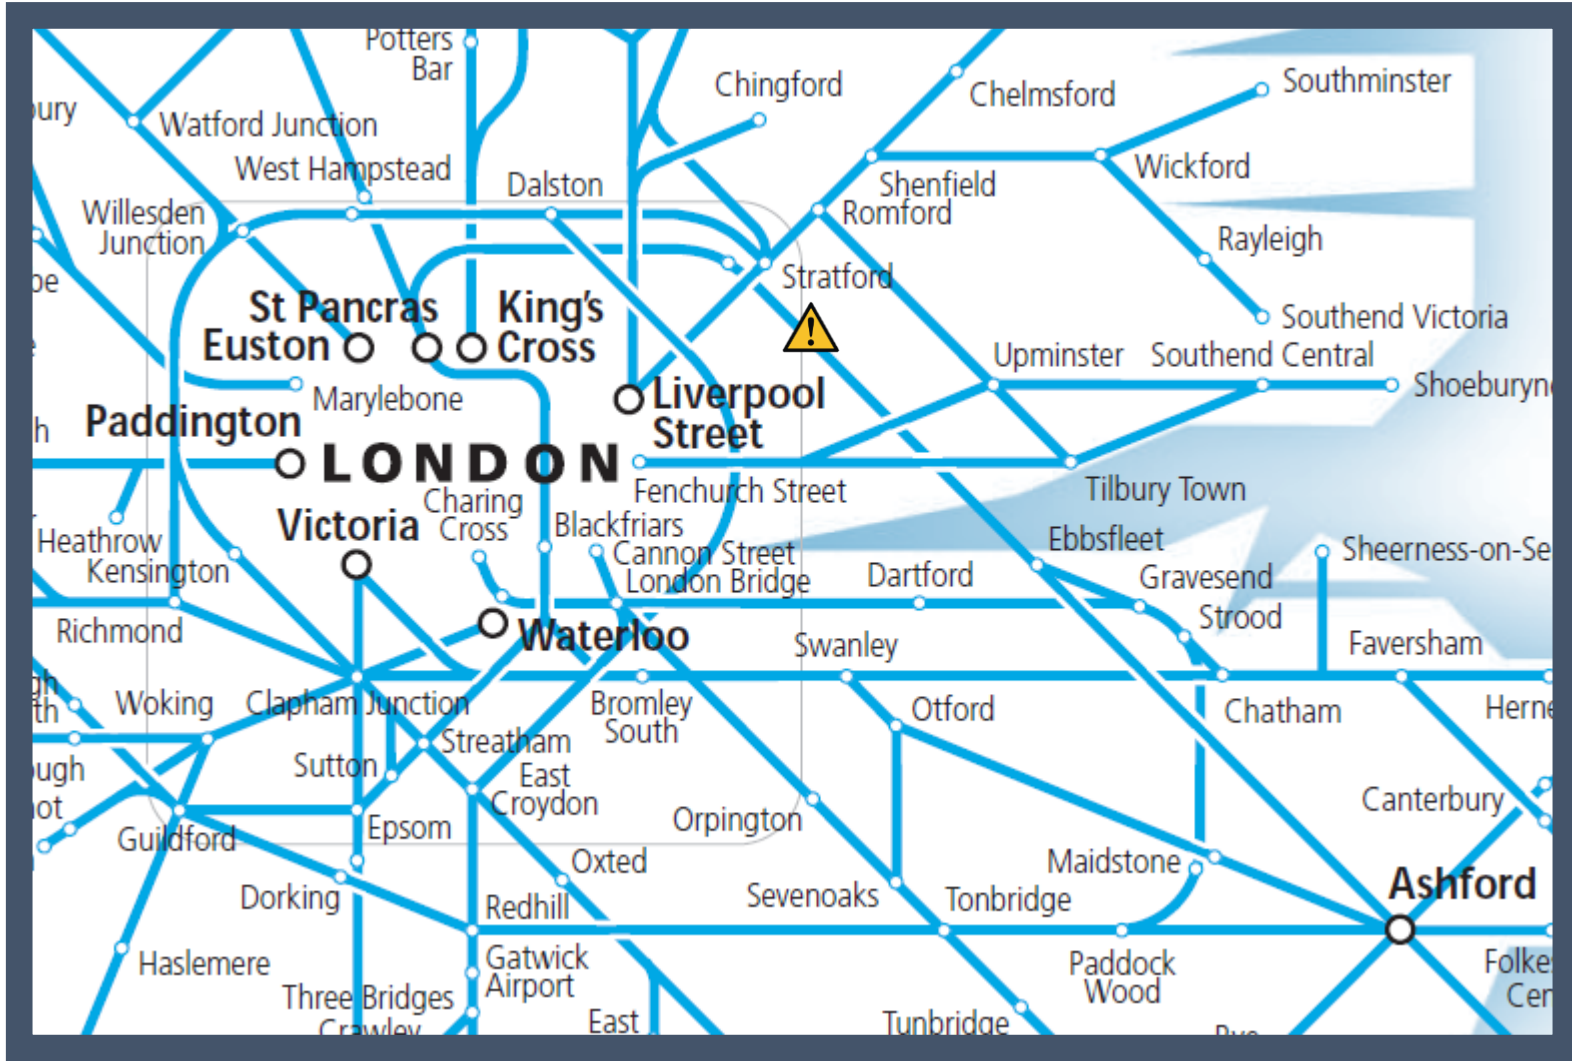

# Signalling problems between London St Pancras International and Ashford International

TOC affected: Southeastern

Key:

	Disruption
--	------------