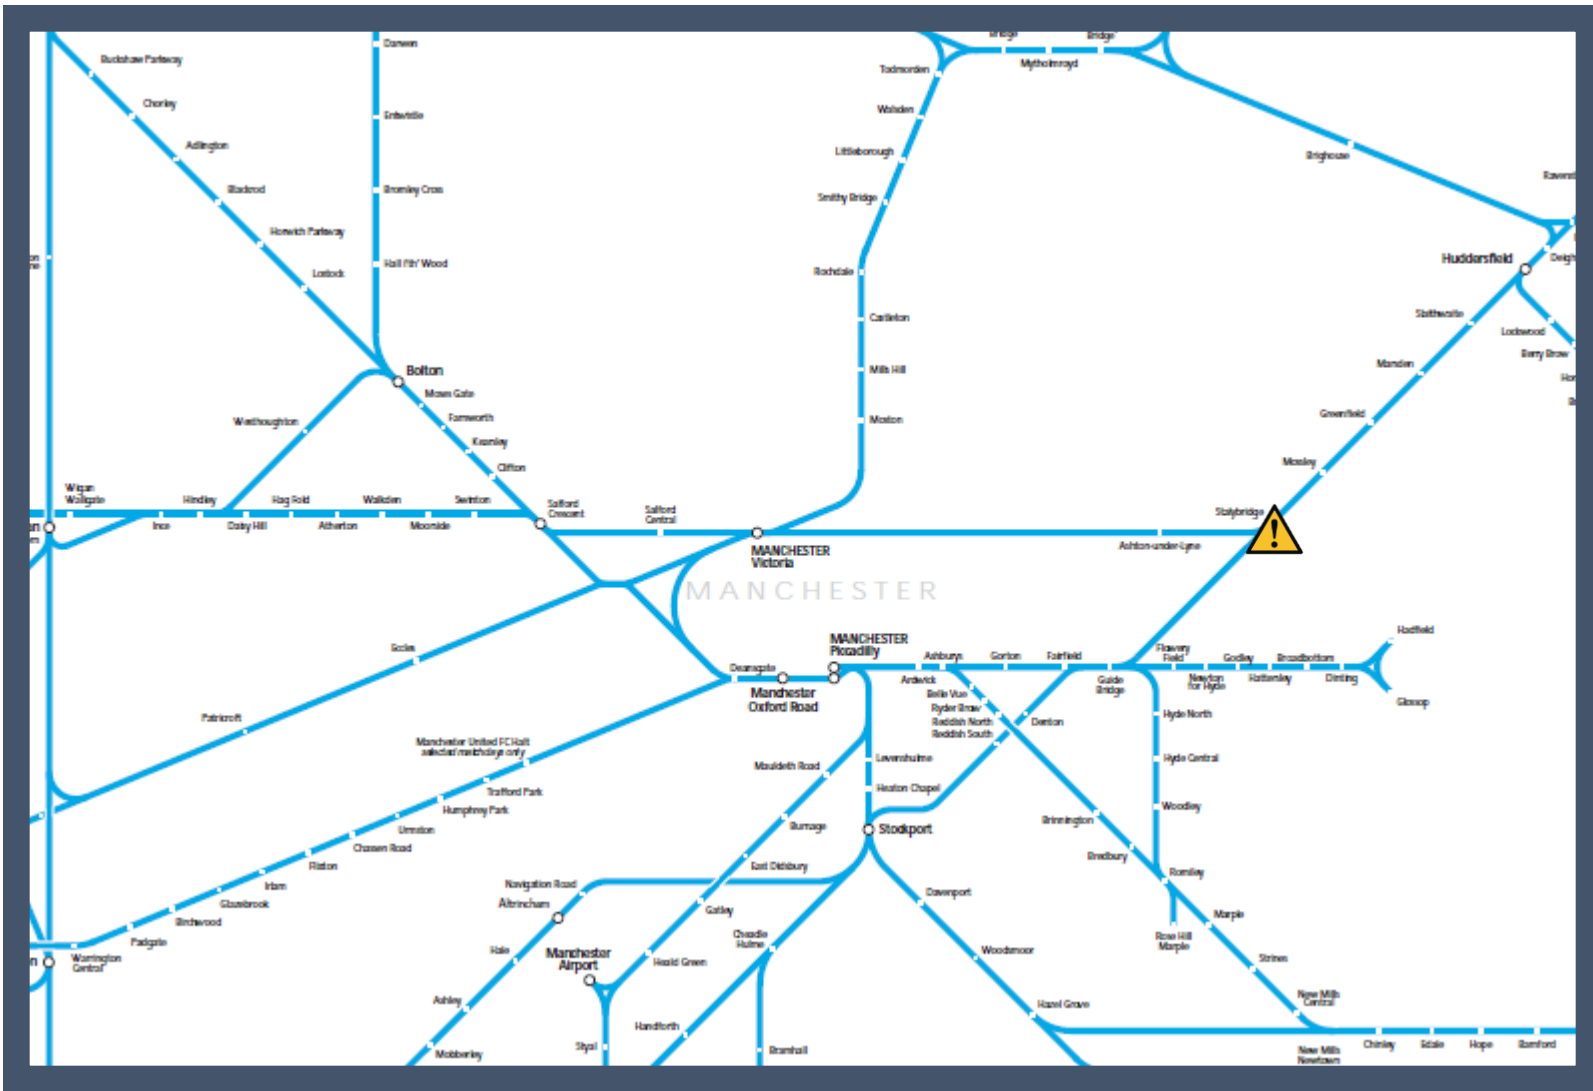

A fault with the signalling system in the Stalybridge area

TOCs affected: Northern and TransPennine Express

Key:

	Disruption
--	------------