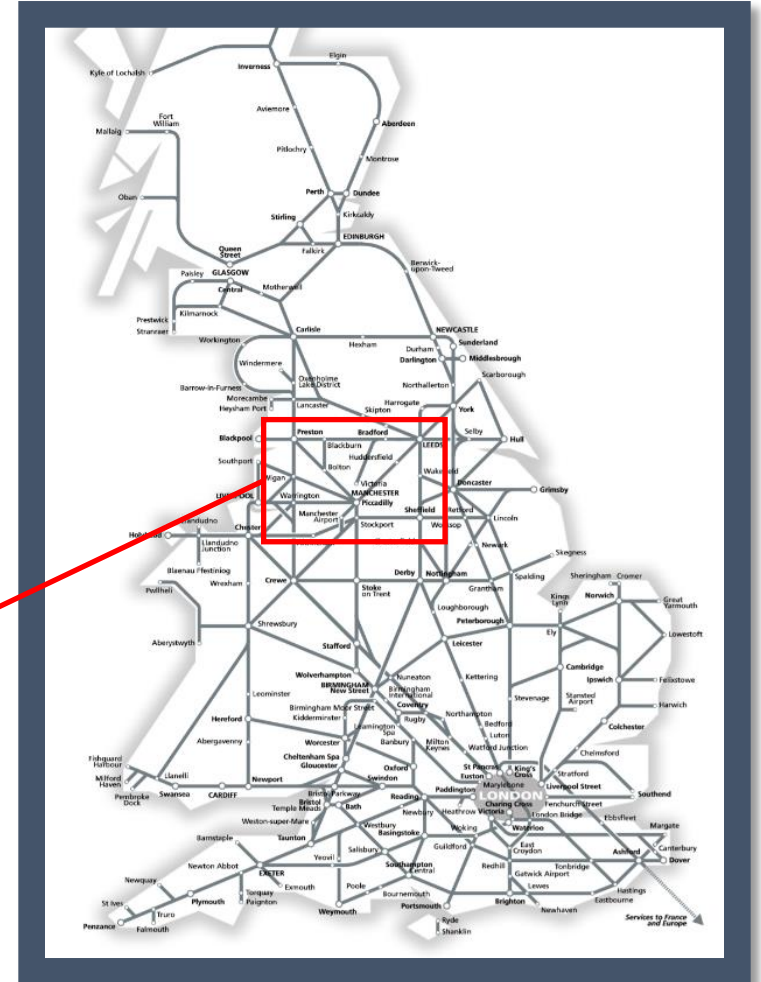

# There is flooding between Stalybridge and Manchester Victoria

TOCs affected: Northern, TransPennine Express

Key:

Disruption