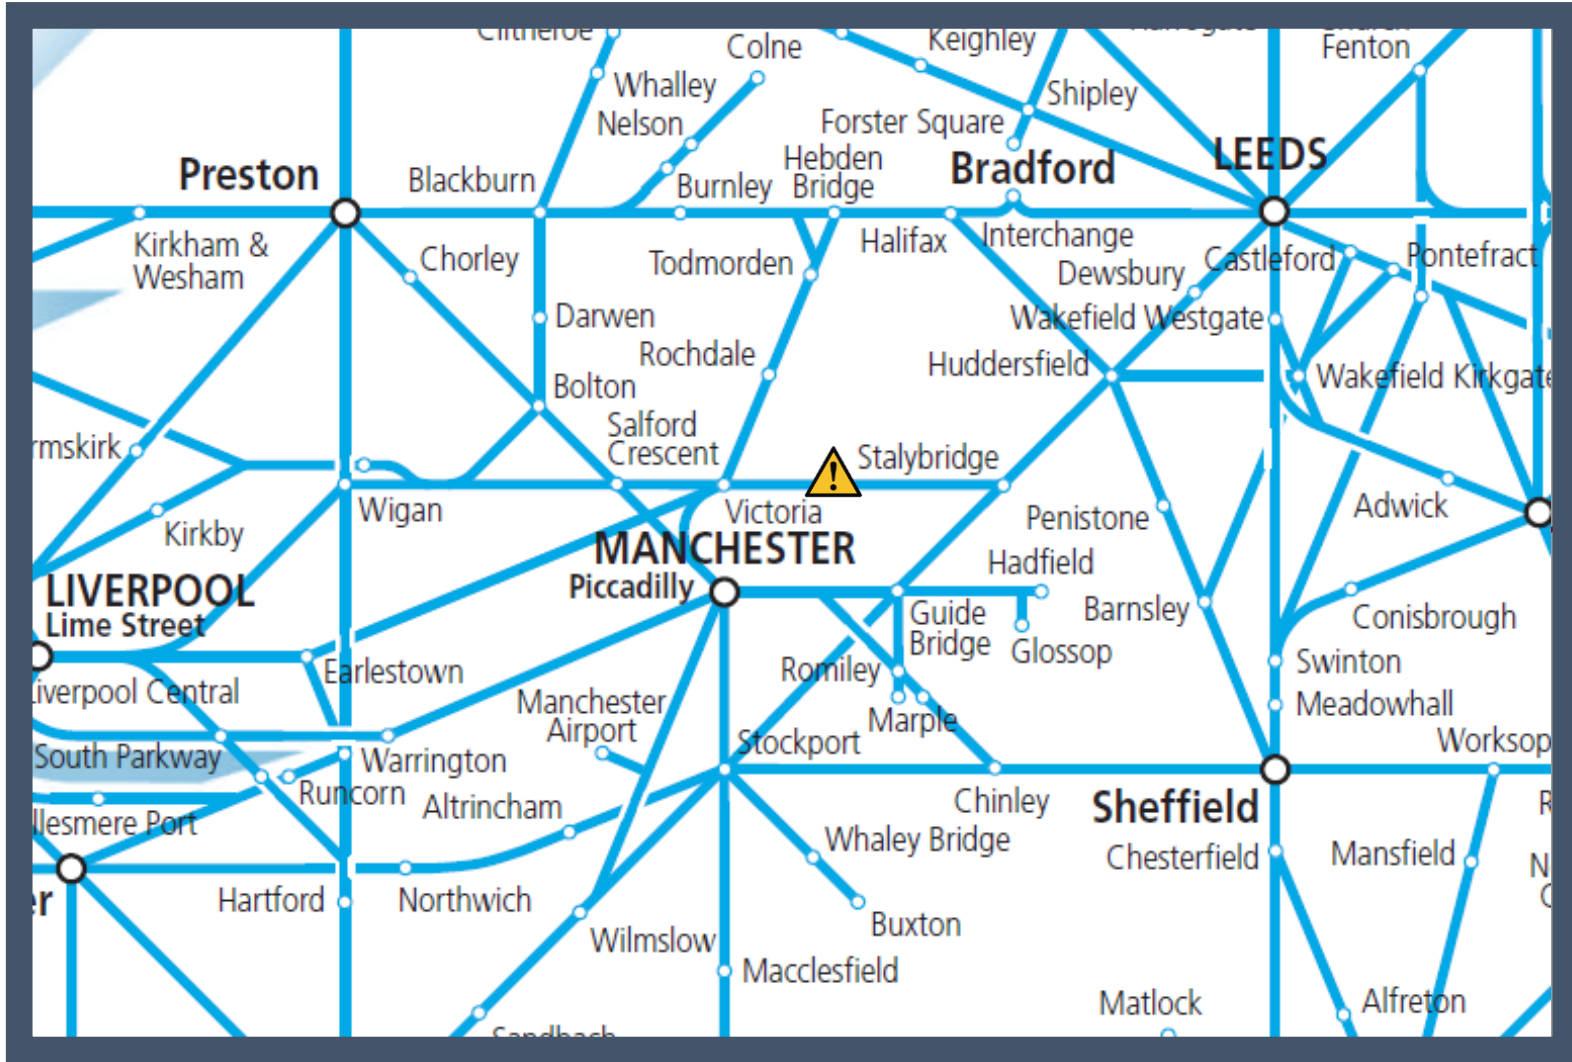

# There is flooding between Stalybridge and Manchester Victoria

TOCs affected: Northern, TransPennine Express

Key:

Disruption