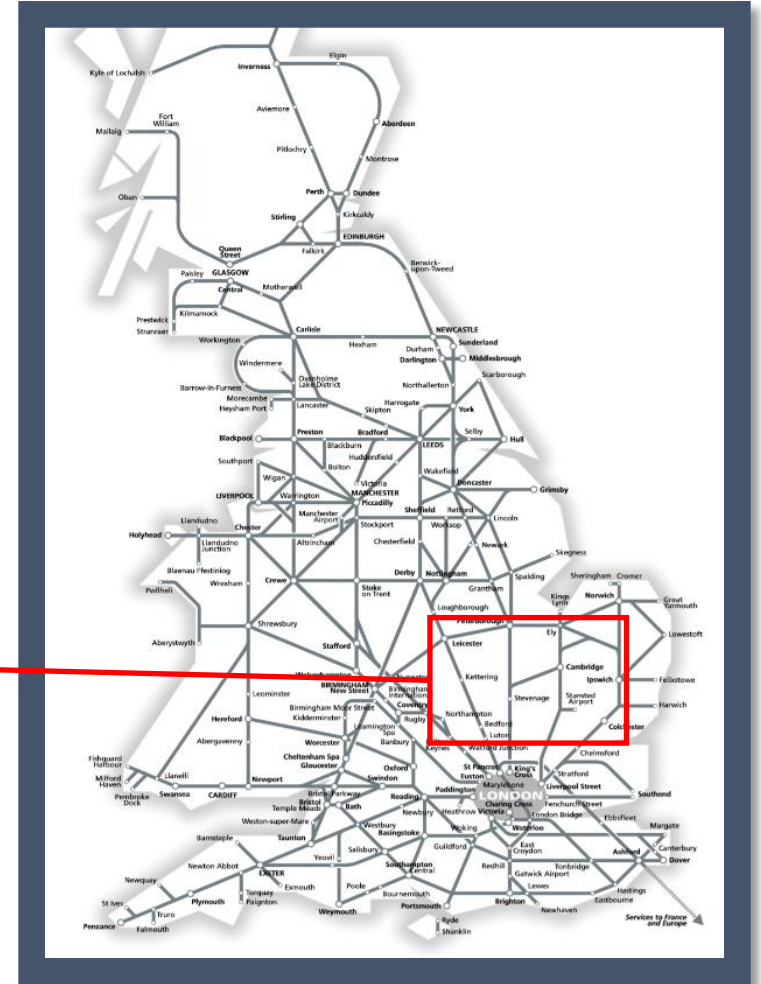

Buses replace trains between Stevenage and Peterborough / Letchworth
 Garden City
 TOCs affected: Great Northern, Thameslink

Key:

Engineering Works

Bus Replacement Services