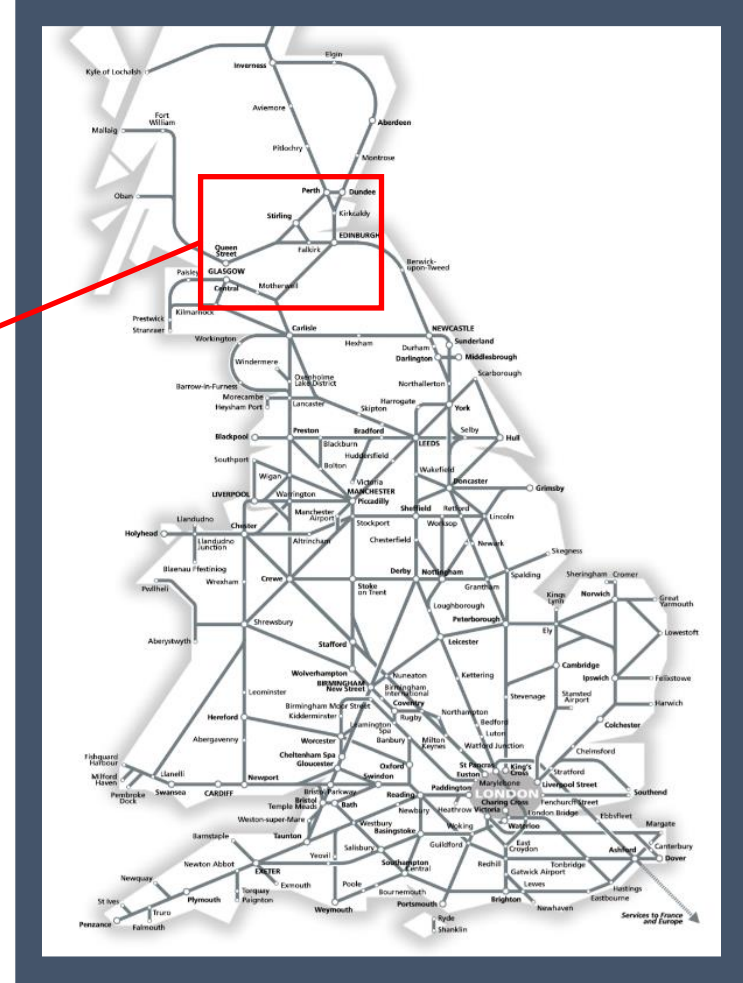

Amended service between Stirling and Perth

TOCs affected: London North Eastern Railway, ScotRail

Key:

	Engineering Works
	Bus Replacement Services