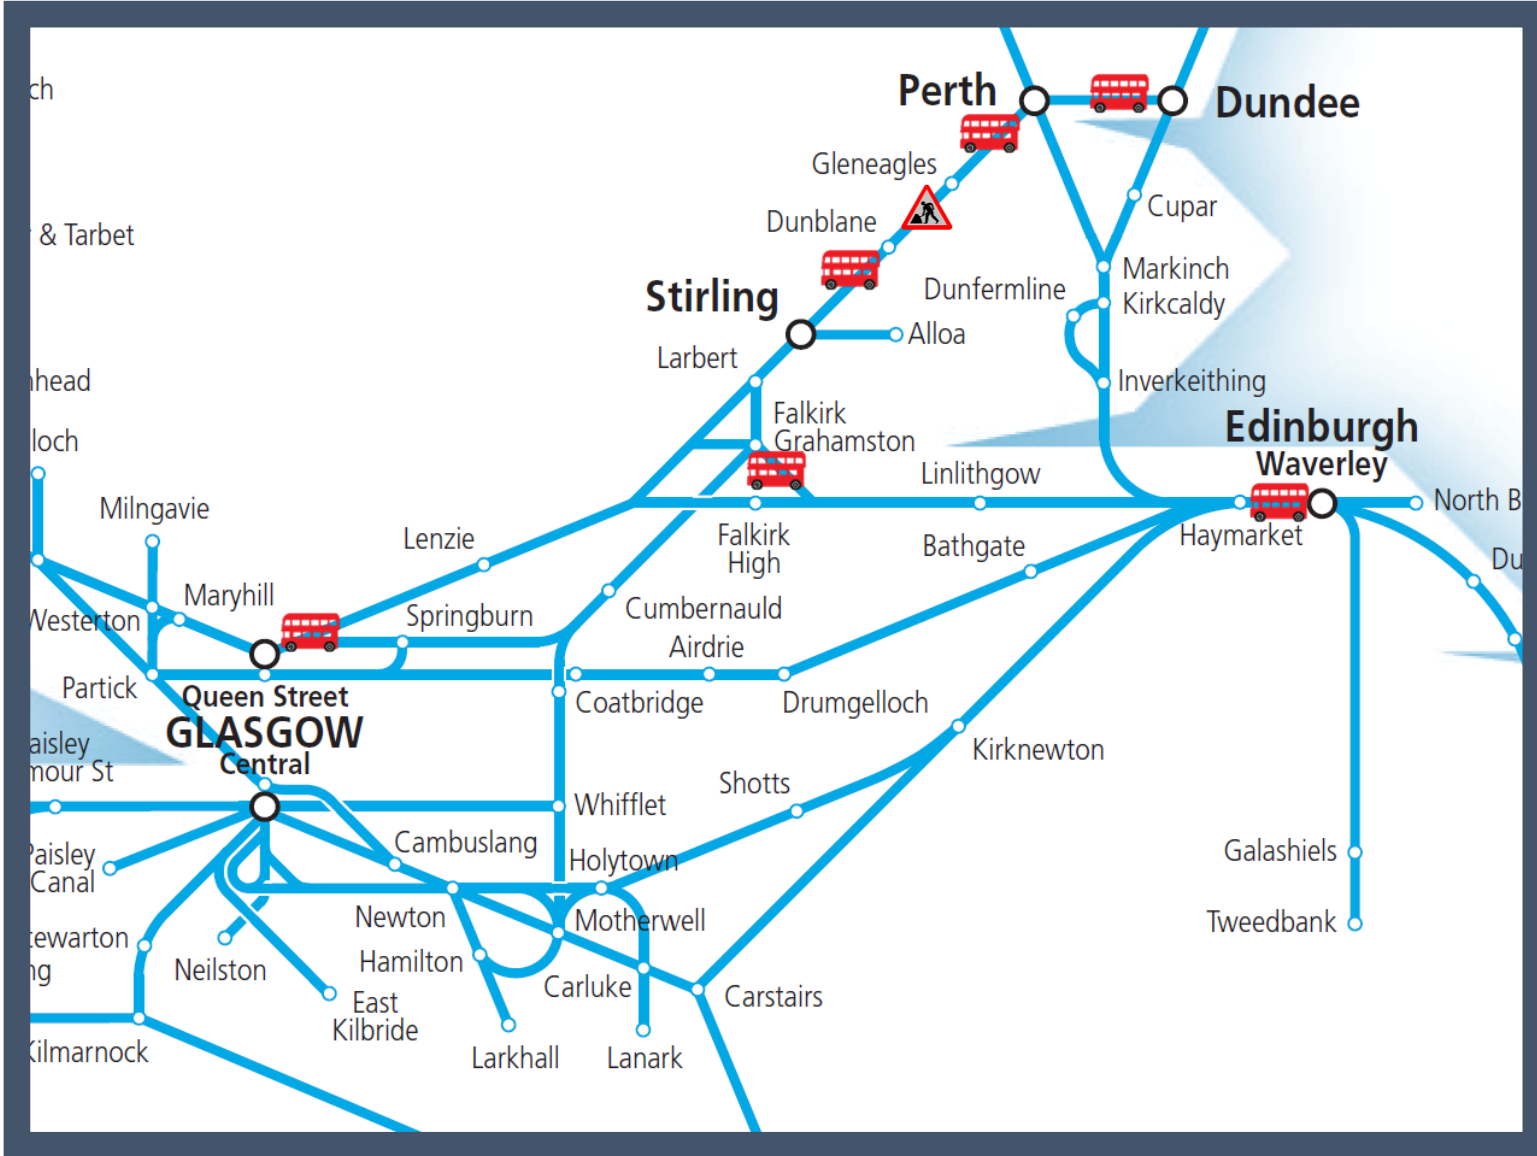

Amended service between Stirling and Perth

TOCs affected: London North Eastern Railway, ScotRail

Key:

	Engineering Works
	Bus Replacement Services