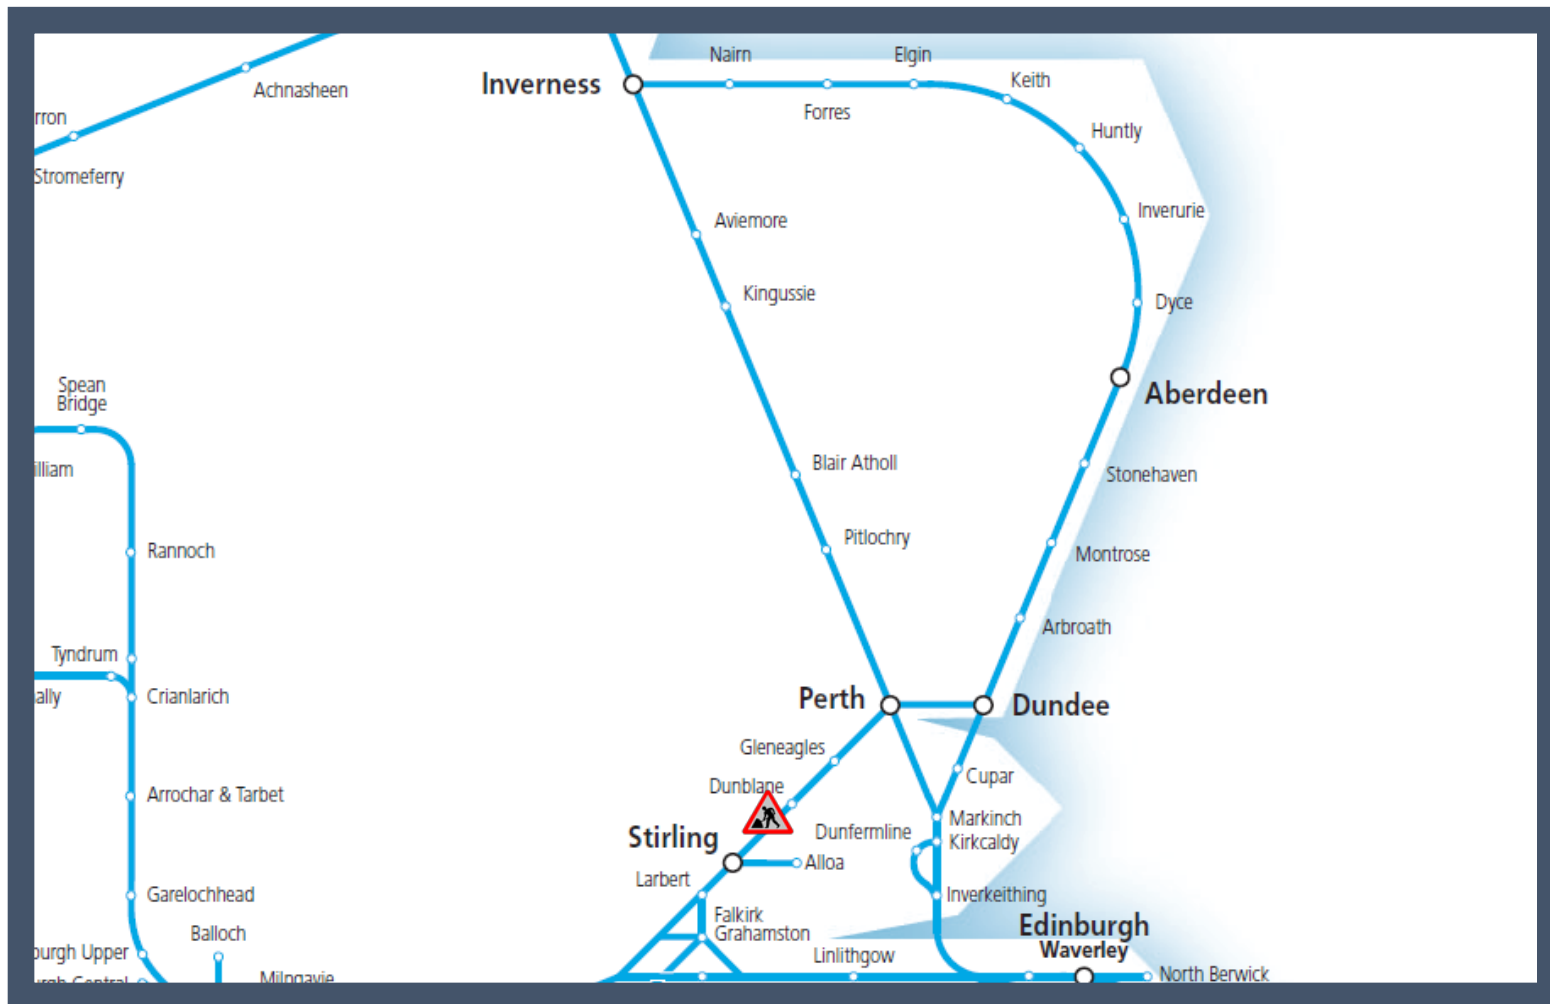

Amended 20:26 Inverness to London Euston Sleeper service

TOC affected: Caledonian Sleeper

Key:

- Engineering Works
- Bus Replacement Services