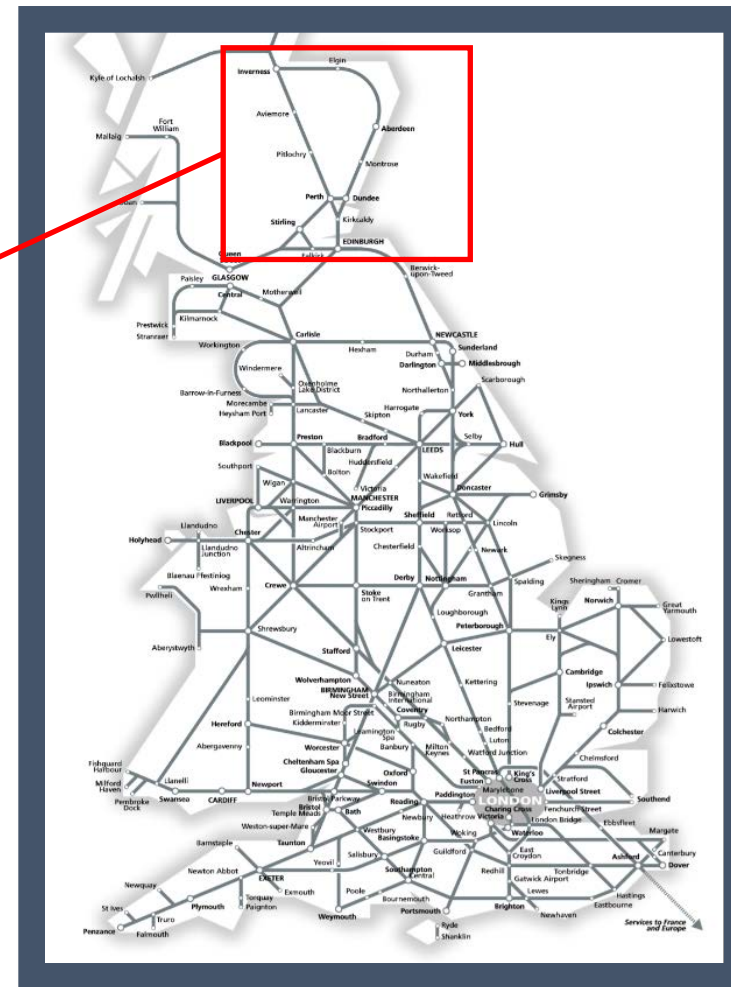

Amended 20:26 Inverness to London Euston Sleeper service

TOC affected: Caledonian Sleeper

Key:

- Engineering Works
- Bus Replacement Services