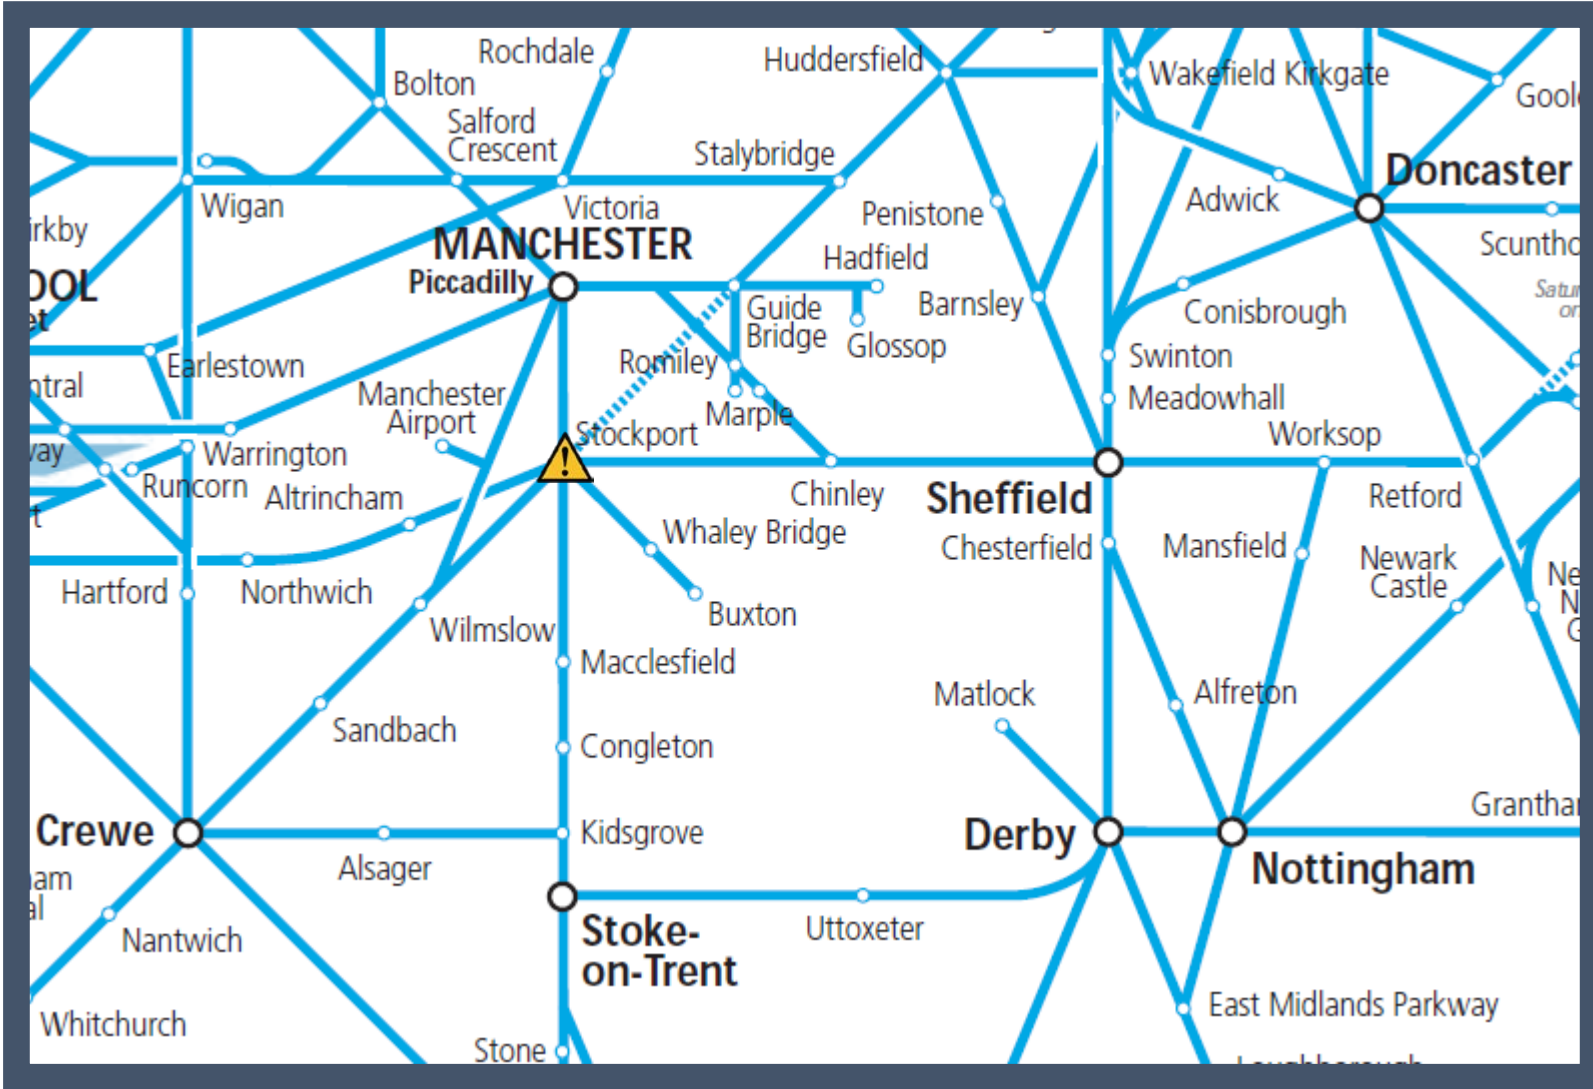

A trespass incident at Stockport

TOCs affected: Arriva Trains Wales, CrossCountry, East Midlands Trains, Northern, TransPennine Express and Virgin Trains

Key:

	Disruption
--	------------