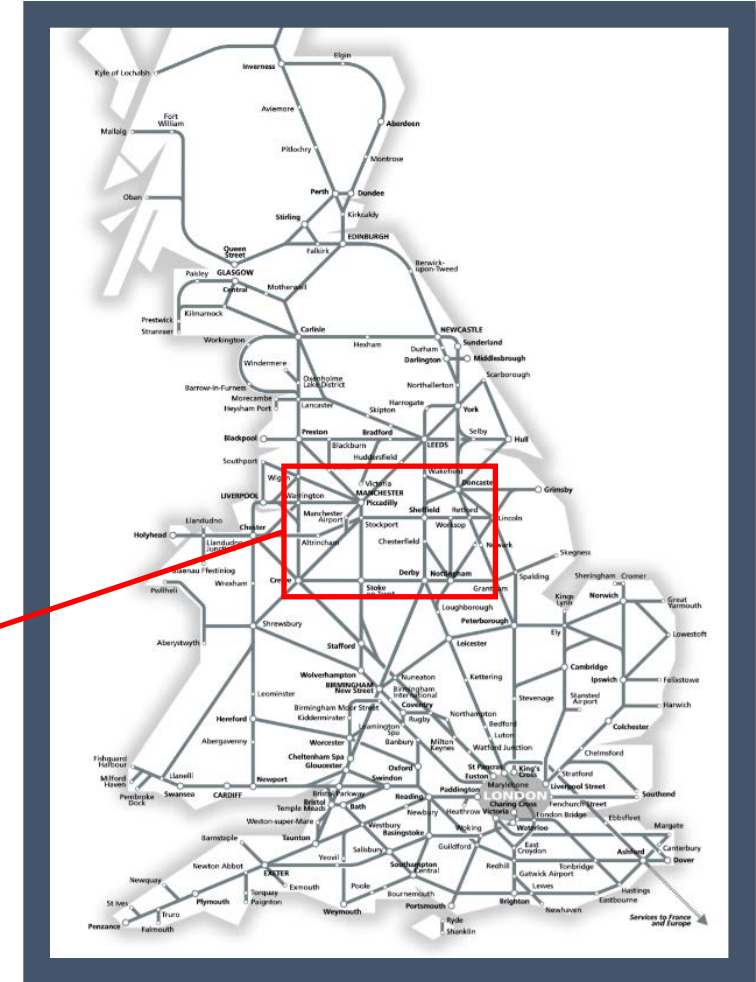

A trespass incident at Stockport

TOCs affected: Arriva Trains Wales, CrossCountry, East Midlands Trains, Northern, TransPennine Express and Virgin Trains

Key:

	Disruption
--	------------