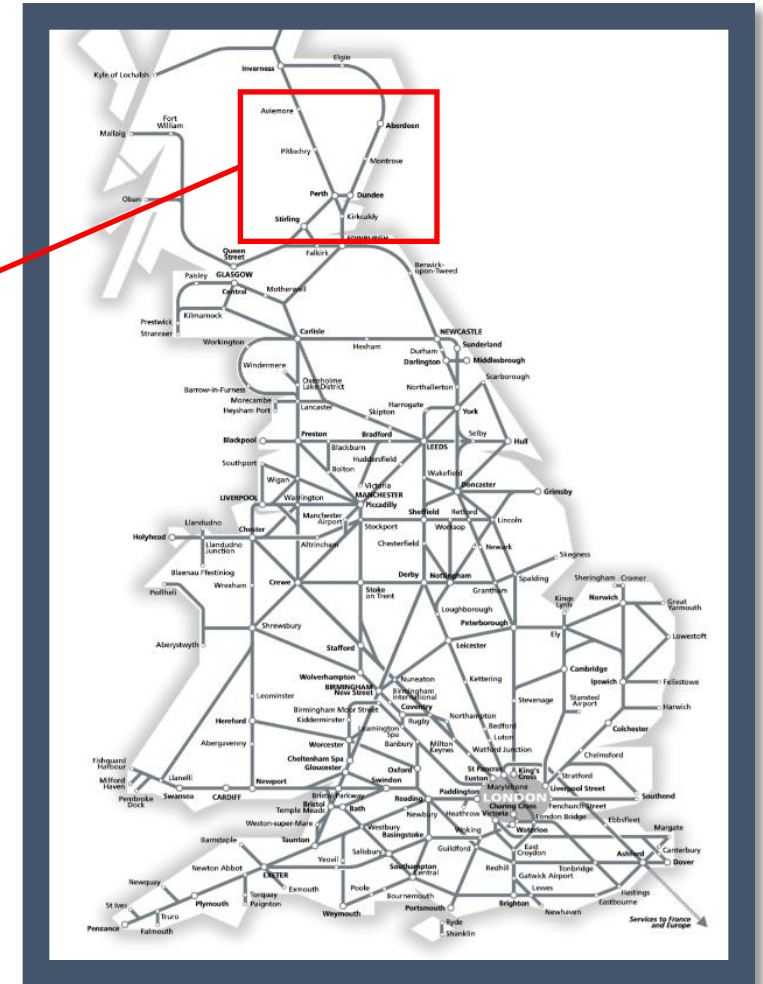

An empty passenger train has derailed at Stonehaven

TOCs affected: Caledonian Sleeper, CrossCountry, London North Eastern Railway, ScotRail

Key:

	Disruption
--	------------