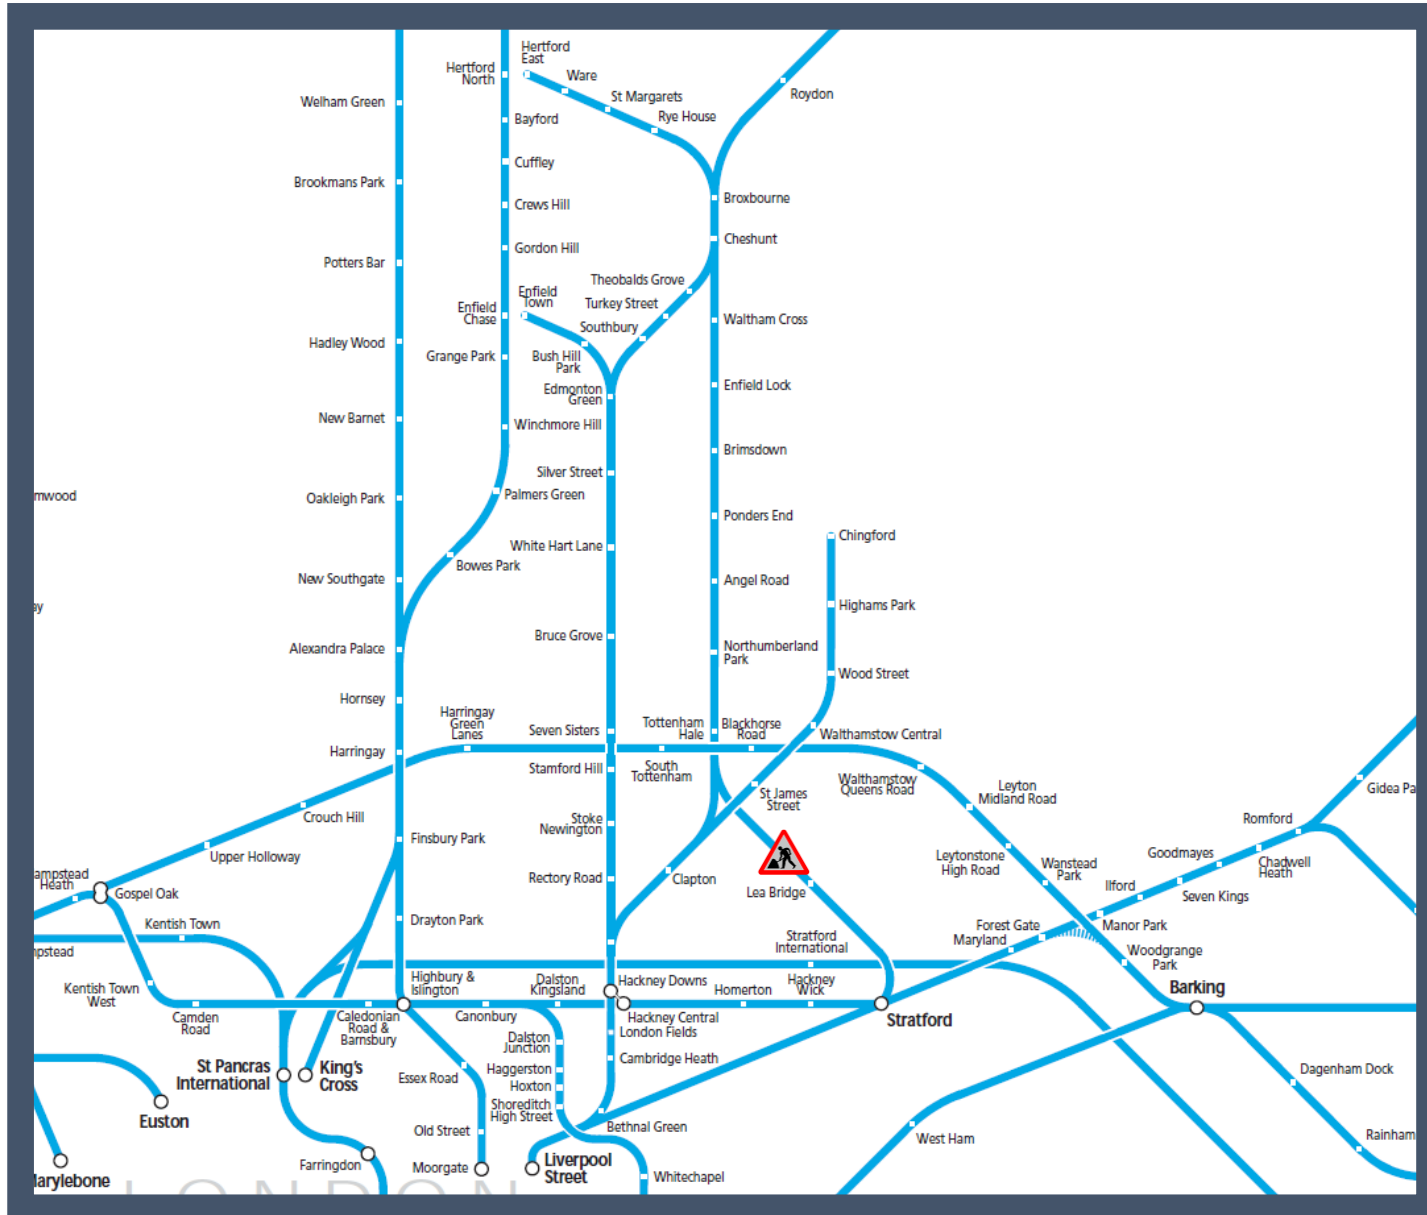

# No trains between Stratford and Tottenham Hale until 18:00

TOC affected: Greater Anglia

Key:

Engineering Works