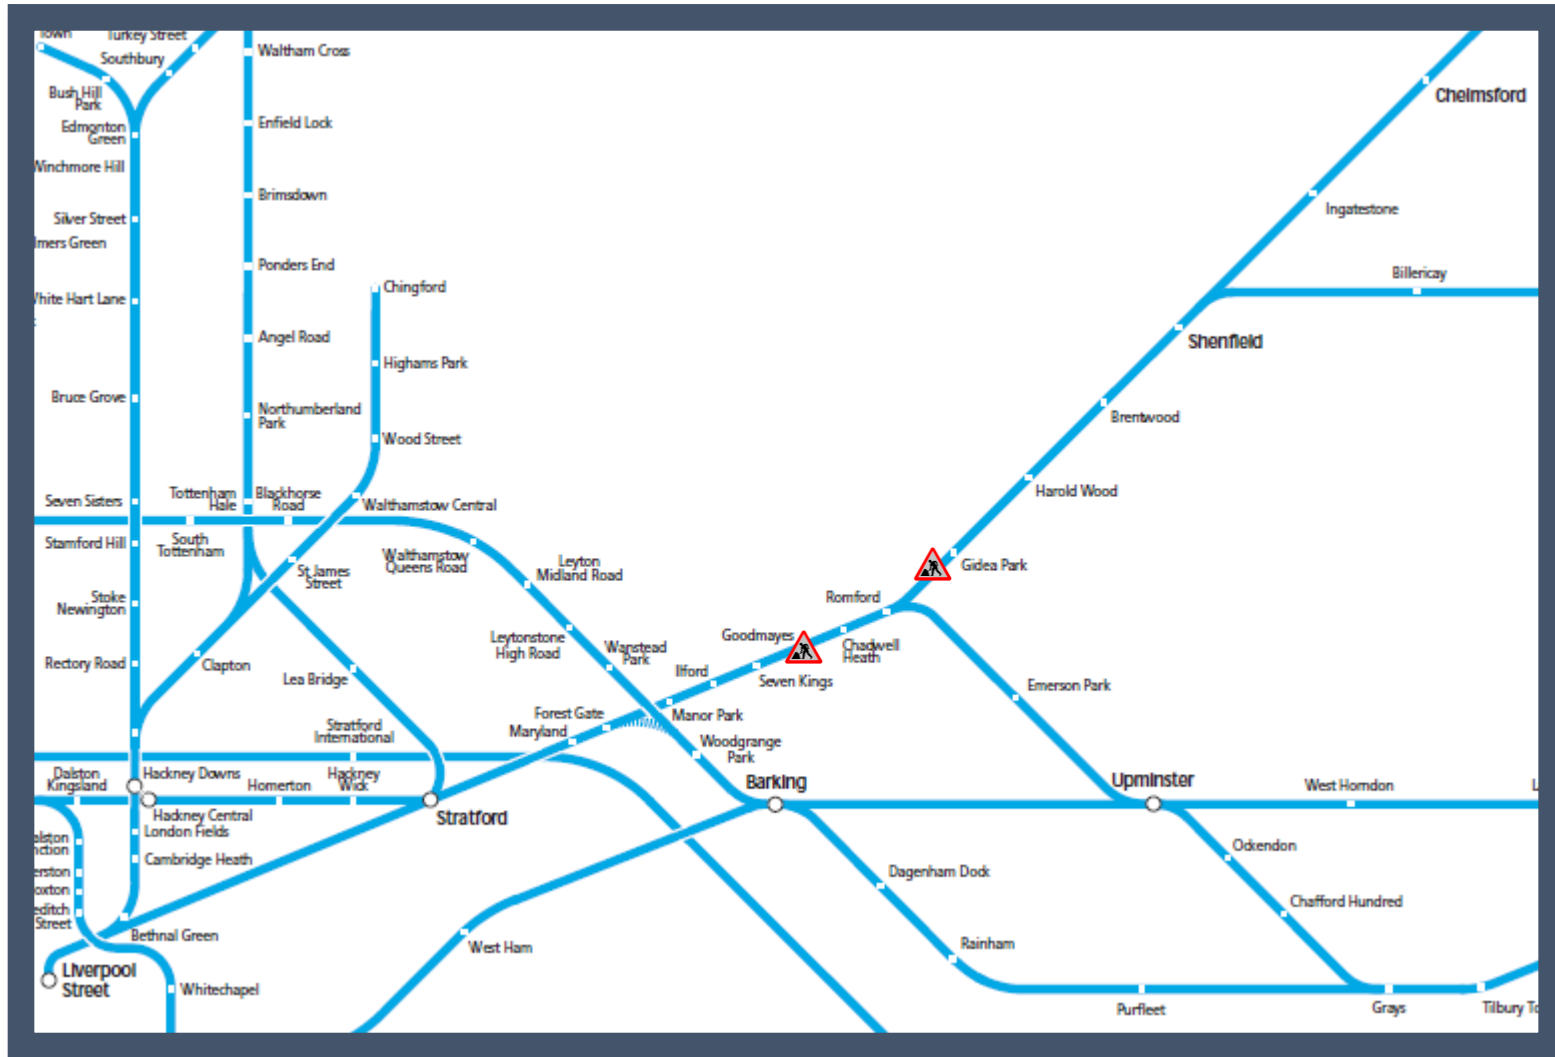

Engineering work is expected to cause delays between Stratford and Shenfield

TOCs affected: Greater Anglia and TfL Rail

Key:

Engineering Works