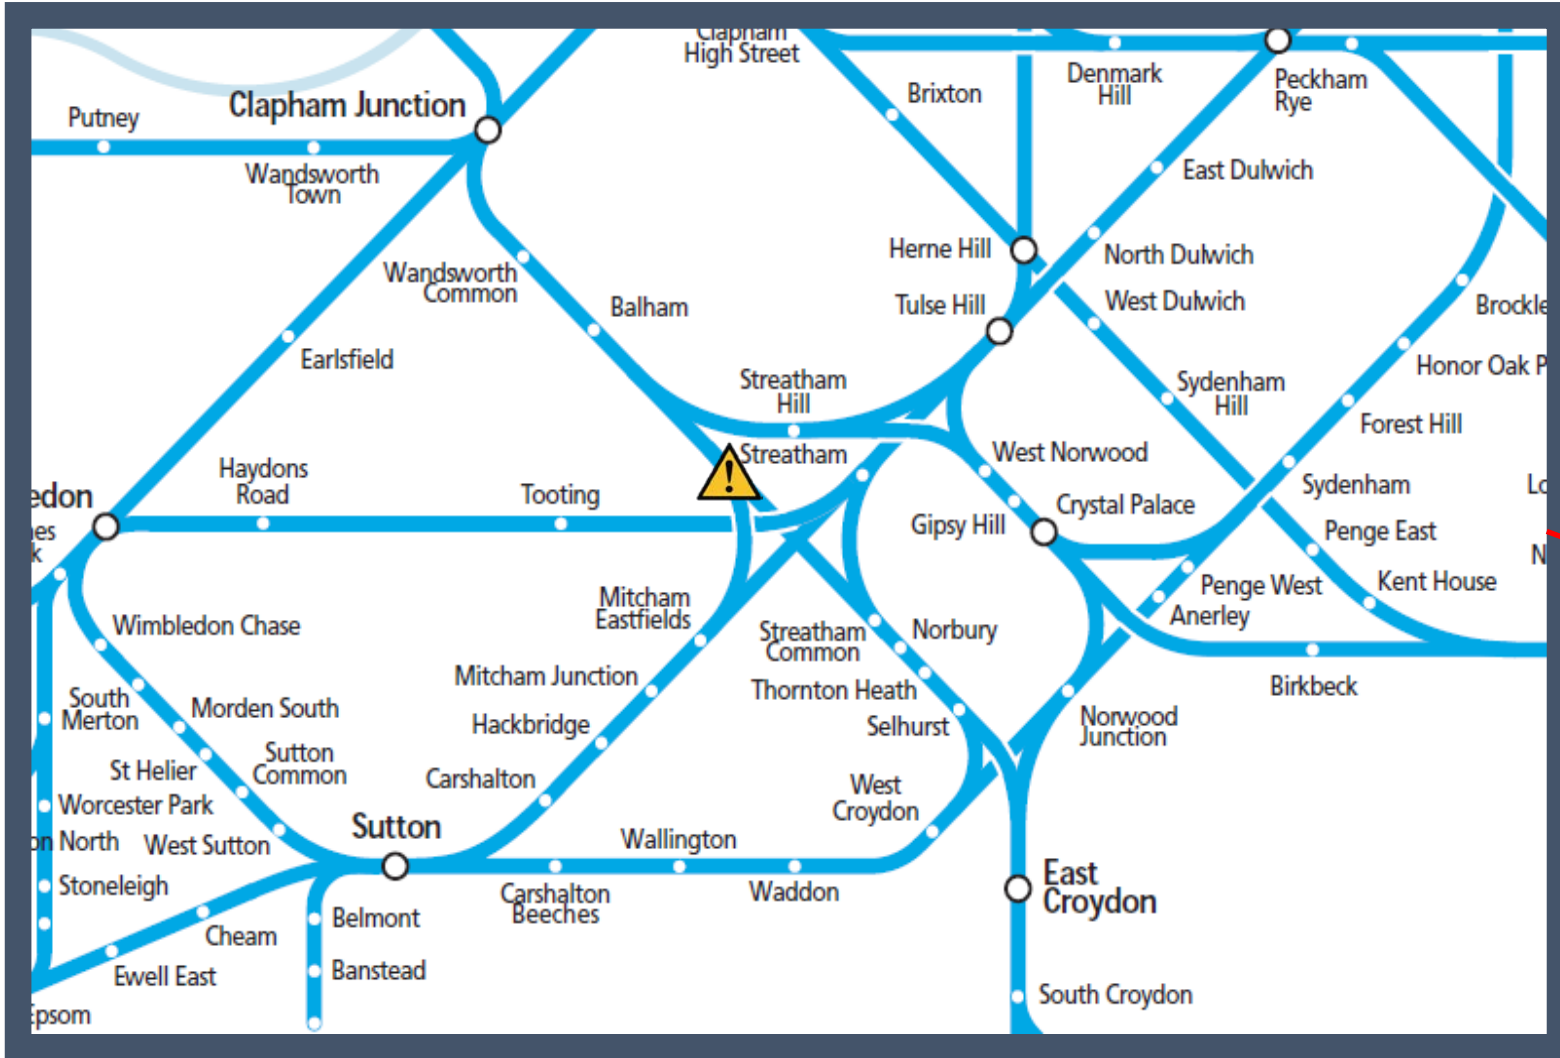

A fault with the signalling system at Streatham.
TOCs affected: Gatwick Express, Southern and Thameslink

Key:

Disruption