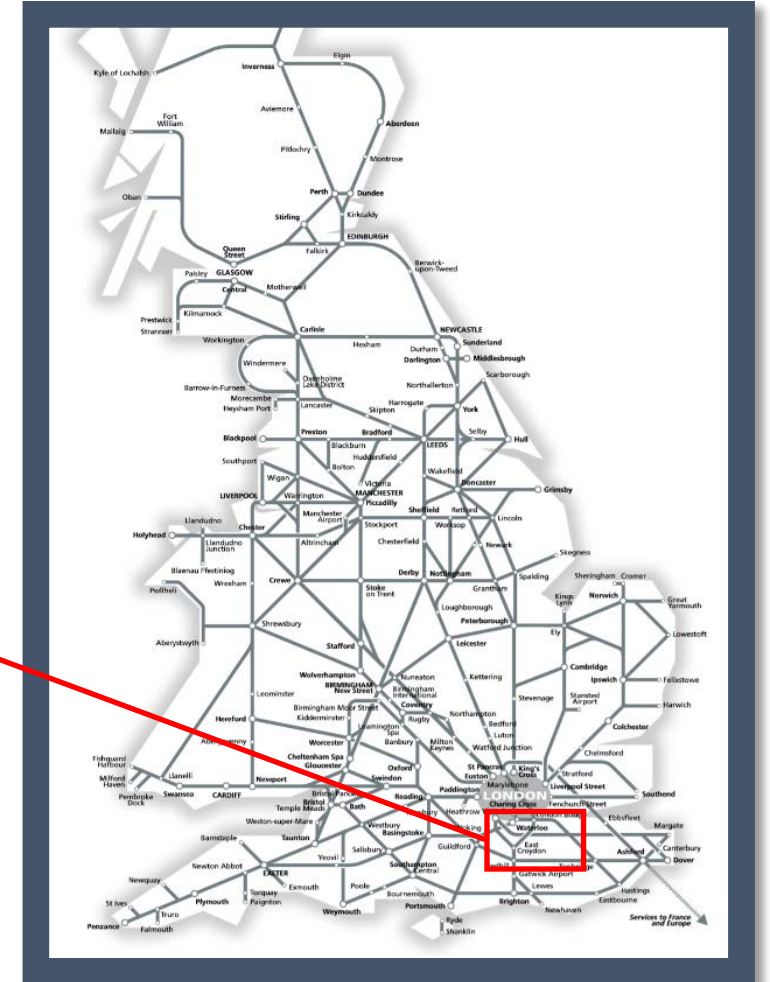

A fault with the signalling system at Streatham.
TOCs affected: Gatwick Express, Southern and Thameslink

Key:

Disruption