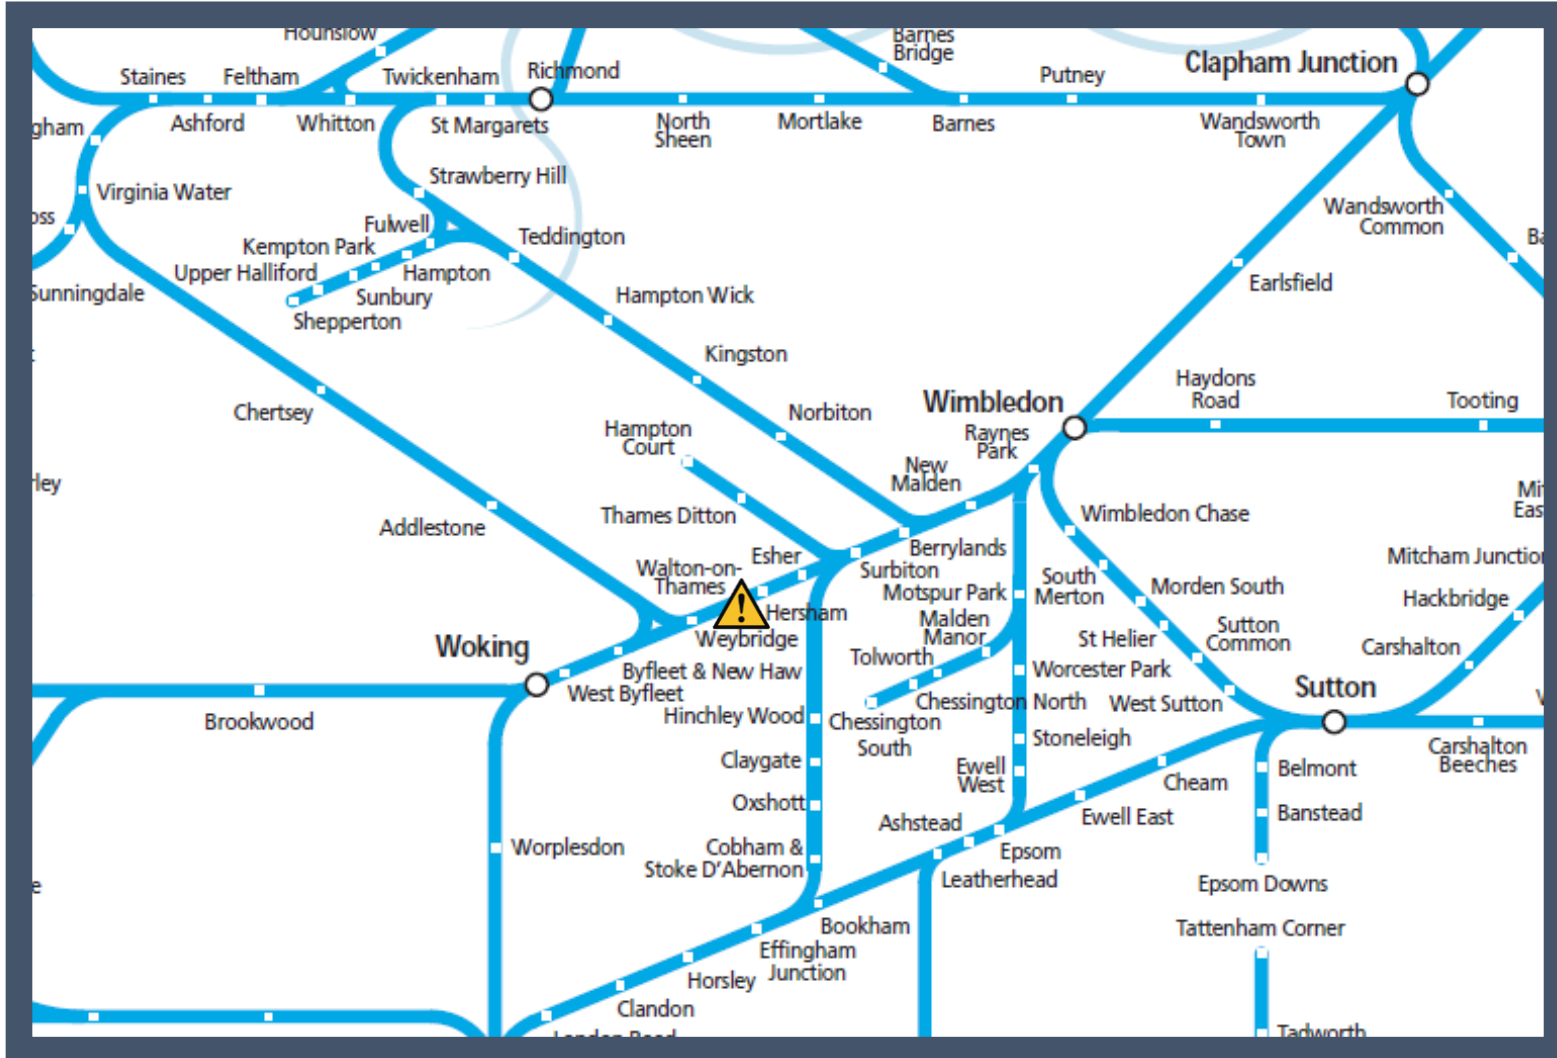

A fault with the signalling system between Woking and Surbiton

TOC affected: South Western Railway

Key:

Disruption