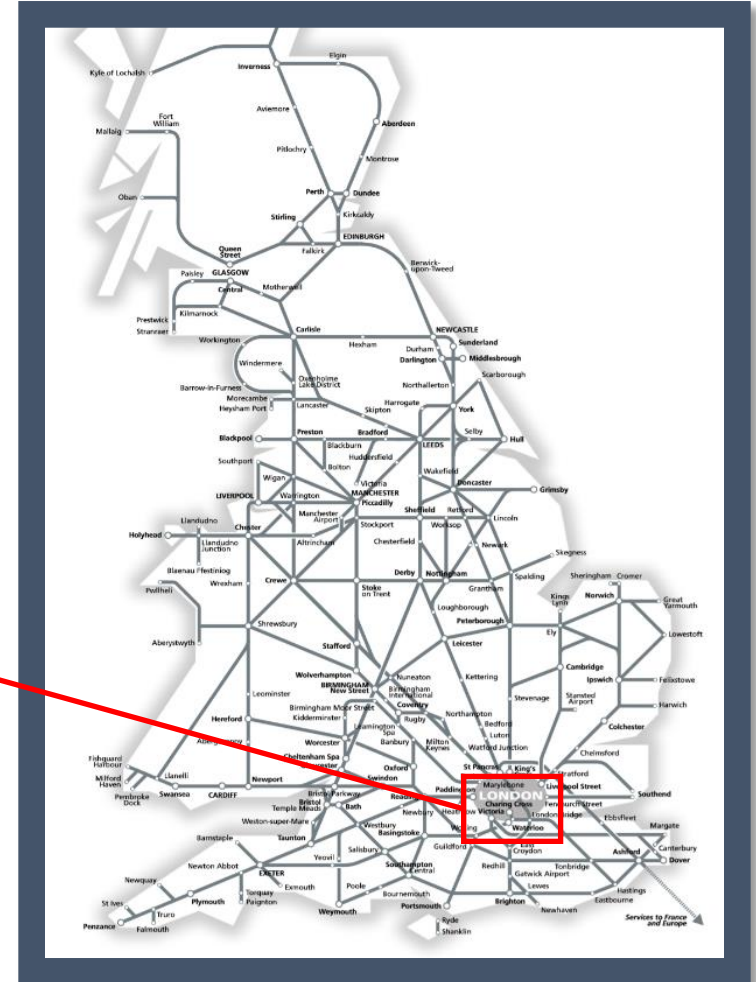

Amended service between Surrey Quays and Clapham Junction / Crystal Palace

TOC affected: London Overground

Key:

	Engineering Works
	Bus Replacement Services