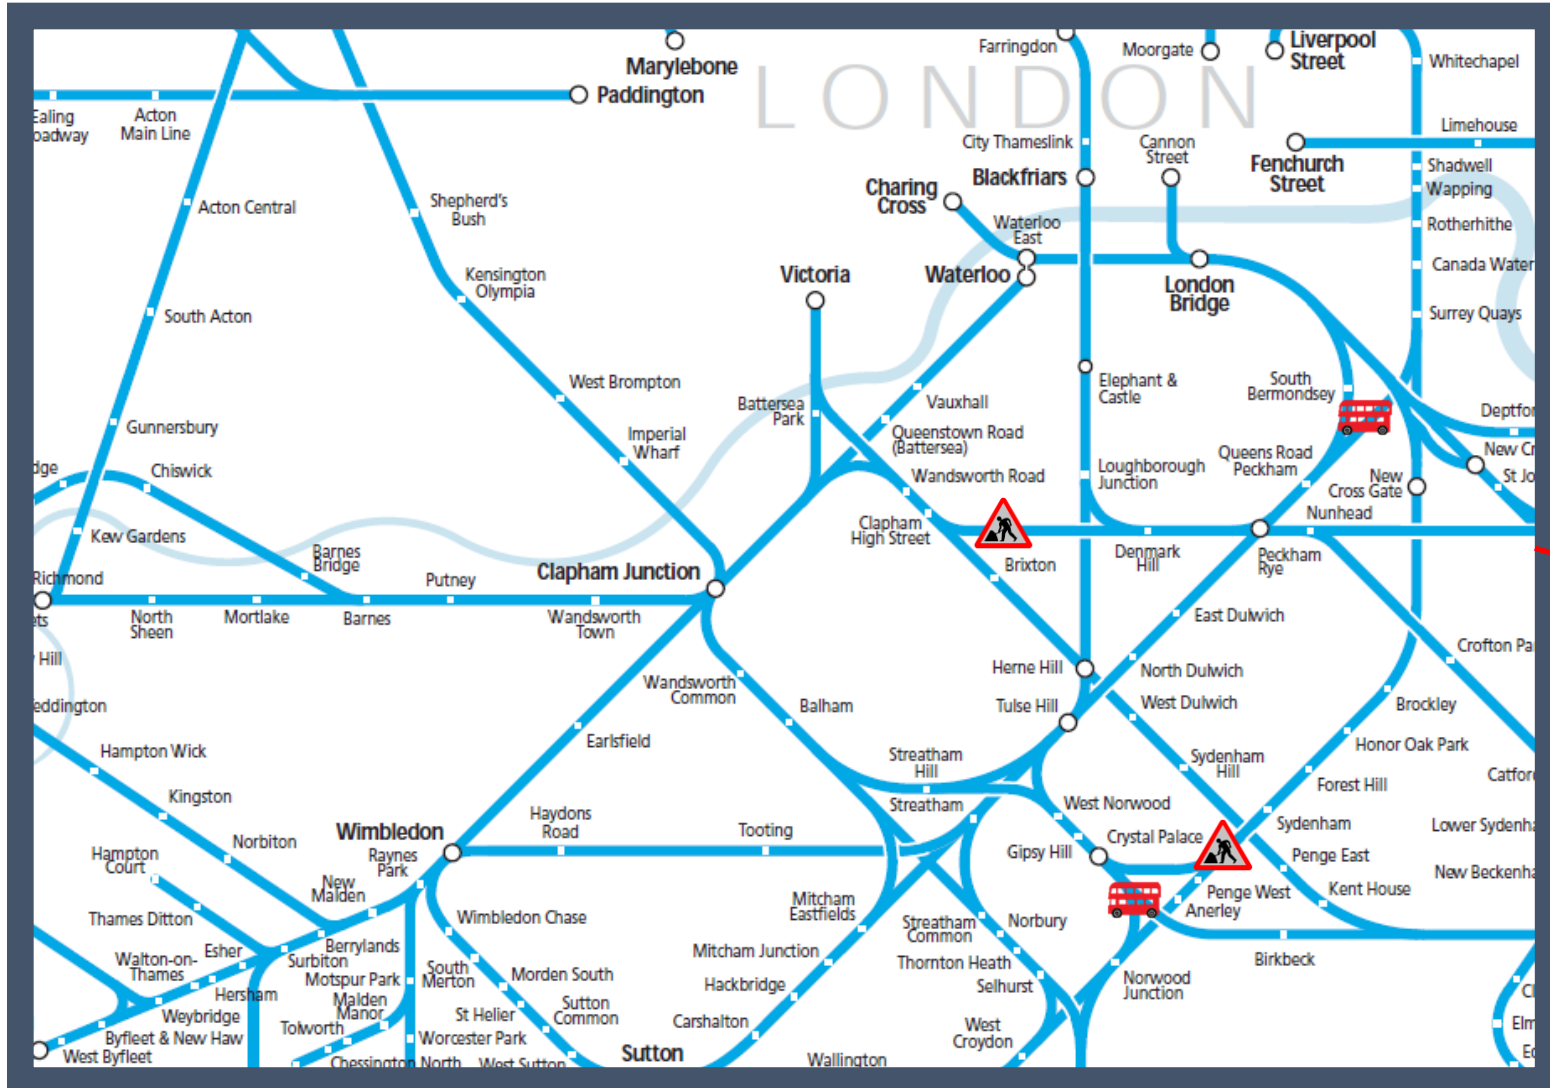

Amended service between Surrey Quays and Clapham Junction / Crystal Palace

TOC affected: London Overground

Key:

	Engineering Works
	Bus Replacement Services