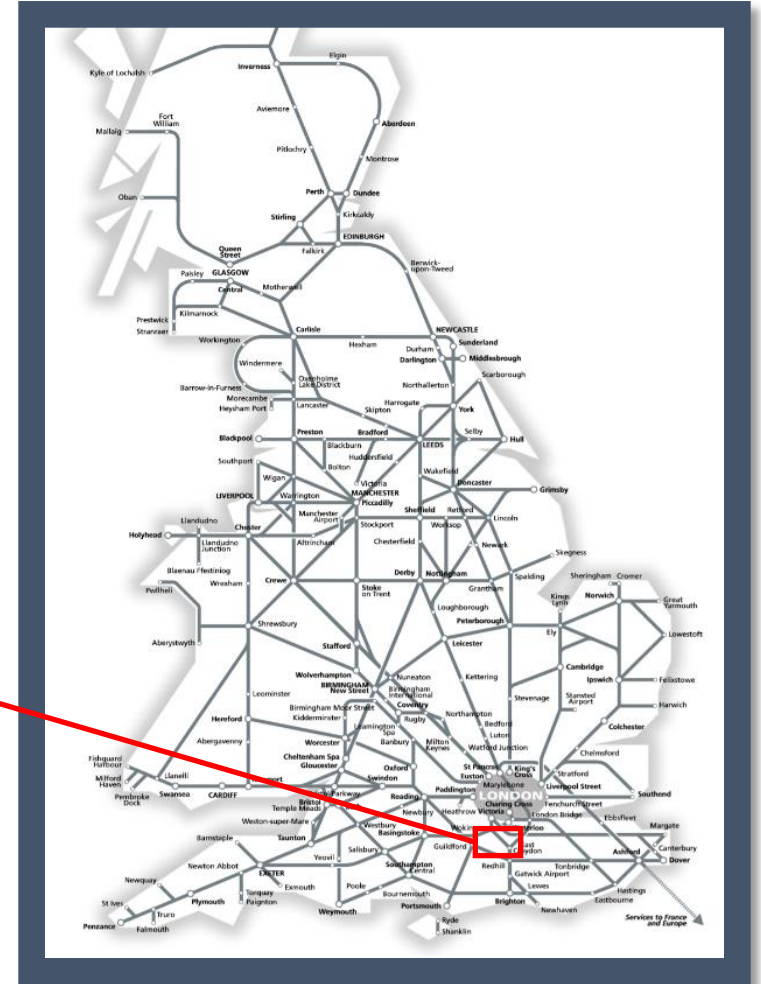

No trains at Sutton

TOC affected: Southern, Thameslink

Key:

Engineering Works

Bus Replacement Services