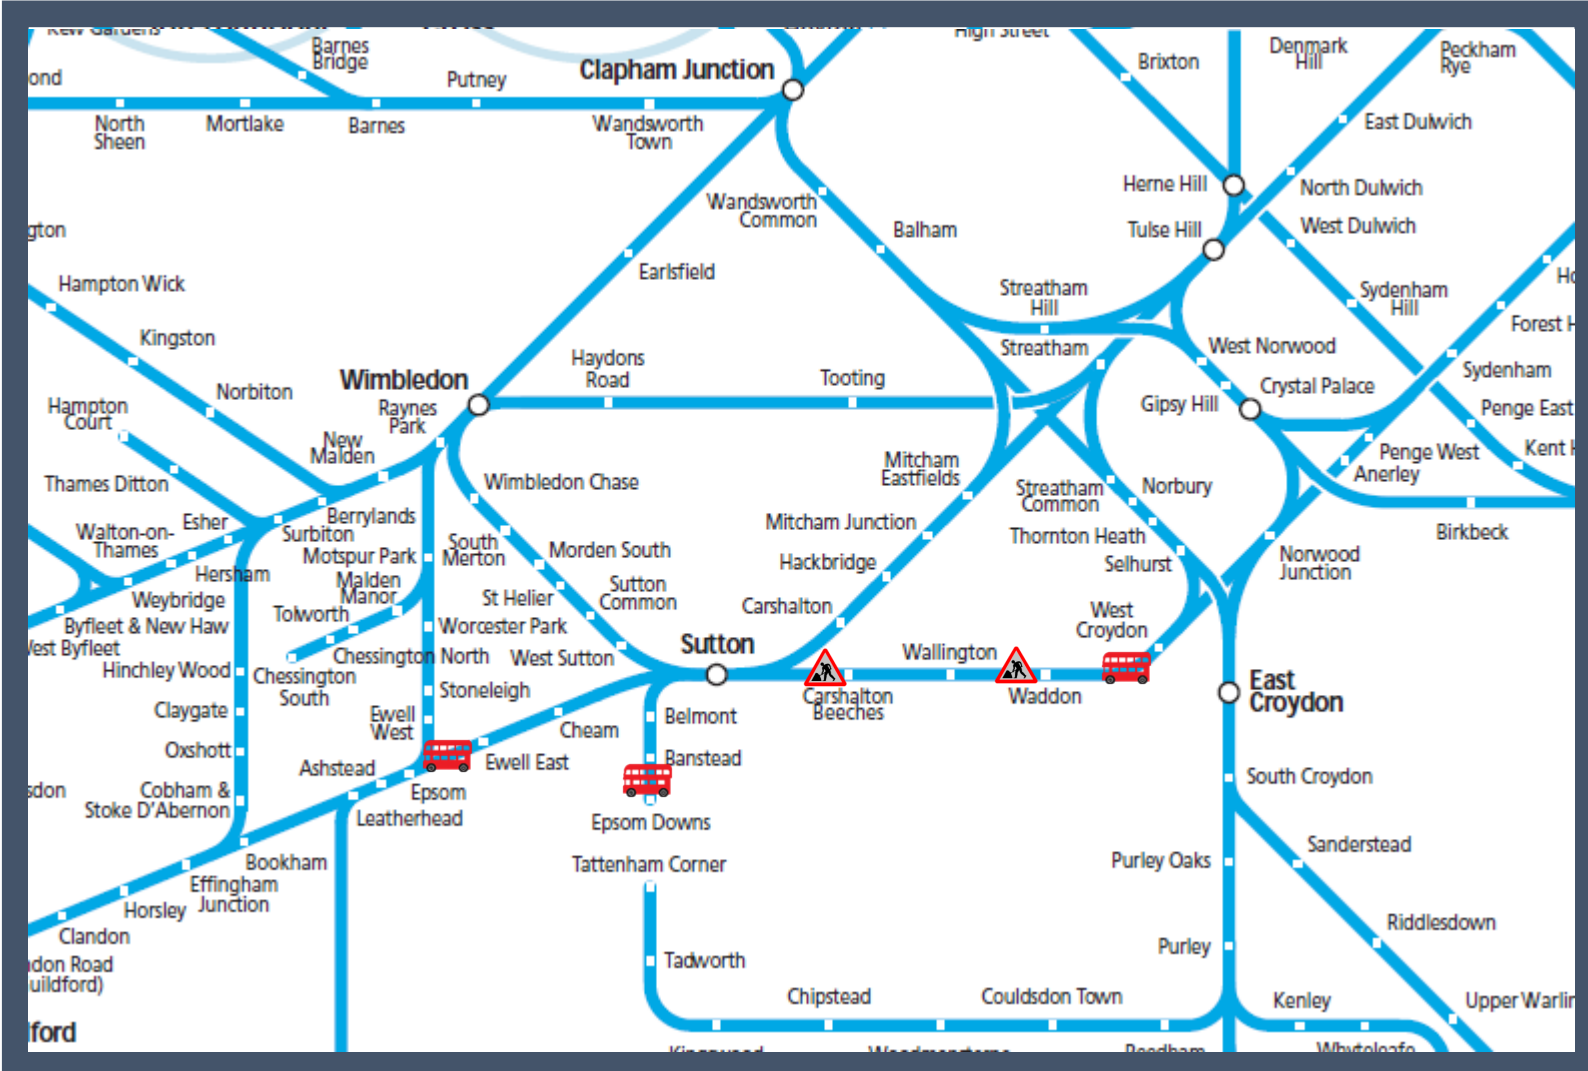

No trains at Sutton

TOC affected: Southern, Thameslink

Key:

Engineering Works

Bus Replacement Services