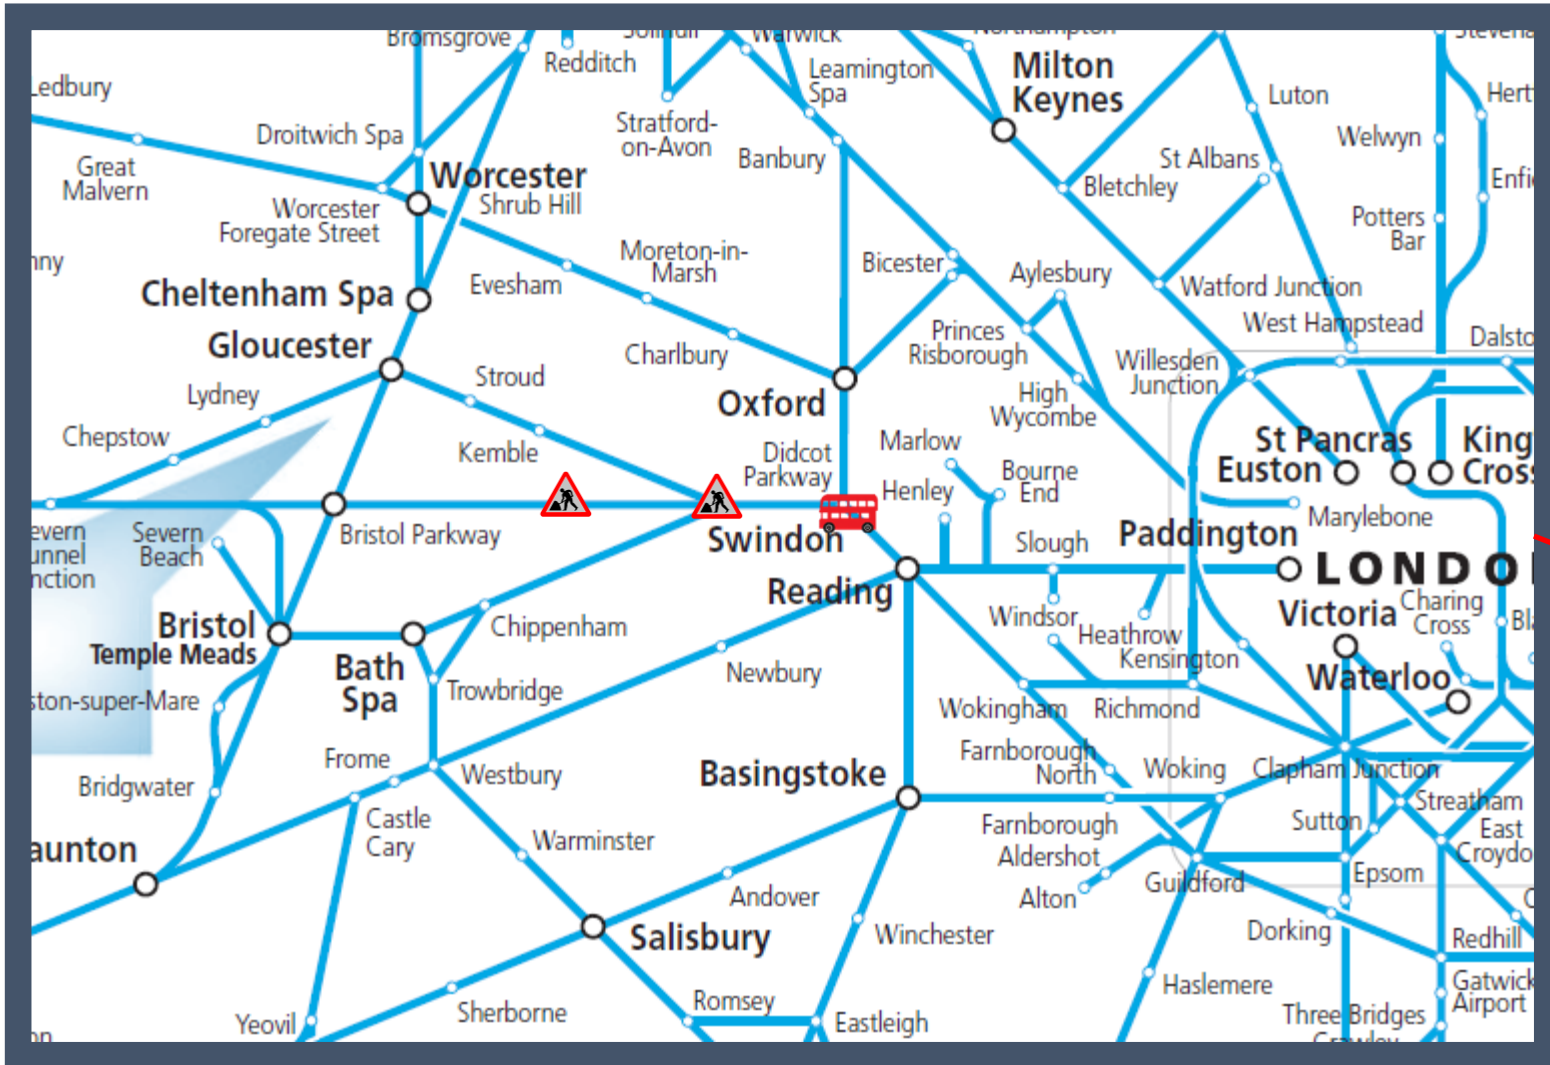

# Amended service between Reading / Westbury and Bristol TOC affected: Great Western Railway

Key:	
	Engineering Works
	Bus Replacement Services