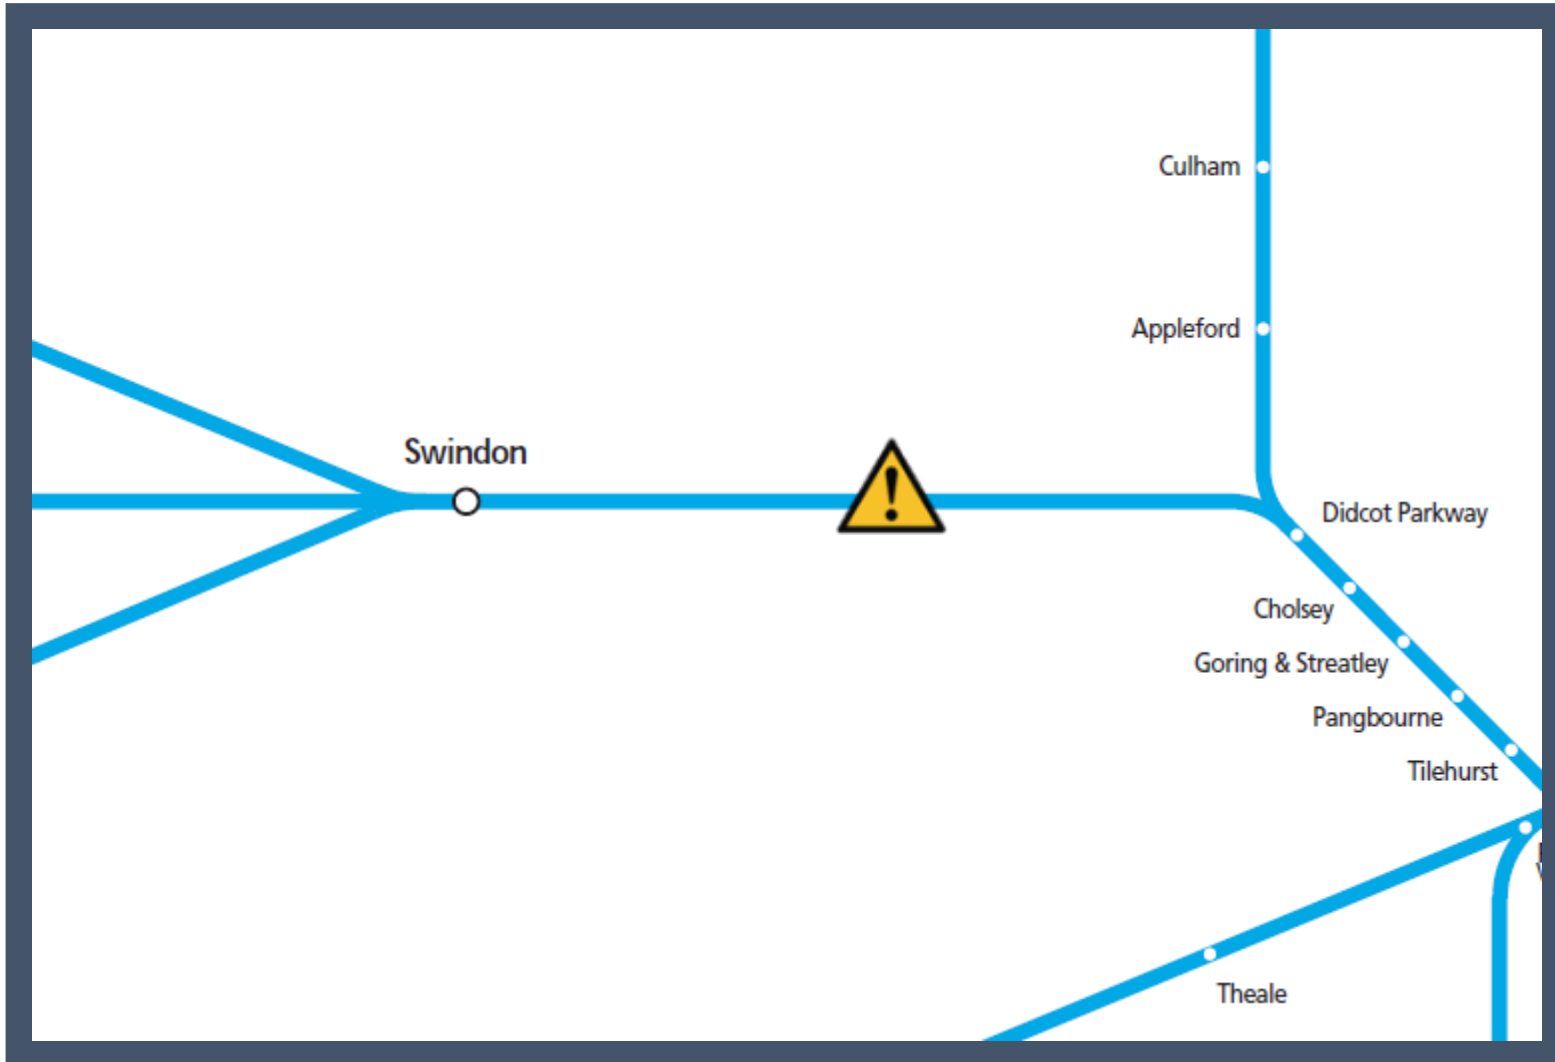

# Emergency services dealing with an incident between Swindon and Didcot Parkway

TOC affected: Great Western Railway

Key:

Disruption