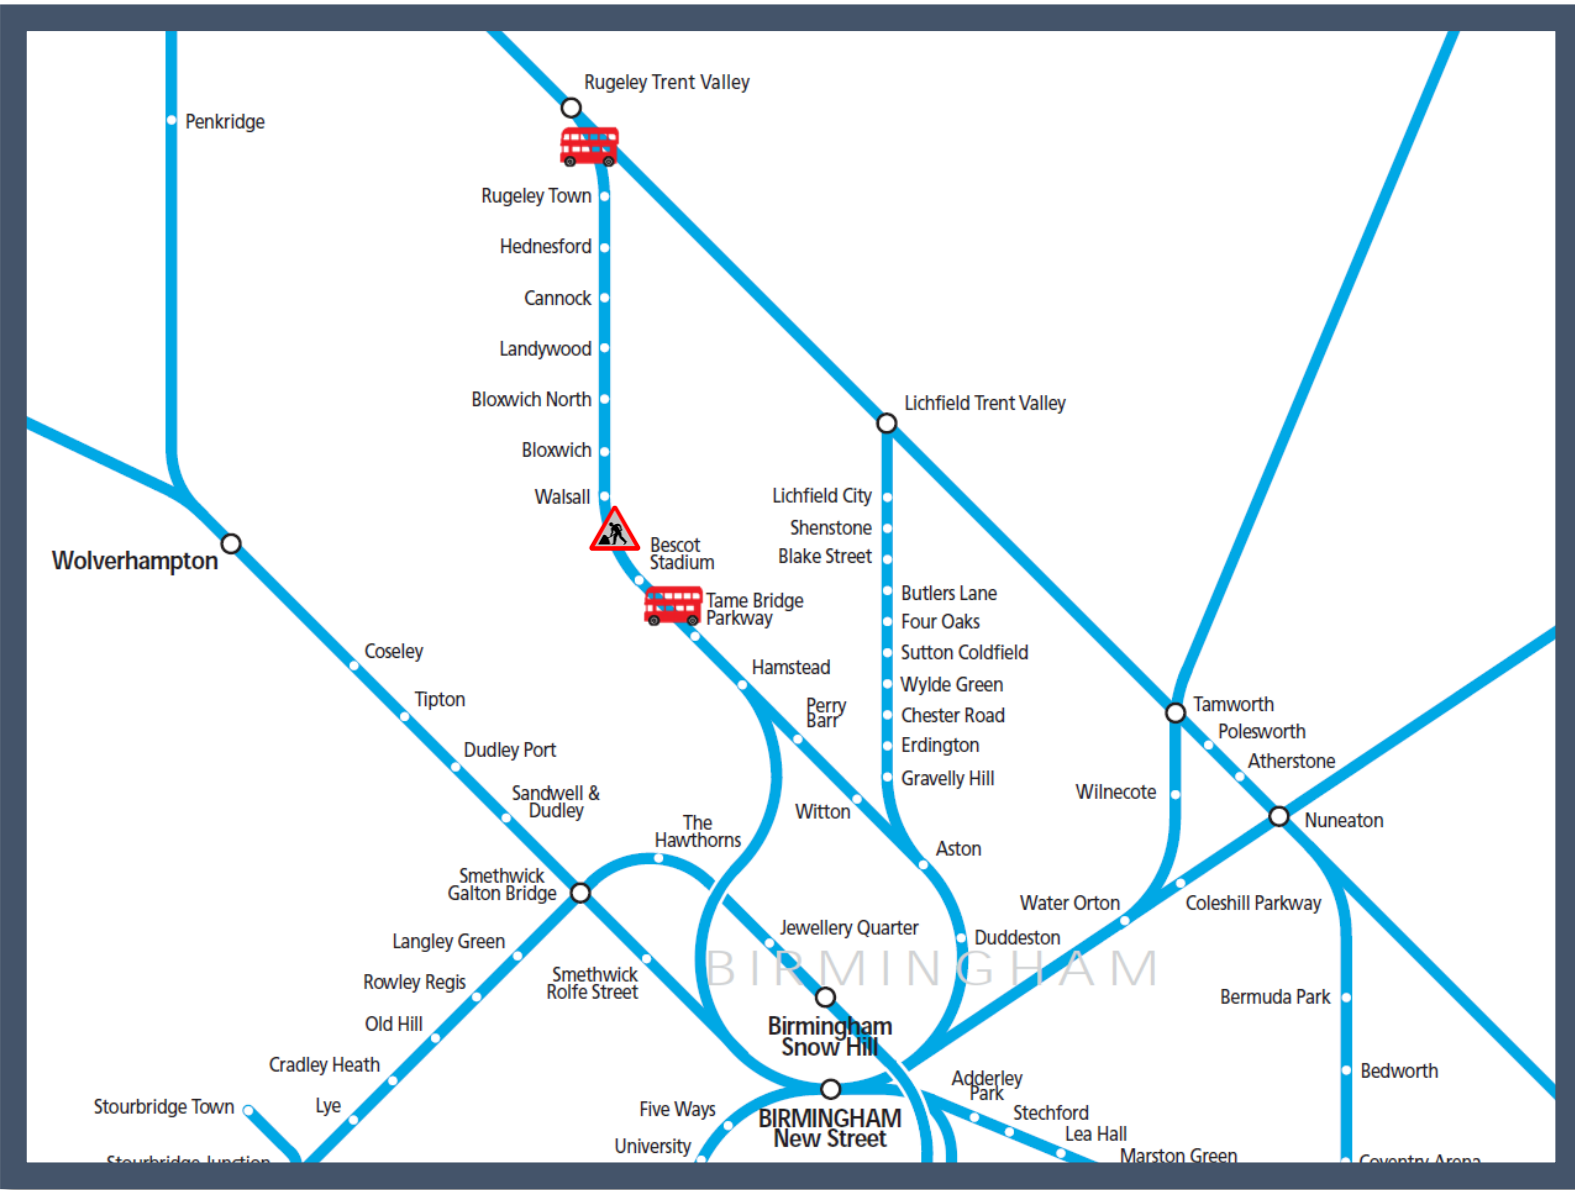

# Buses replace trains between Tame Bridge Parkway and Rugeley Trent Valley

TOC affected: West Midlands Railway

Key:	
	Engineering Works
	Bus Replacement Services