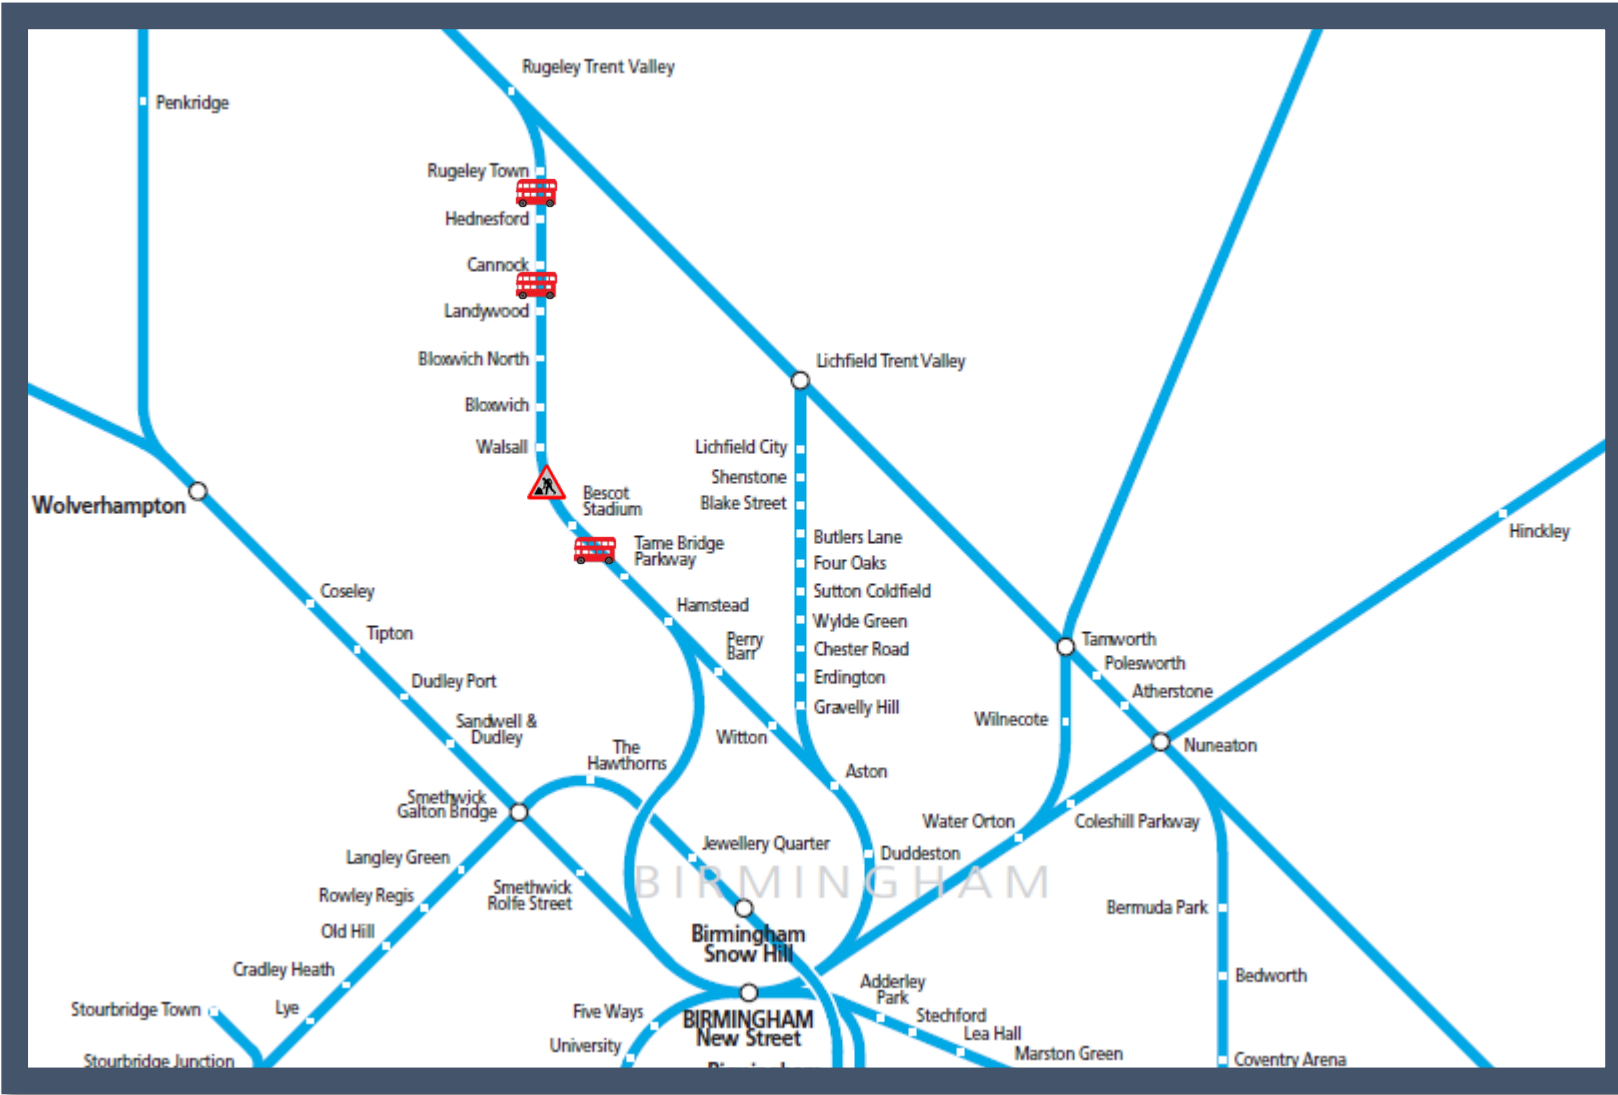

Buses replace trains between Tame Bridge Parkway and Walsall / Rugeley Trent Valley

TOC affected: West Midlands Railway

Key:	
	Engineering Works
	Bus Replacement Services