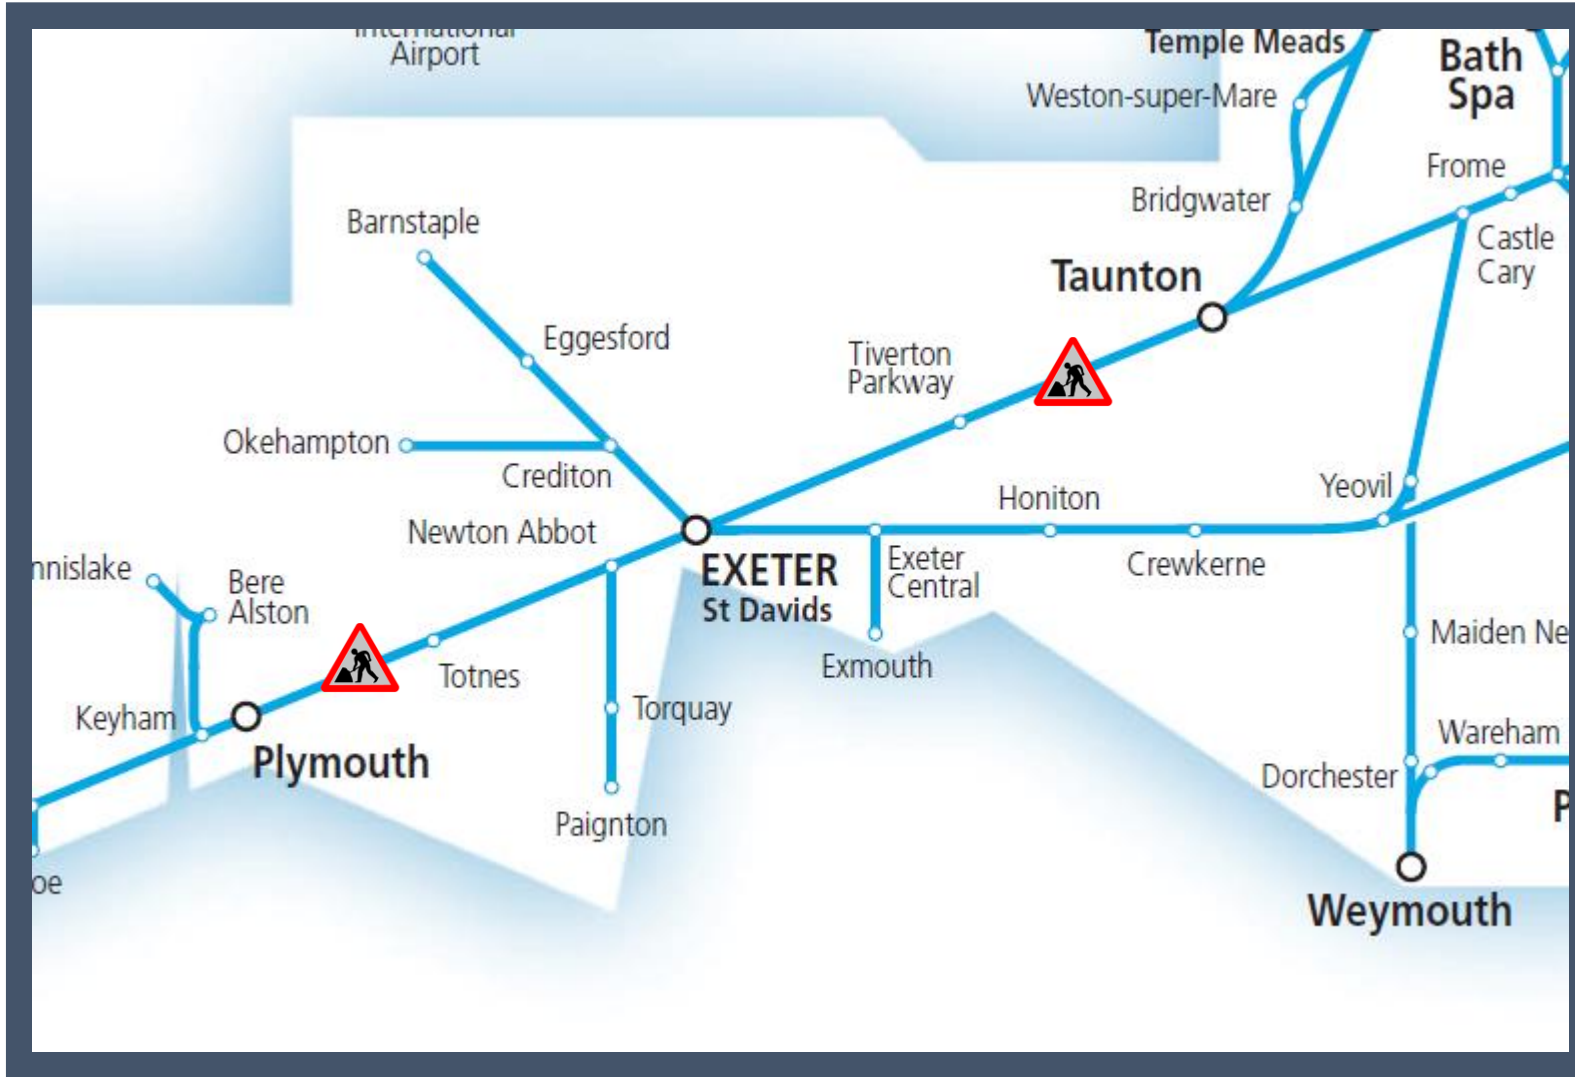

Amended service between Taunton and Plymouth

TOCs affected: CrossCountry, Great Western Railway

Key:

Engineering Works