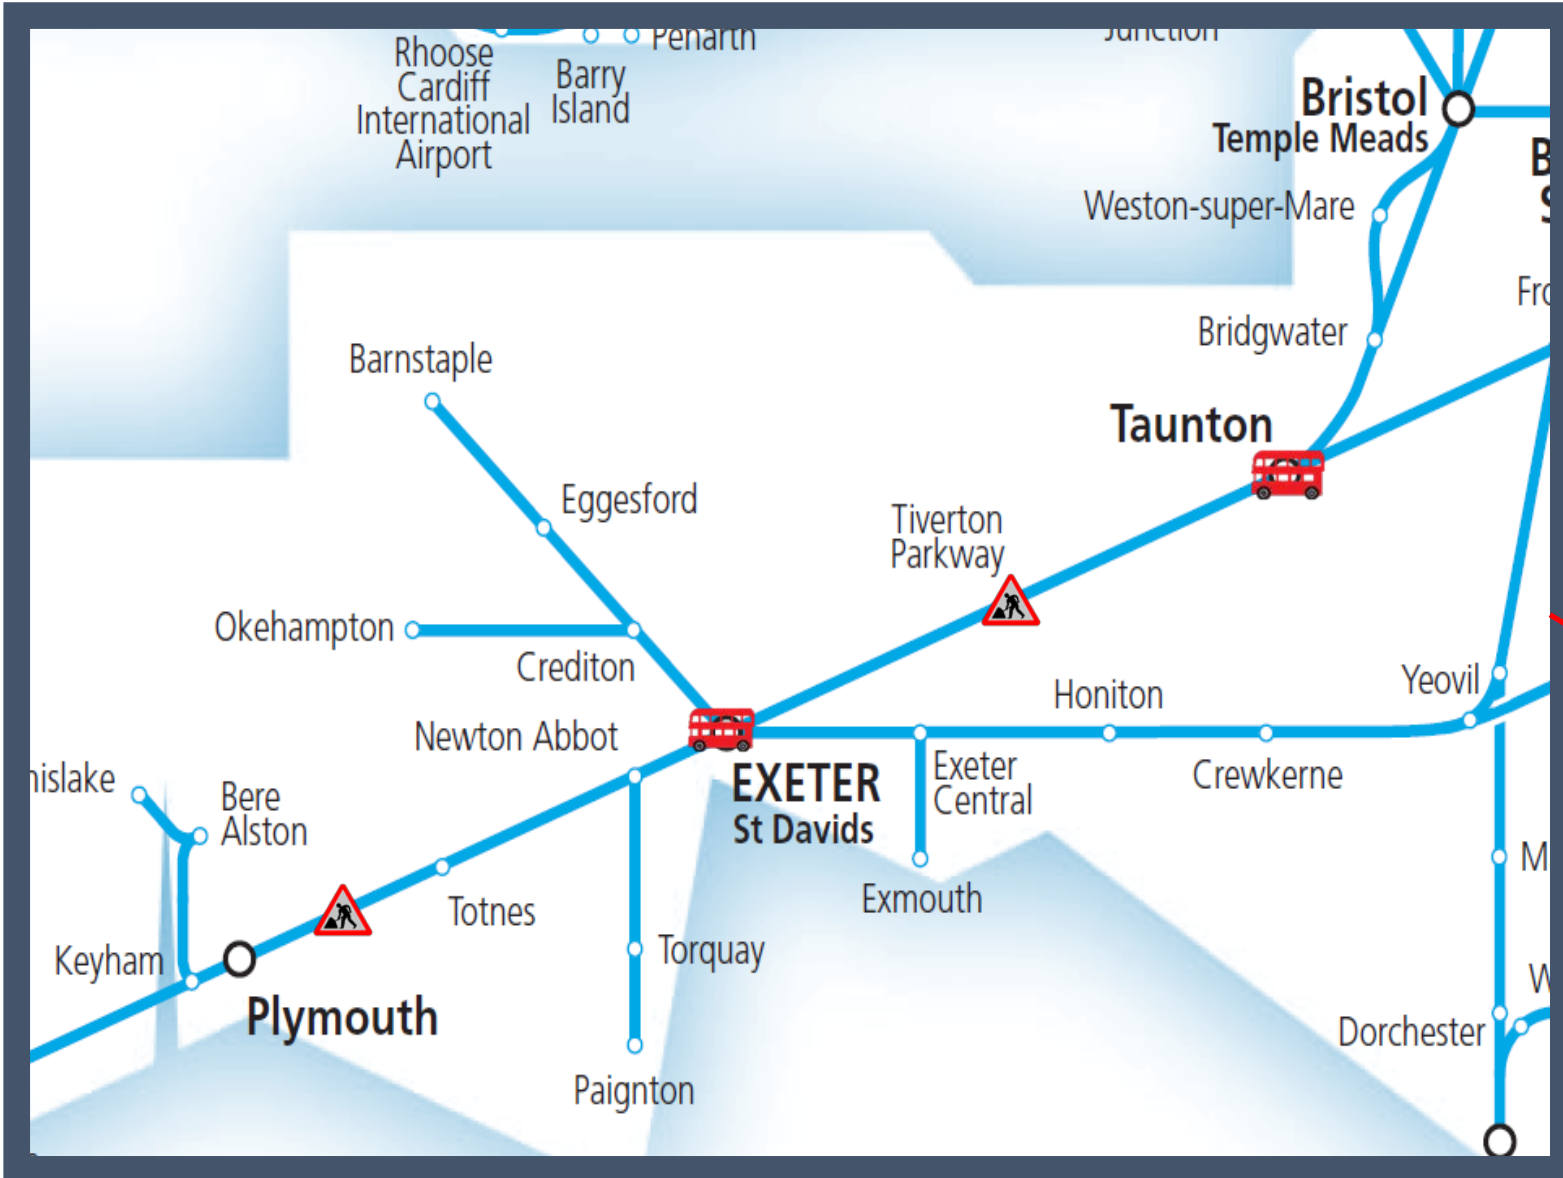

# No trains between Taunton and Exeter St Davids

TOCs affected: CrossCountry and Great Western Railway

Key:	
	Engineering Works
	Bus Replacement Services