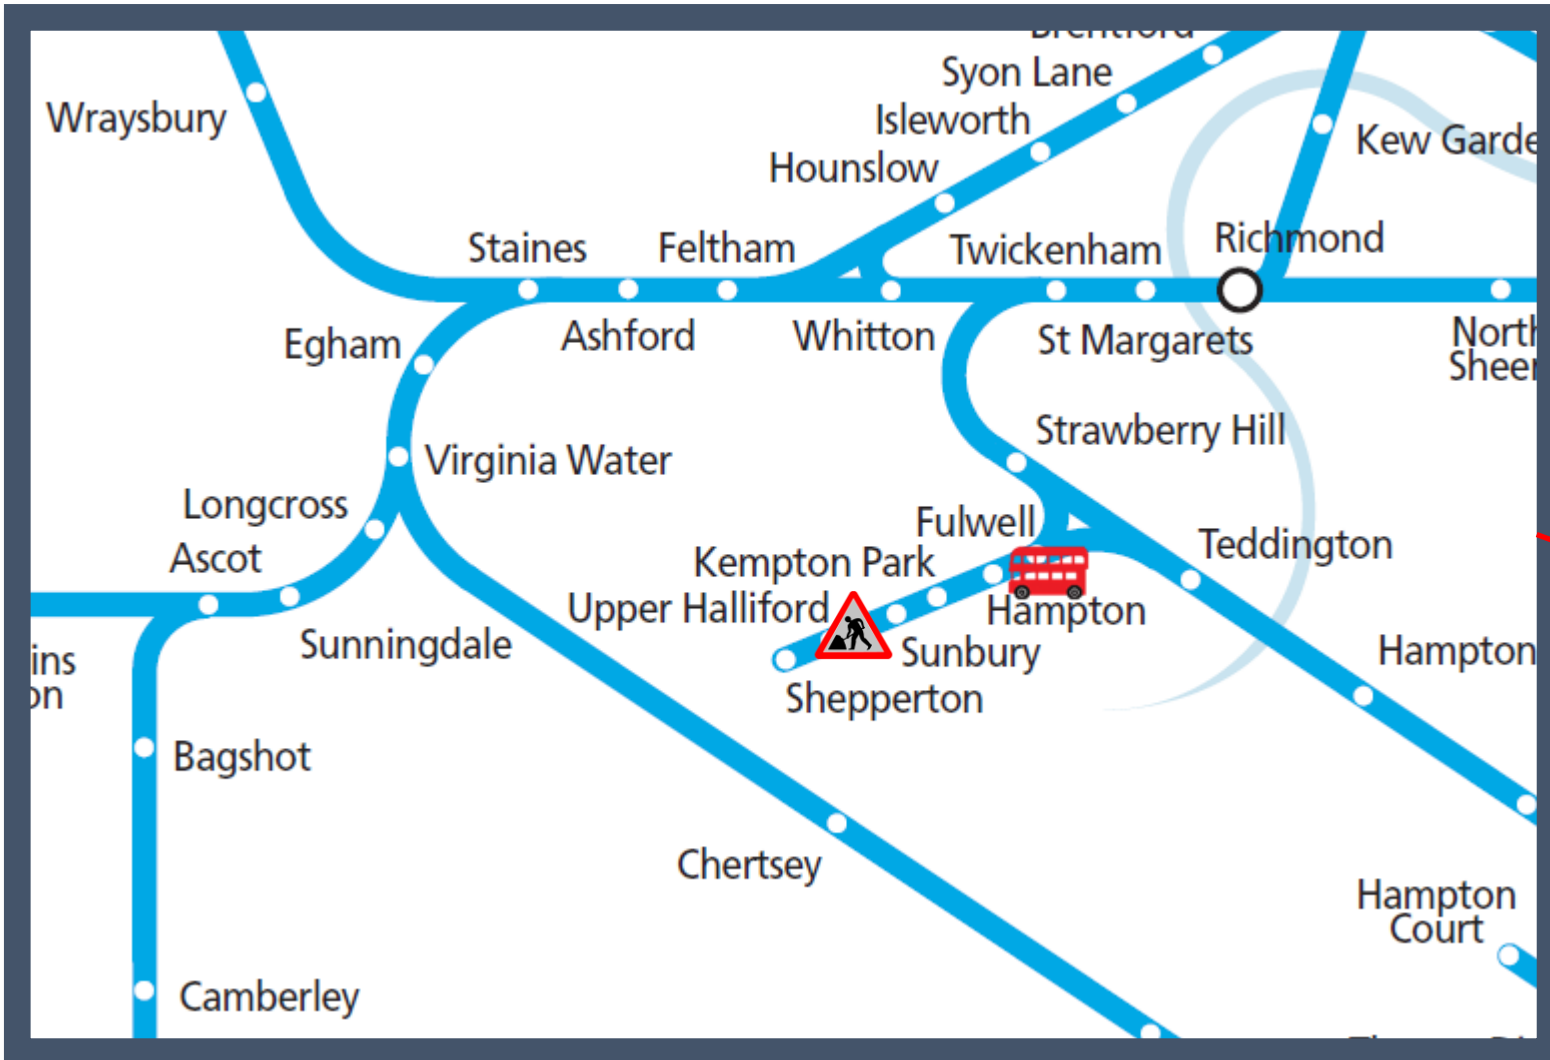

Buses replace trains between Teddington and Shepperton

TOC affected: South Western Railway

Key:

Engineering Works

Bus Replacement Services