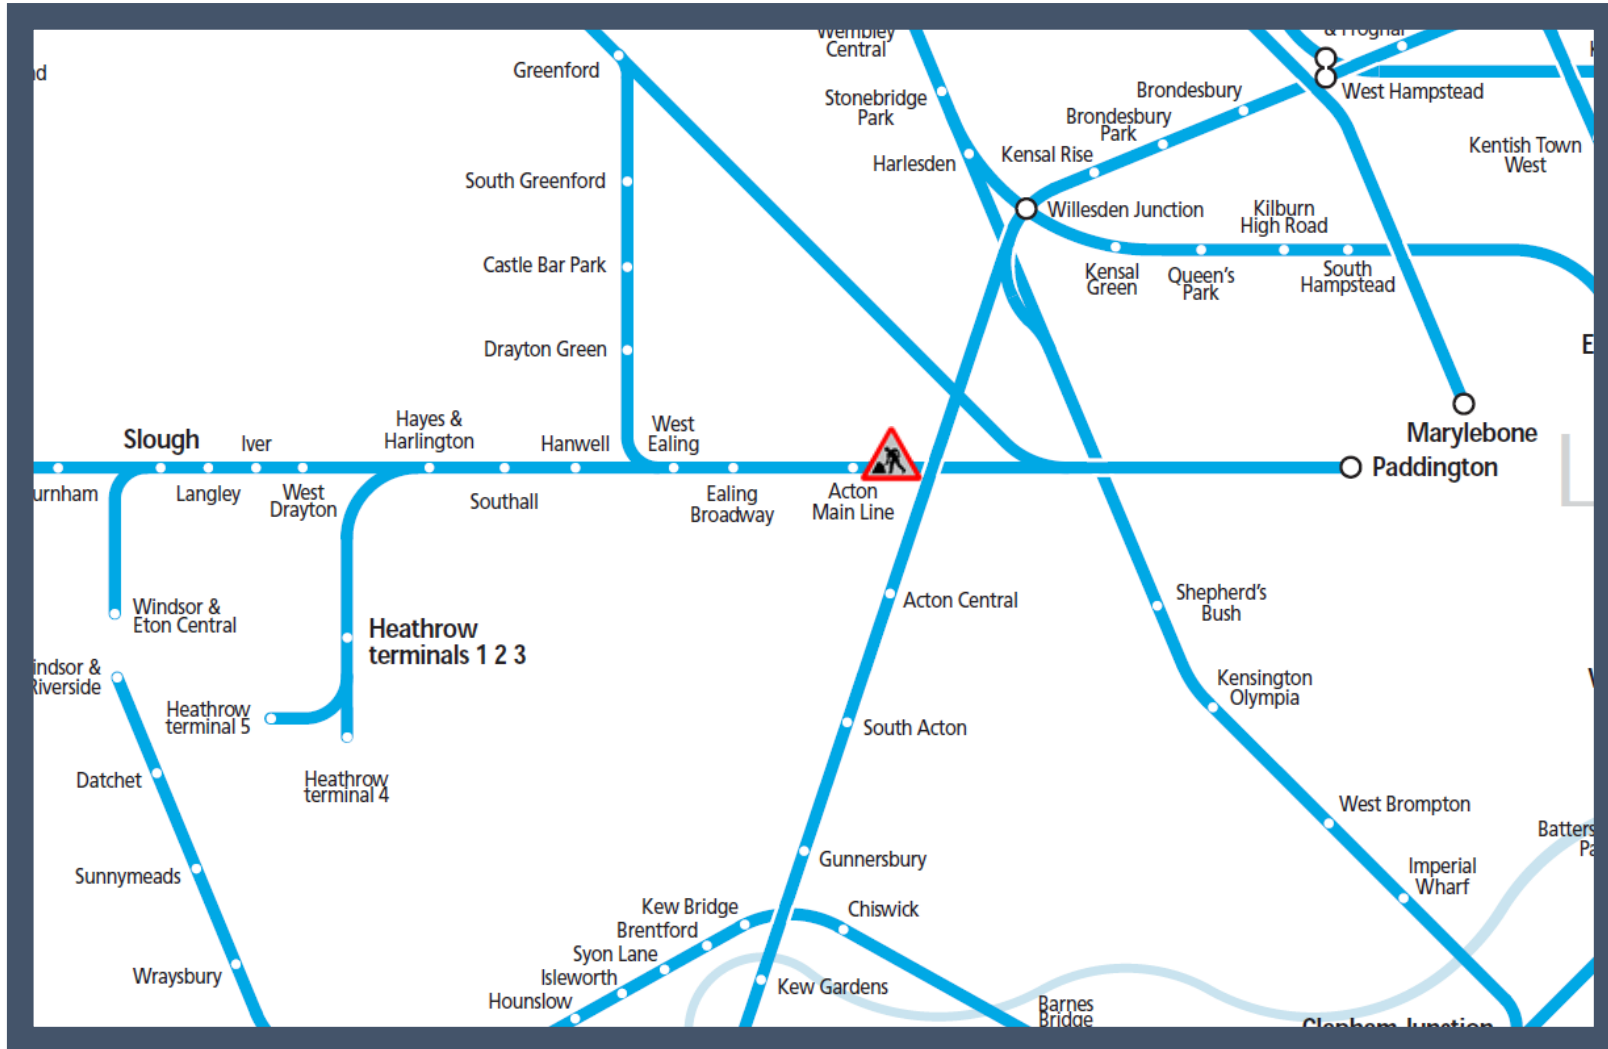

Amended TfL Rail service from 21:00 on Saturday until 06:30 on Sunday

TOC affected: TfL Rail

Key:

Engineering Works