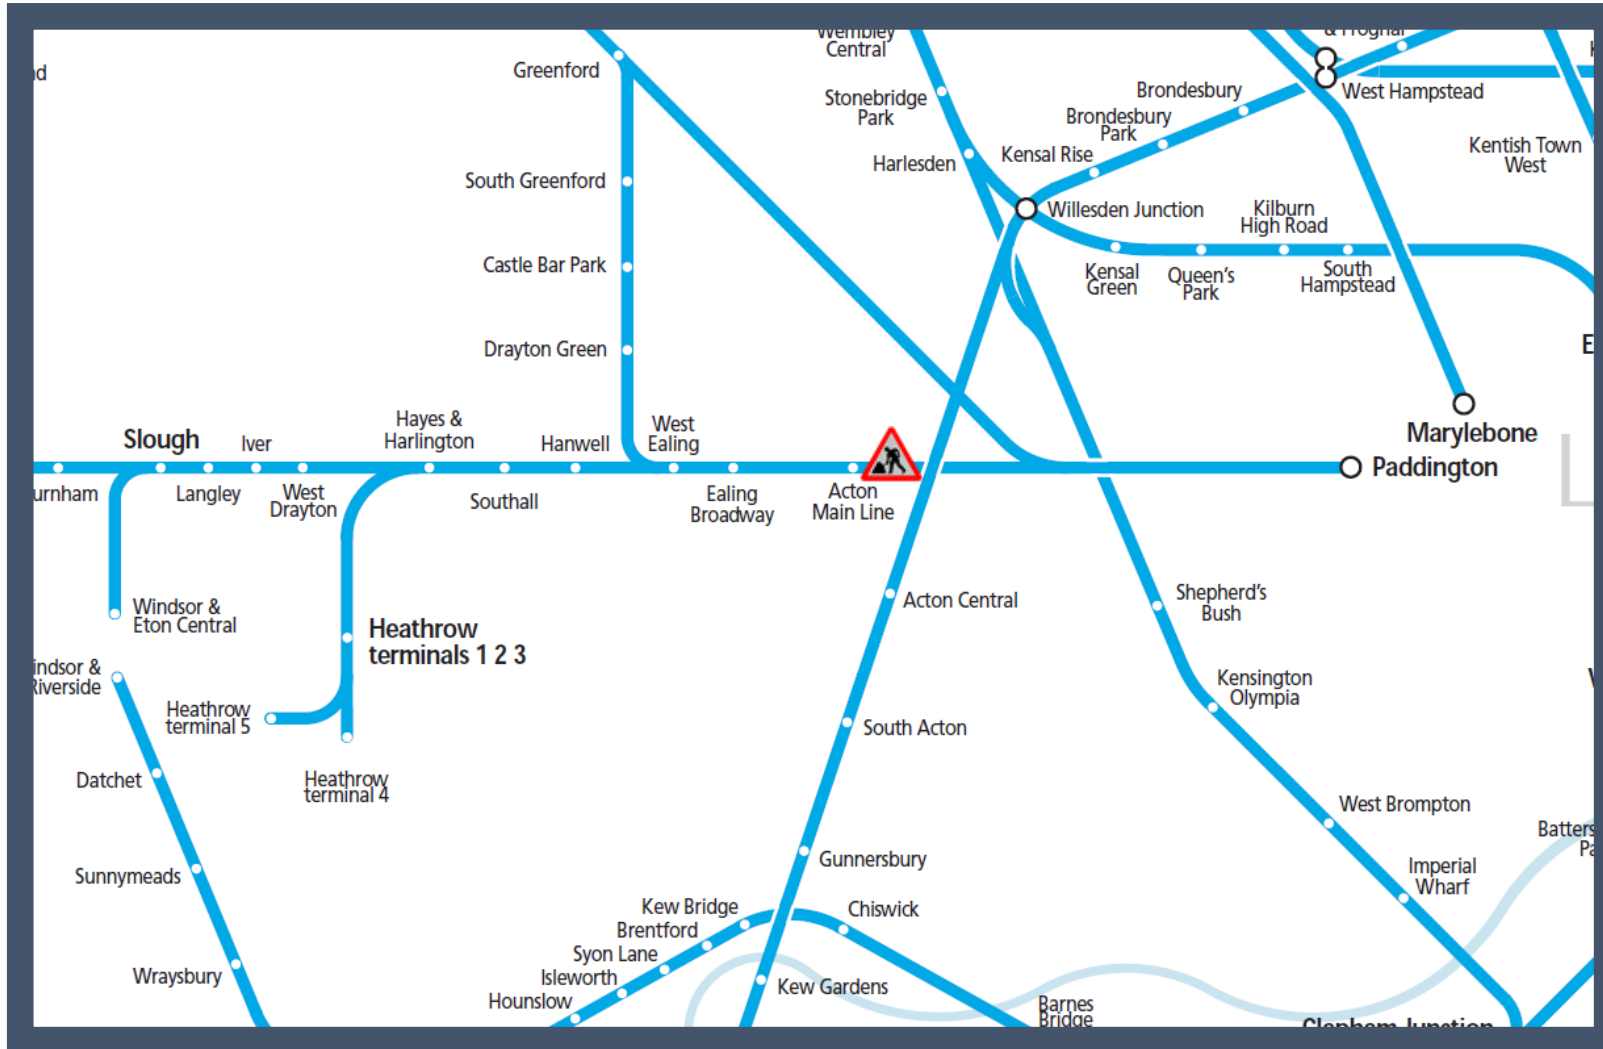

# Amended TfL Rail service from 21:00 on Saturday until 06:30 on Sunday

TOC affected: TfL Rail

Key:

Engineering Works