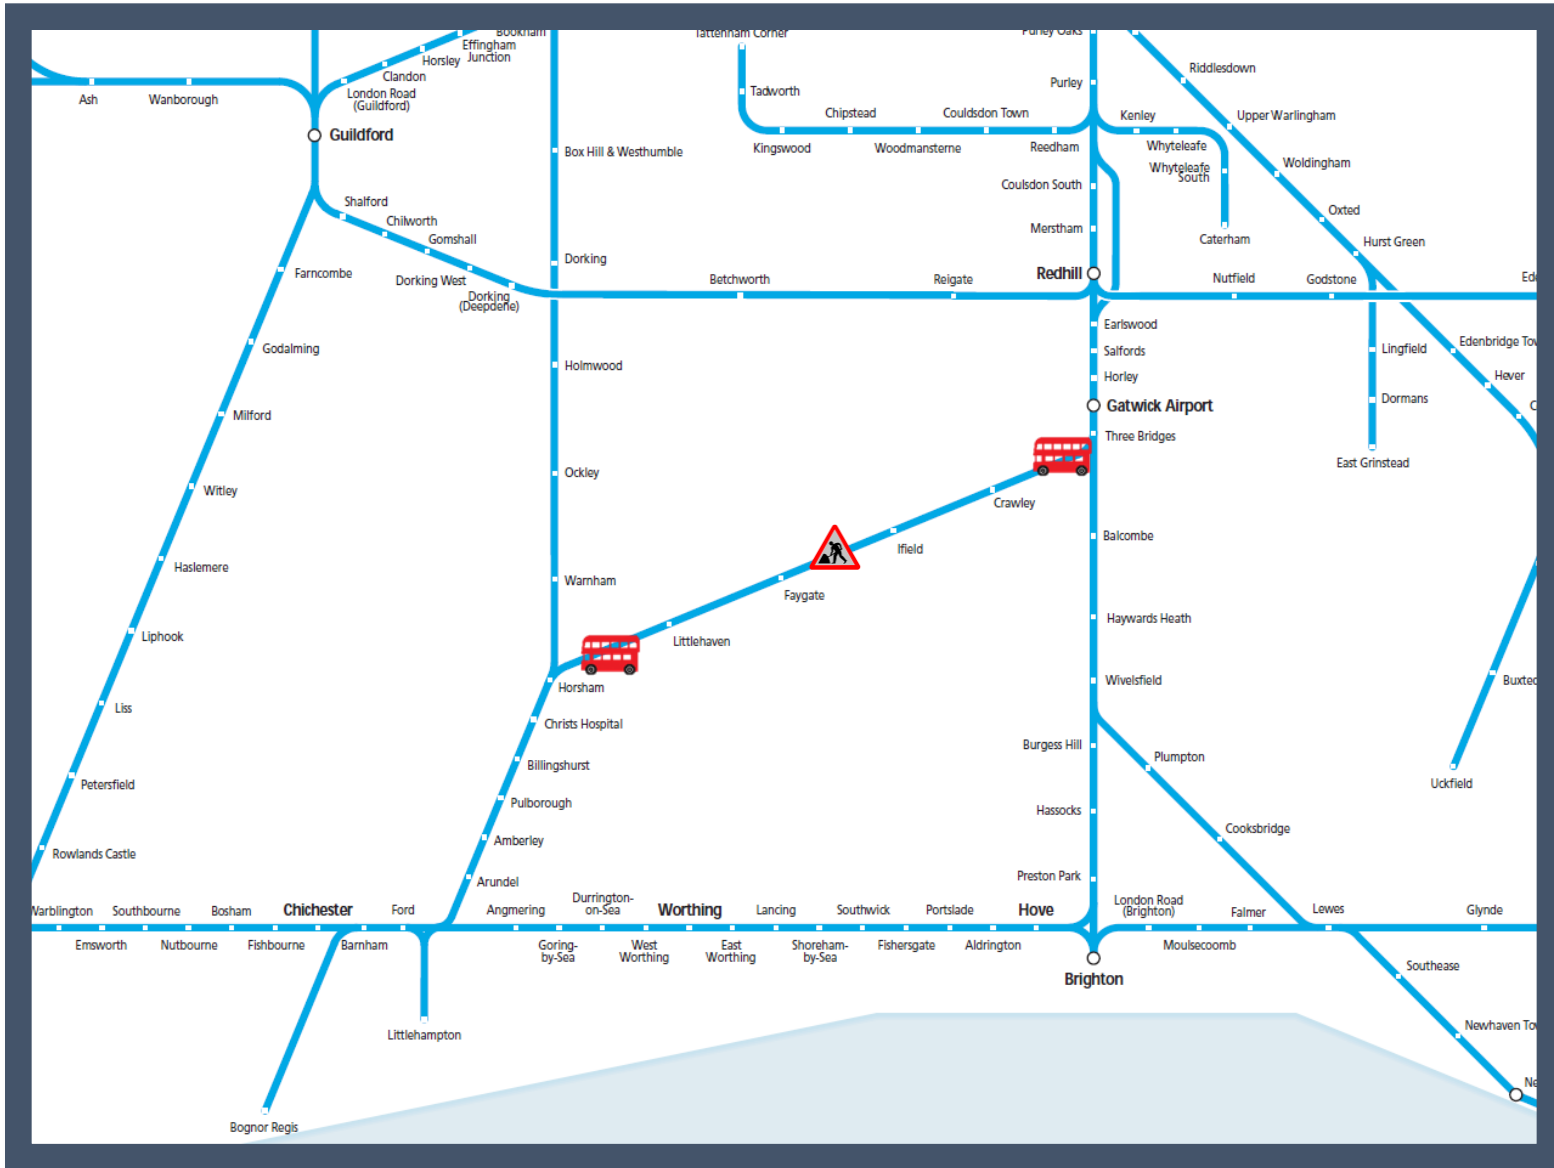

Buses replace trains between Three Bridges and Horsham

TOCs affected: Southern, Thameslink

Key:

	Engineering Works
	Bus Replacement Services