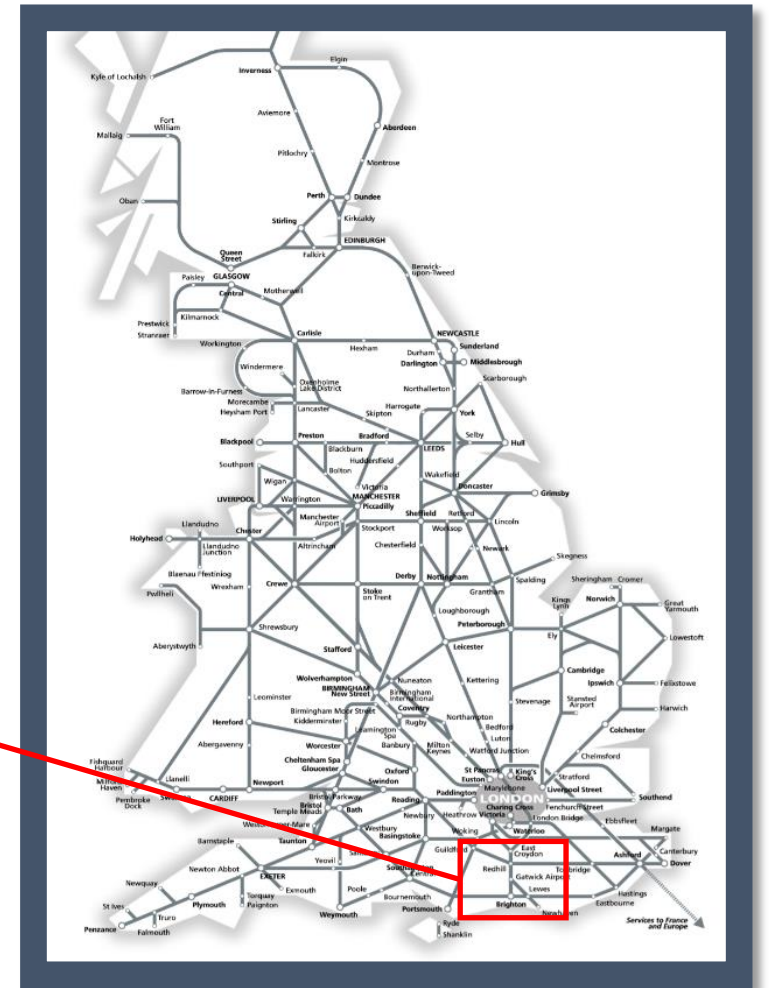

Buses replace trains between Three Bridges and Horsham

TOCs affected: Southern, Thameslink

Key:

	Engineering Works
	Bus Replacement Services