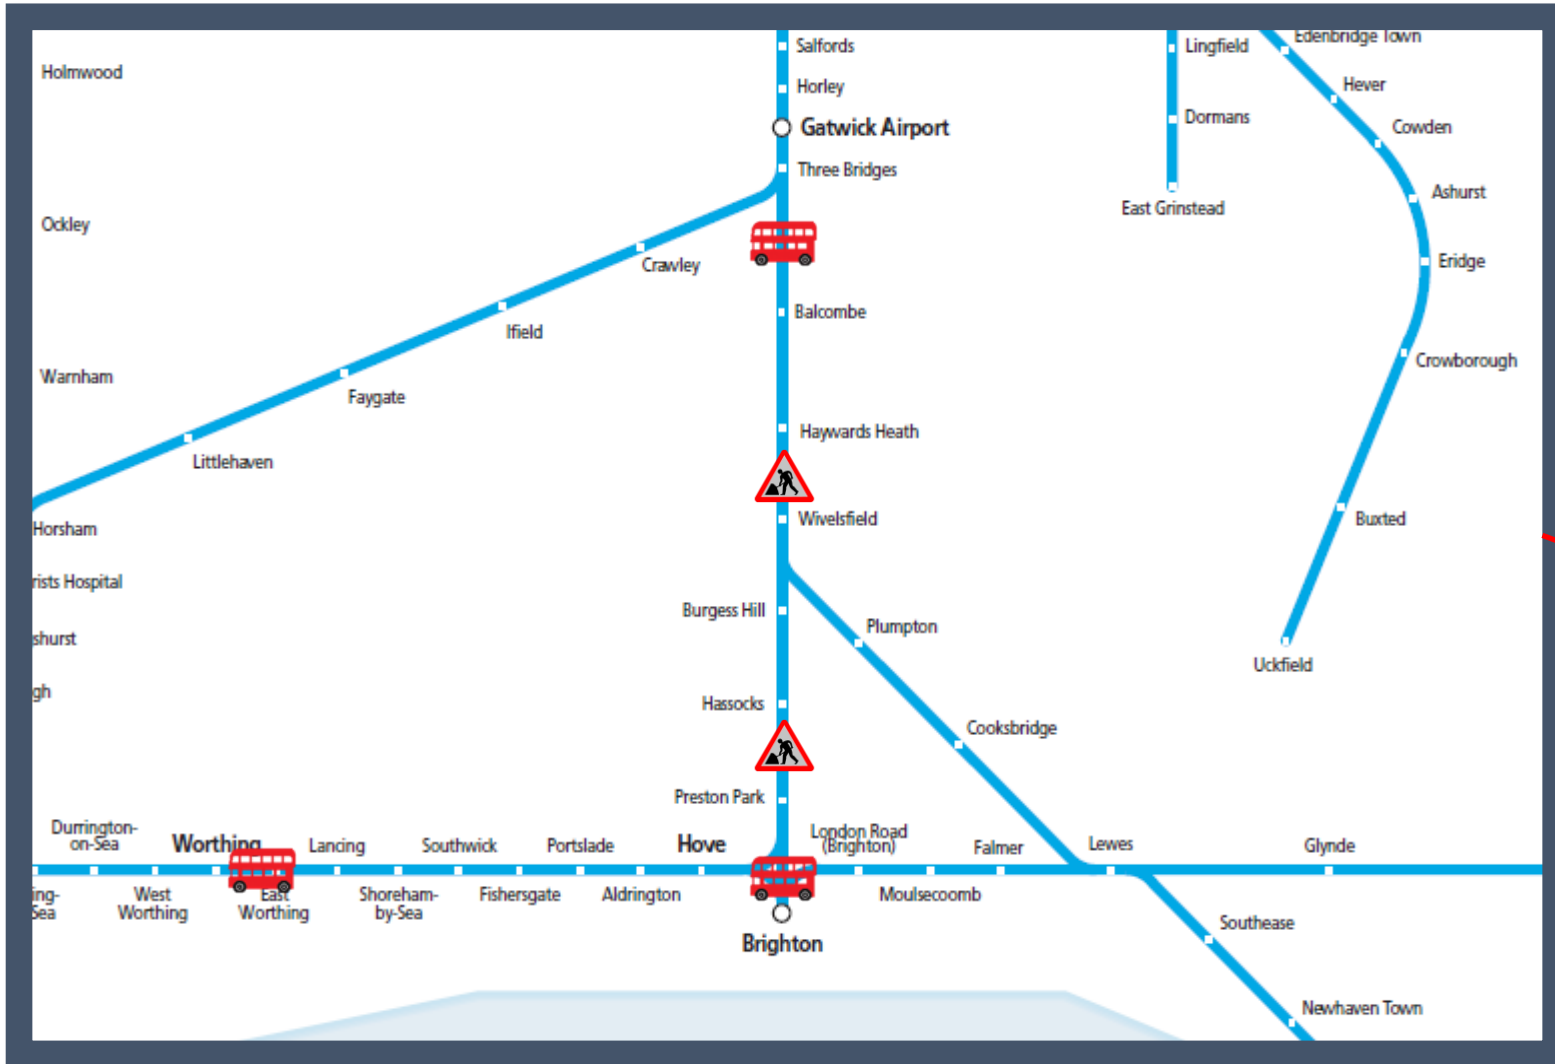

Buses replace early morning trains between Three Bridges and Worthing / Brighton

TOC affected: Southern, Thameslink

Key:

	Engineering Work
	Bus Replacement Service