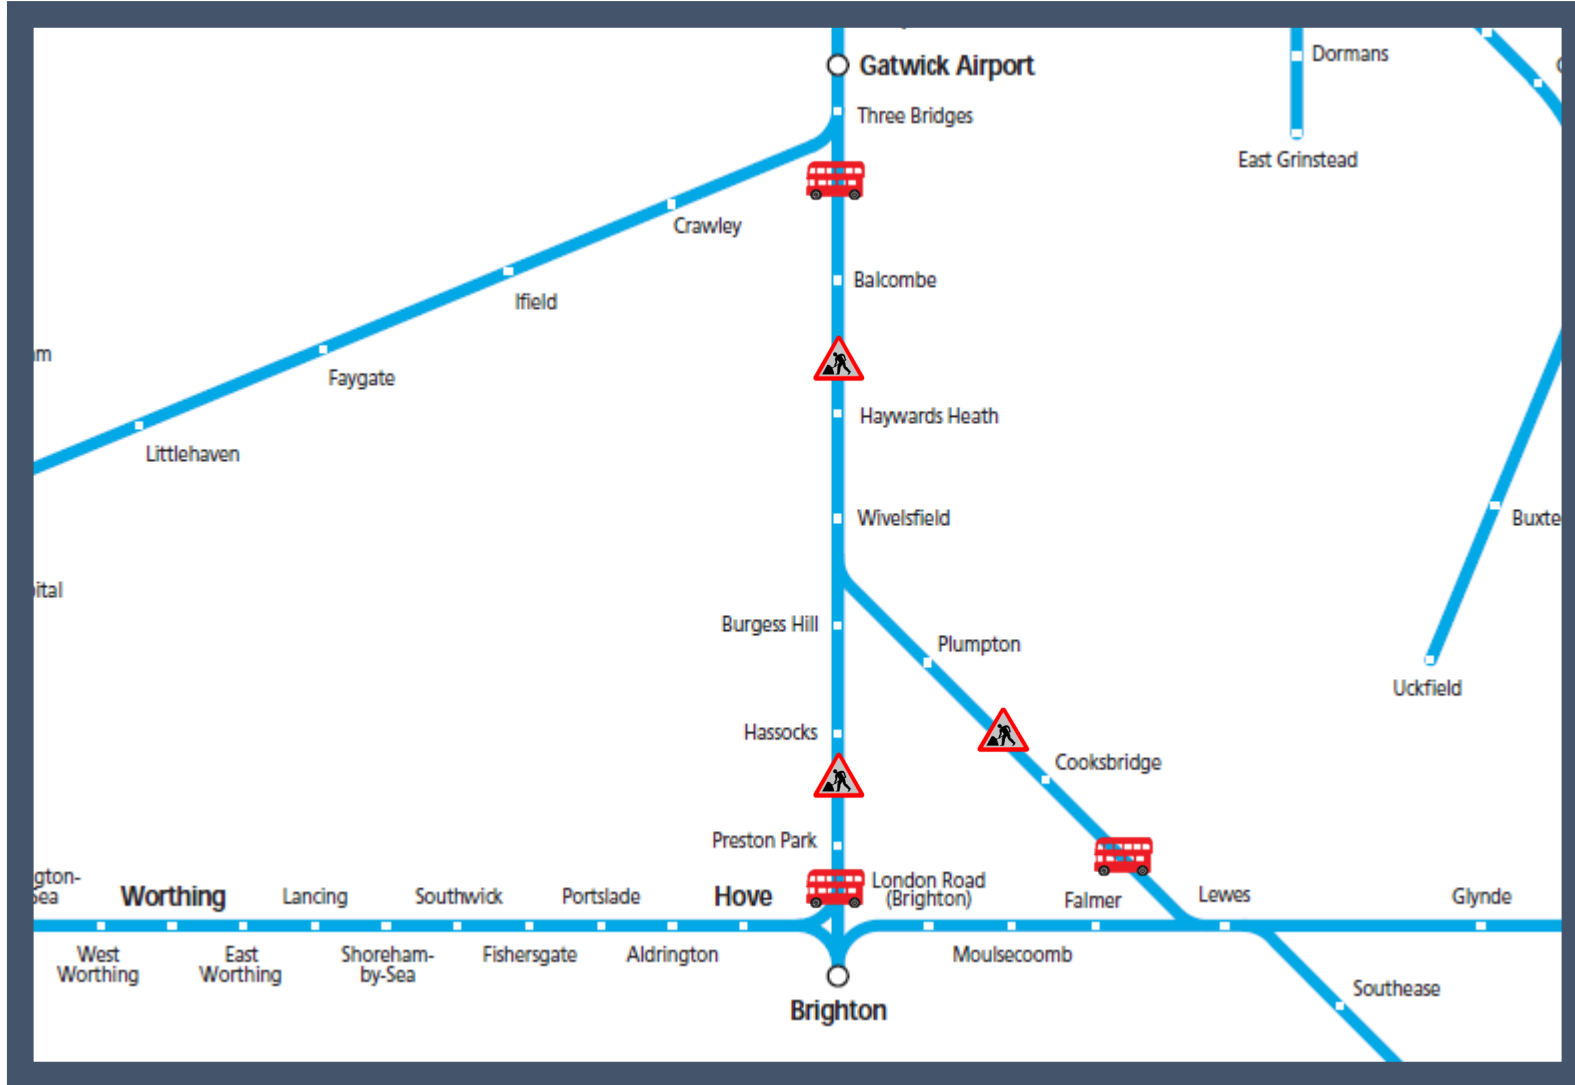

Buses replace trains between Three Bridges and Brighton / Lewes
 TOC affected: Gatwick Express, Southern, Thameslink

Key:

	Engineering Works
	Bus Replacement Services