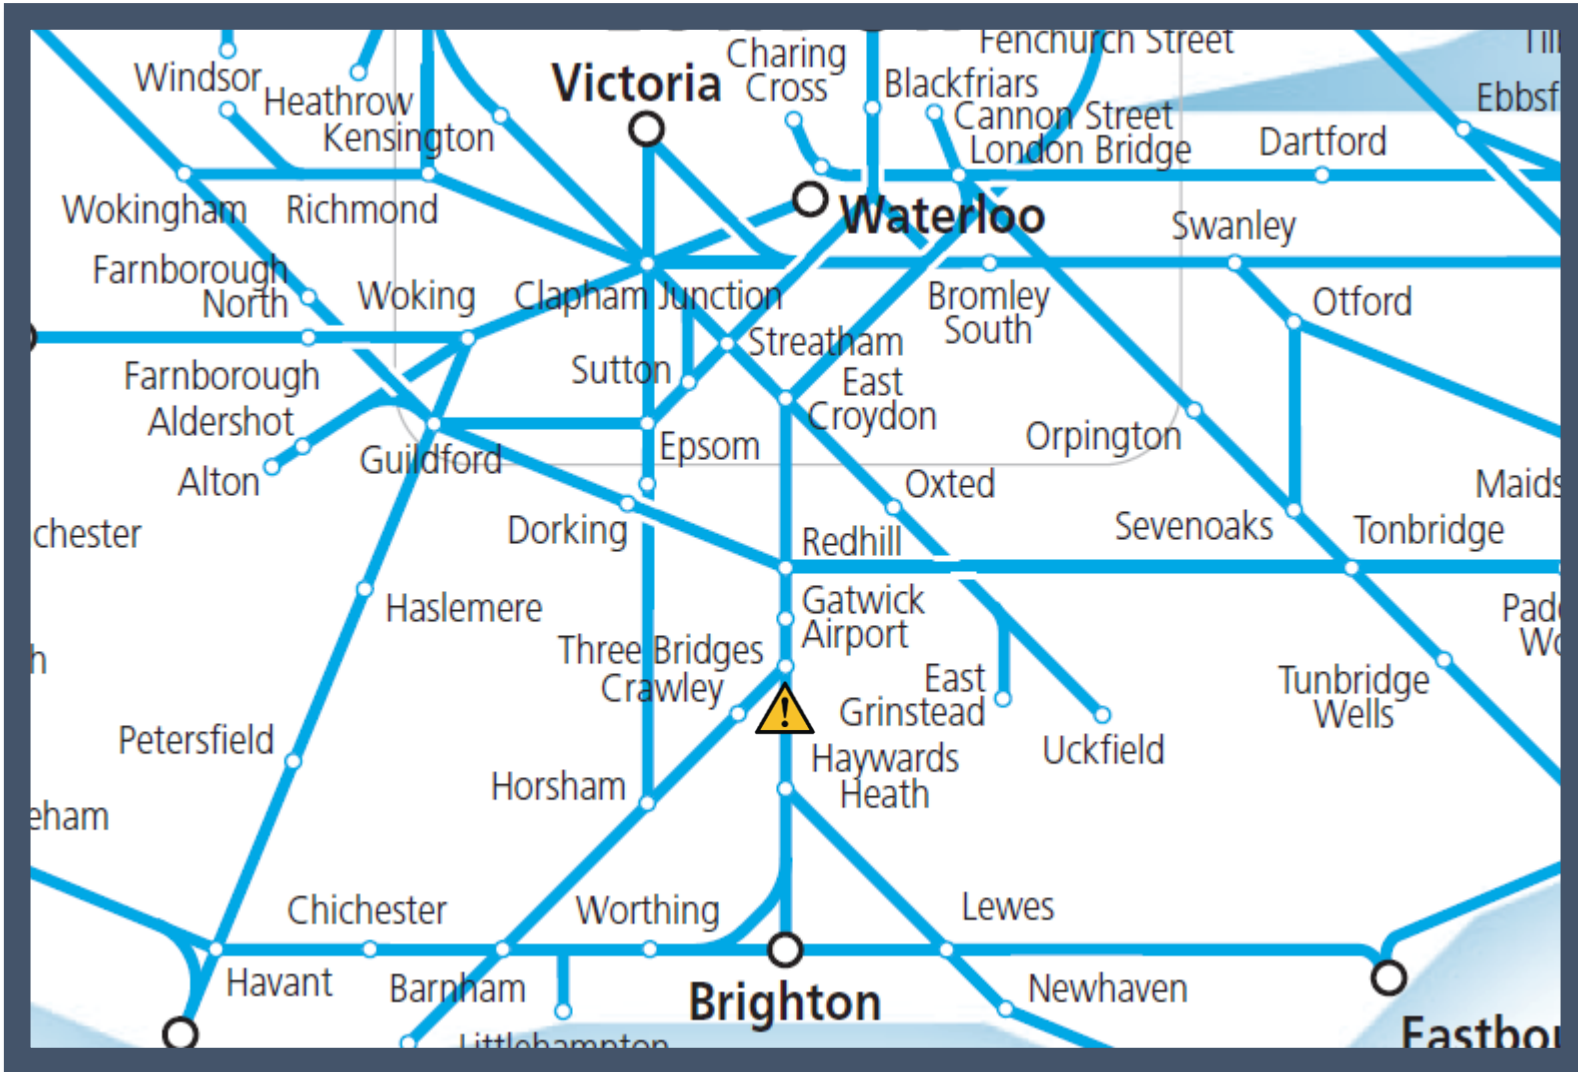

A points failure between Three Bridges and Haywards Heath

TOCs affected: Gatwick Express, Southern and Thameslink

Key:

	Disruption
---	------------