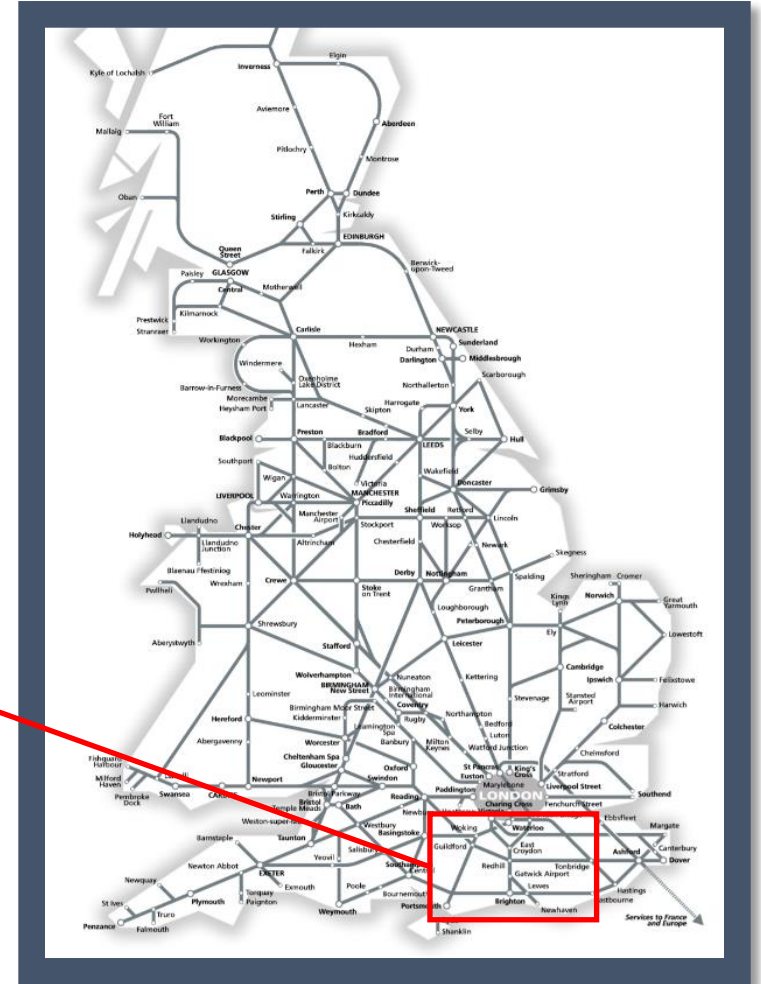

A failure of the electricity supply at Three Bridges

TOCs affected: Gatwick Express, Southern, Thameslink

Key:

Disruption