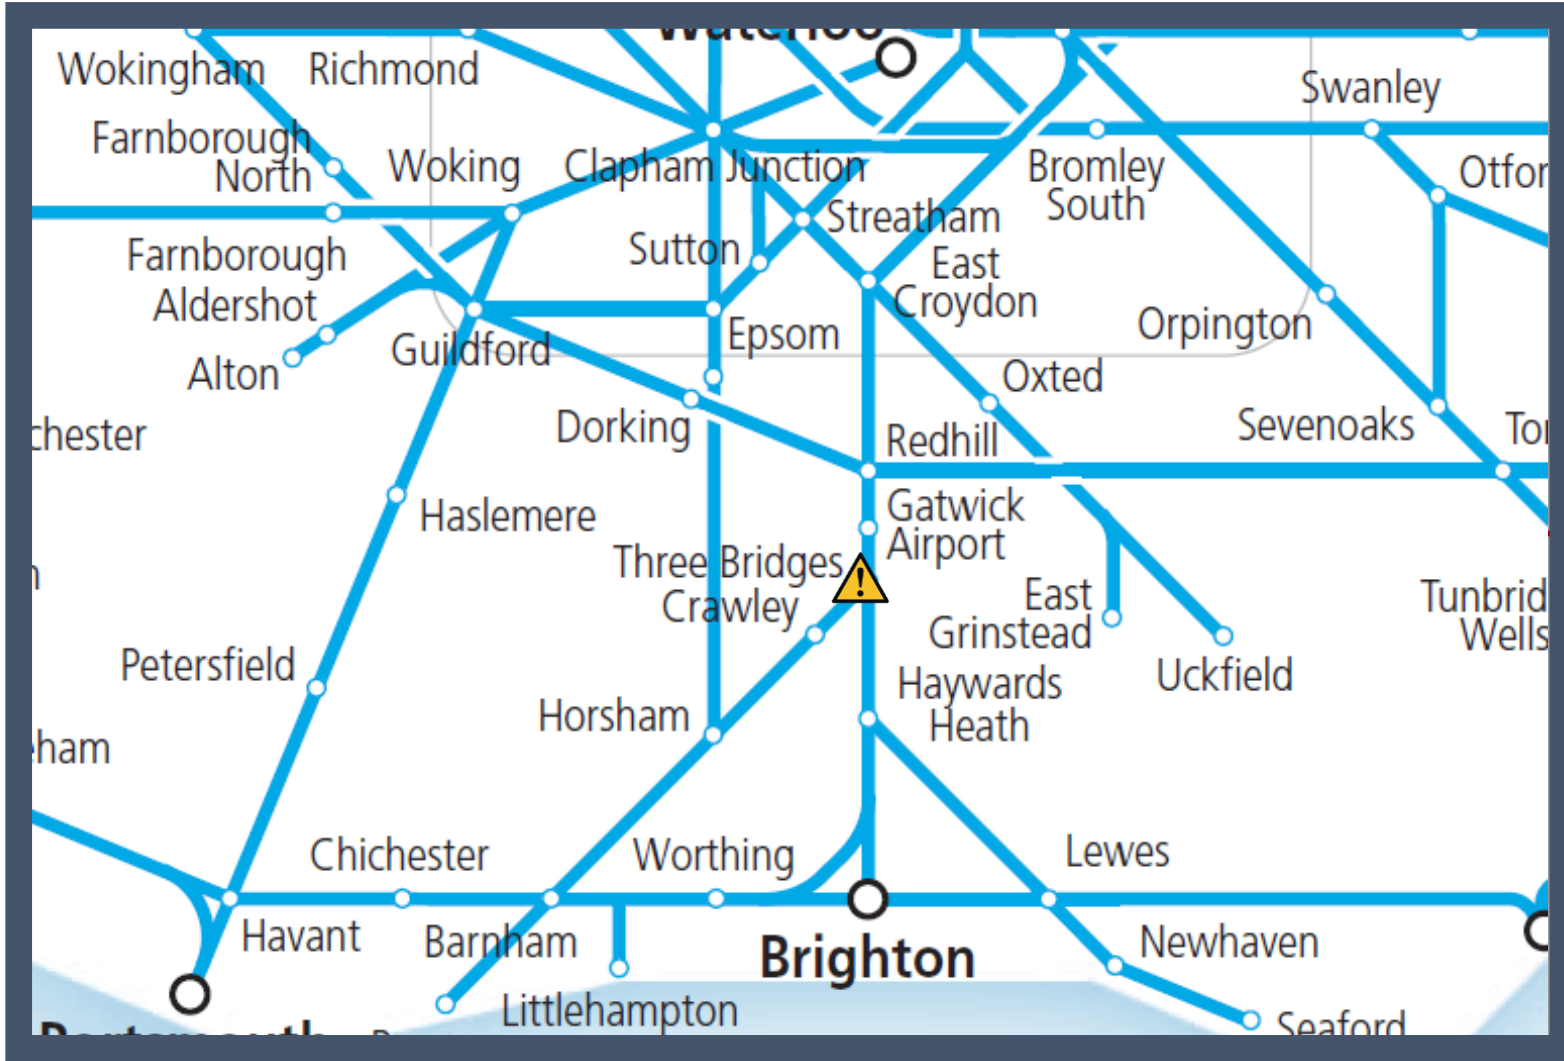

A failure of the electricity supply at Three Bridges

TOCs affected: Gatwick Express, Southern, Thameslink

Key:

Disruption