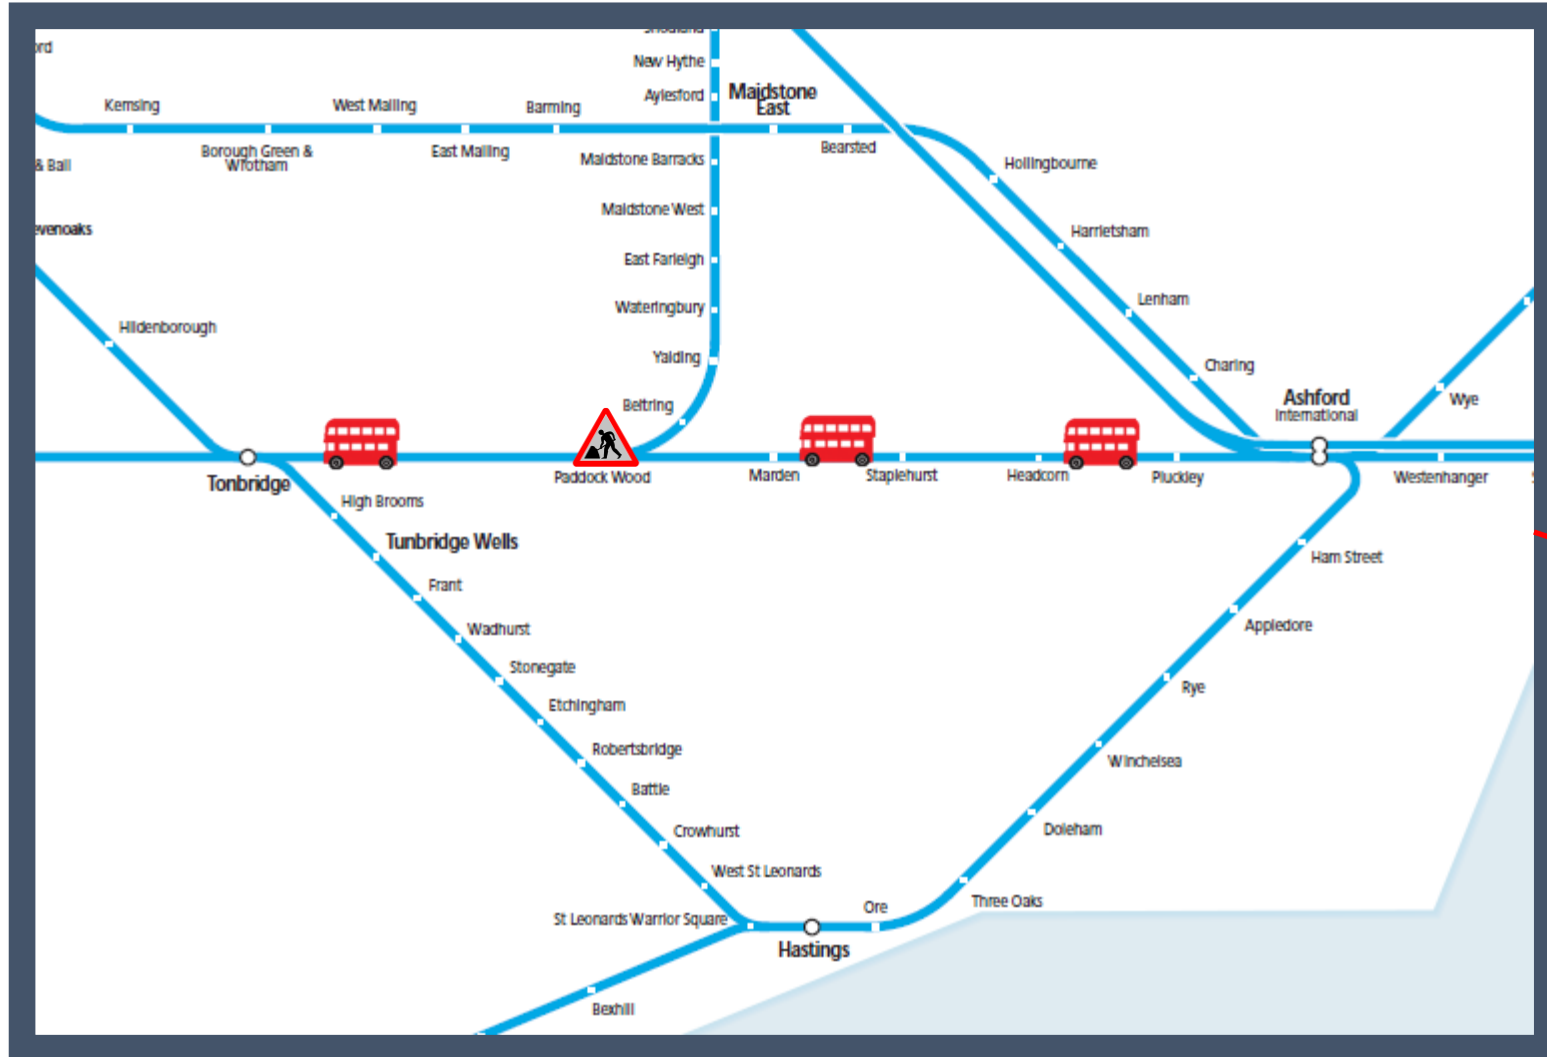

Buses replace trains between Tonbridge and Ashford International

TOC affected: Southeastern

Key:

Engineering Works

Bus Replacement Services