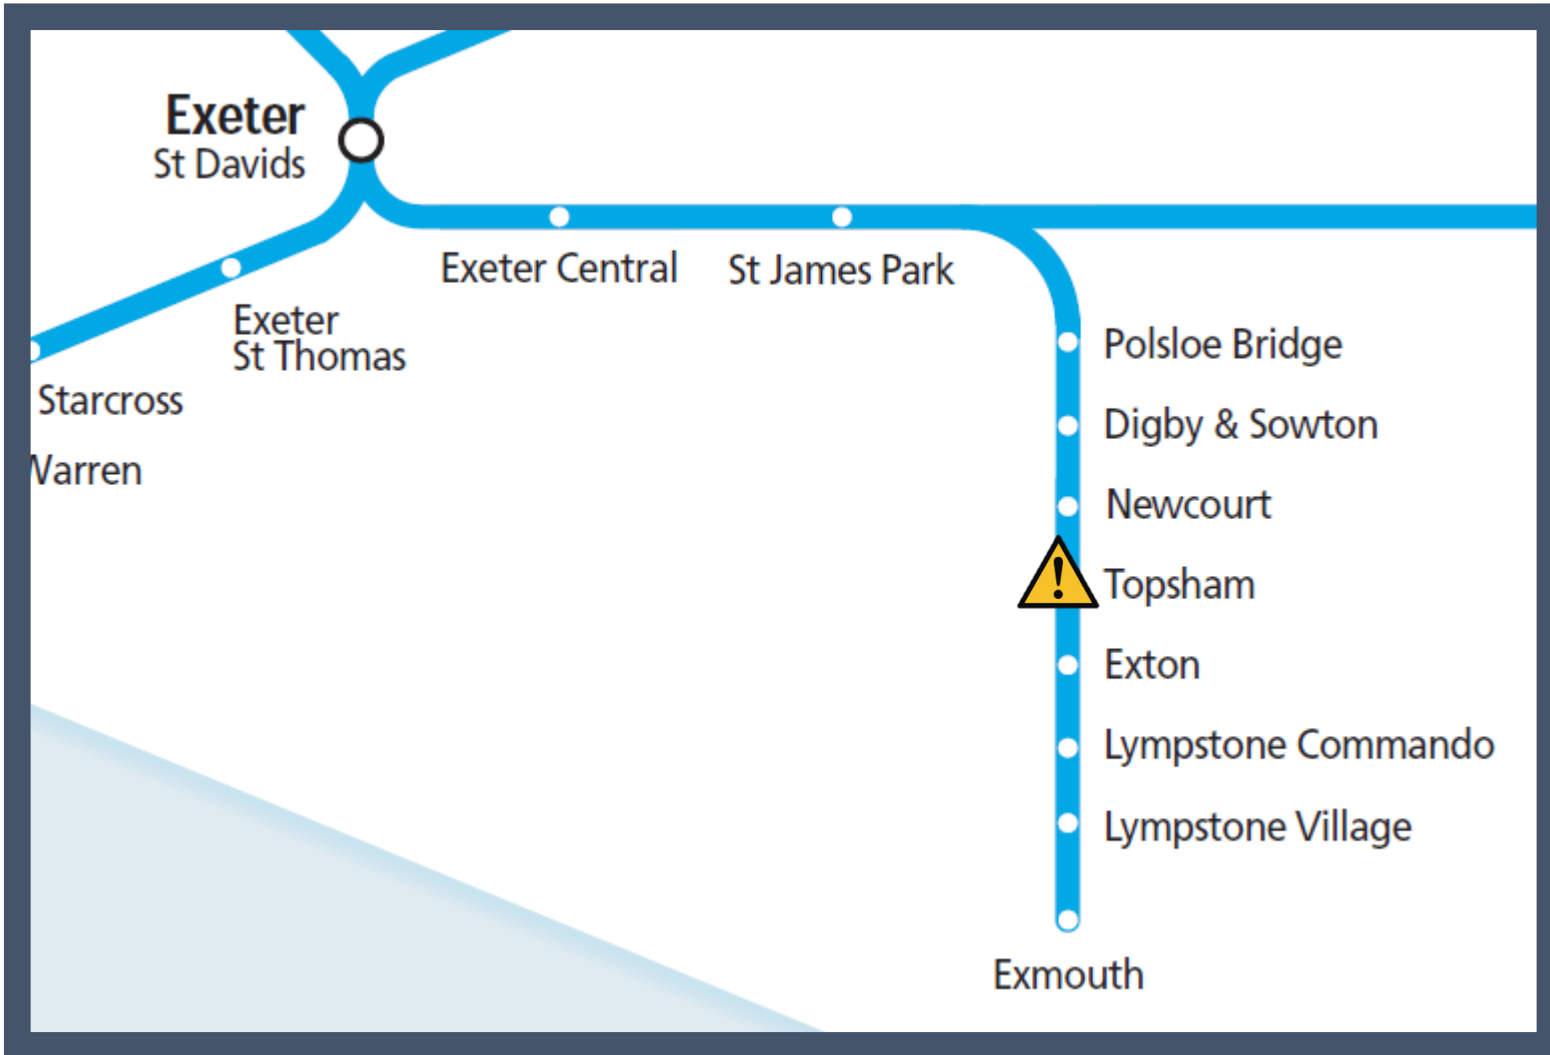

# A fault with the signalling system near Topsham

TOC affected: Great Western Railway

Key:

Disruption