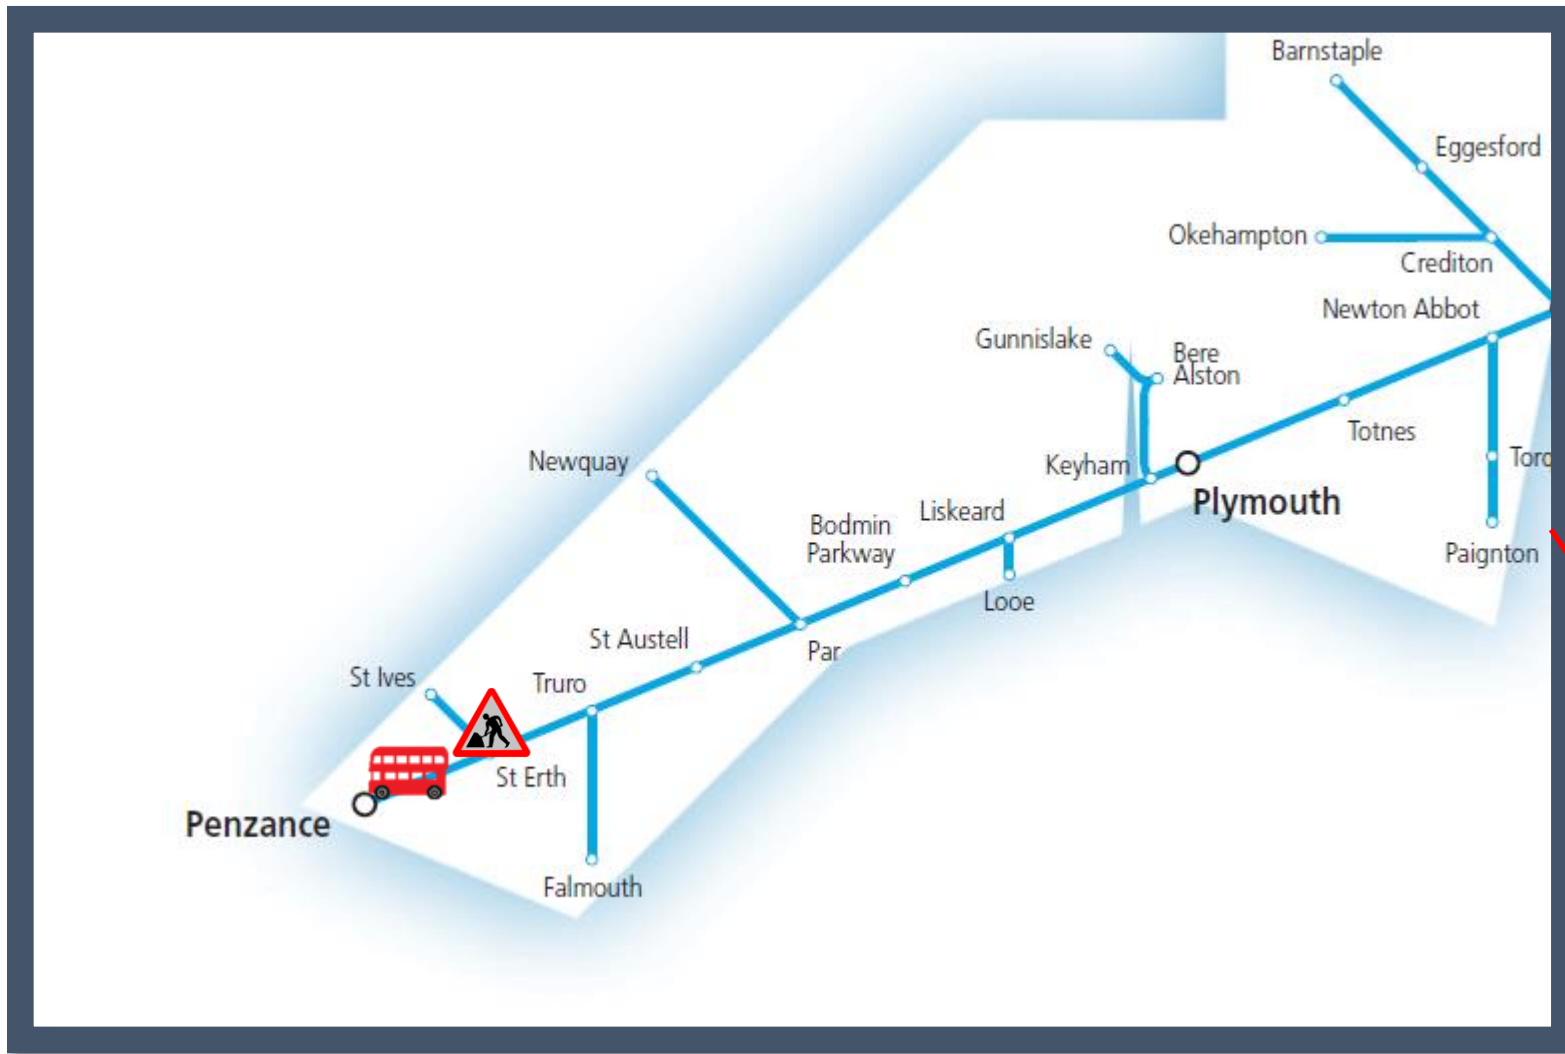

Buses replace trains between Truro and Penzance

TOCs affected: CrossCountry and Great Western Railway

Key:

	Engineering Works
	Bus Replacement Services