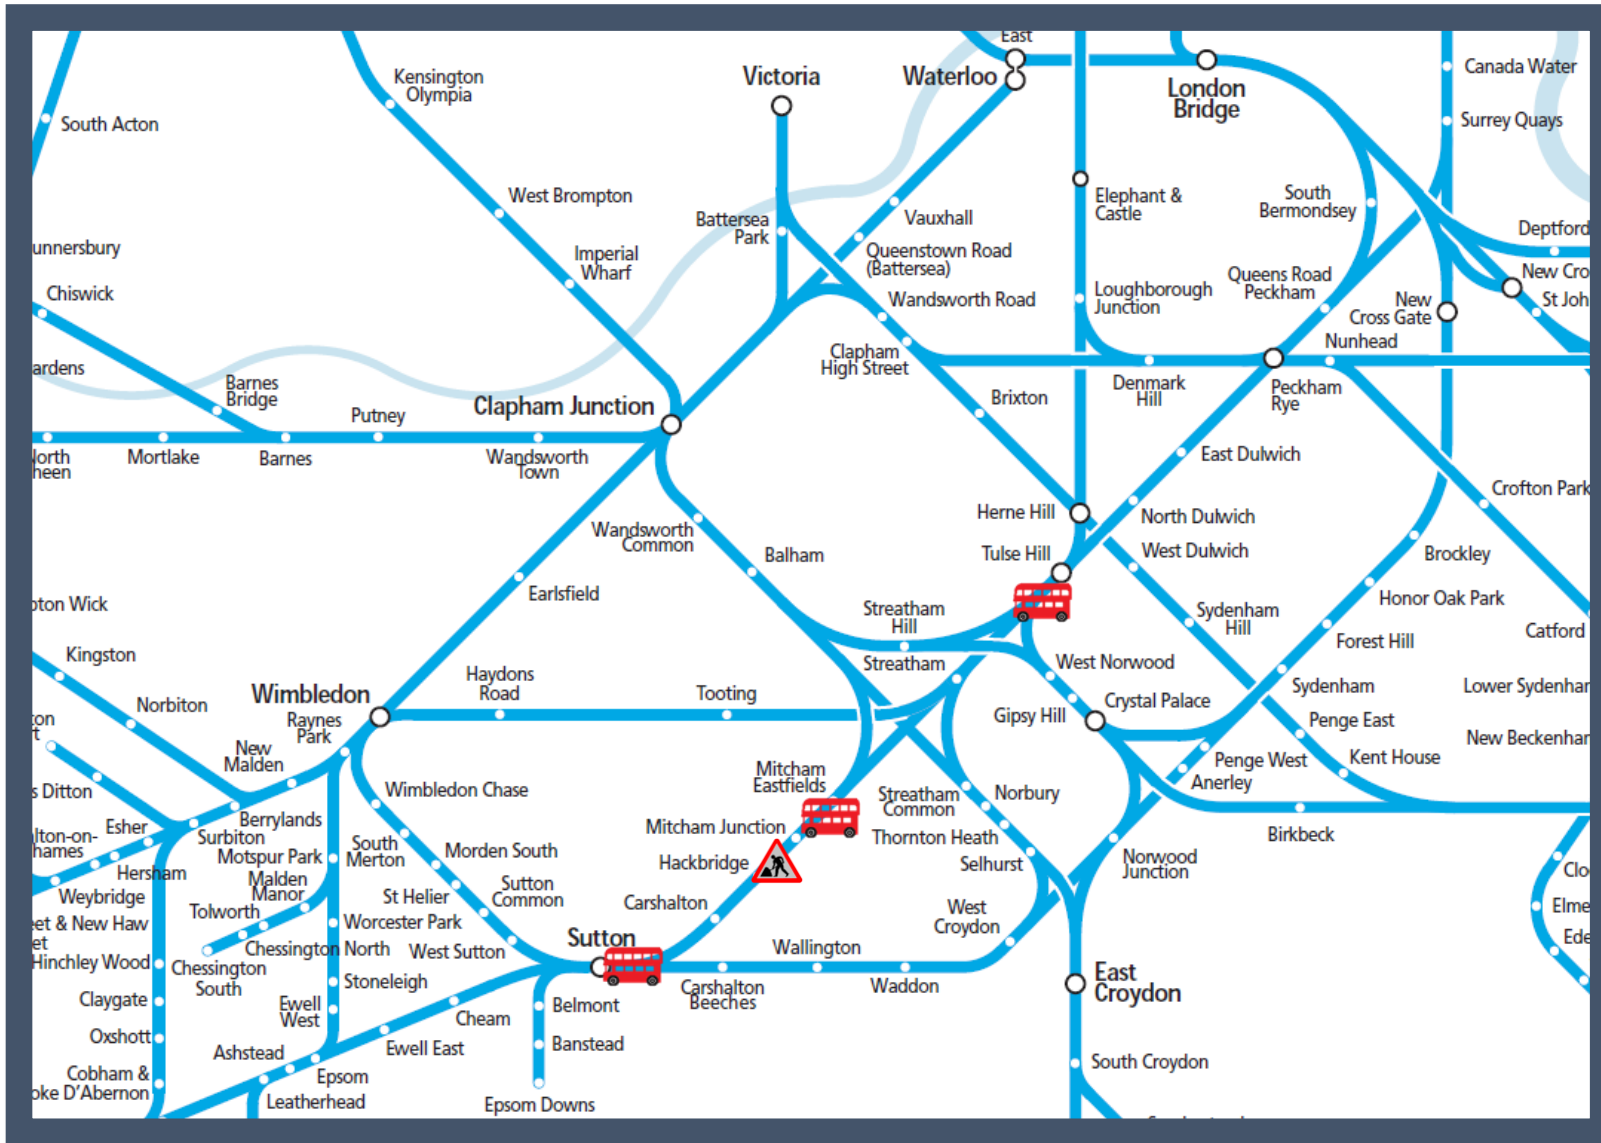

Buses replace trains between Tulse Hill and Sutton via Mitcham Junction

TOCs affected: Southern, Thameslink

Key:

Engineering Works

Bus Replacement Services