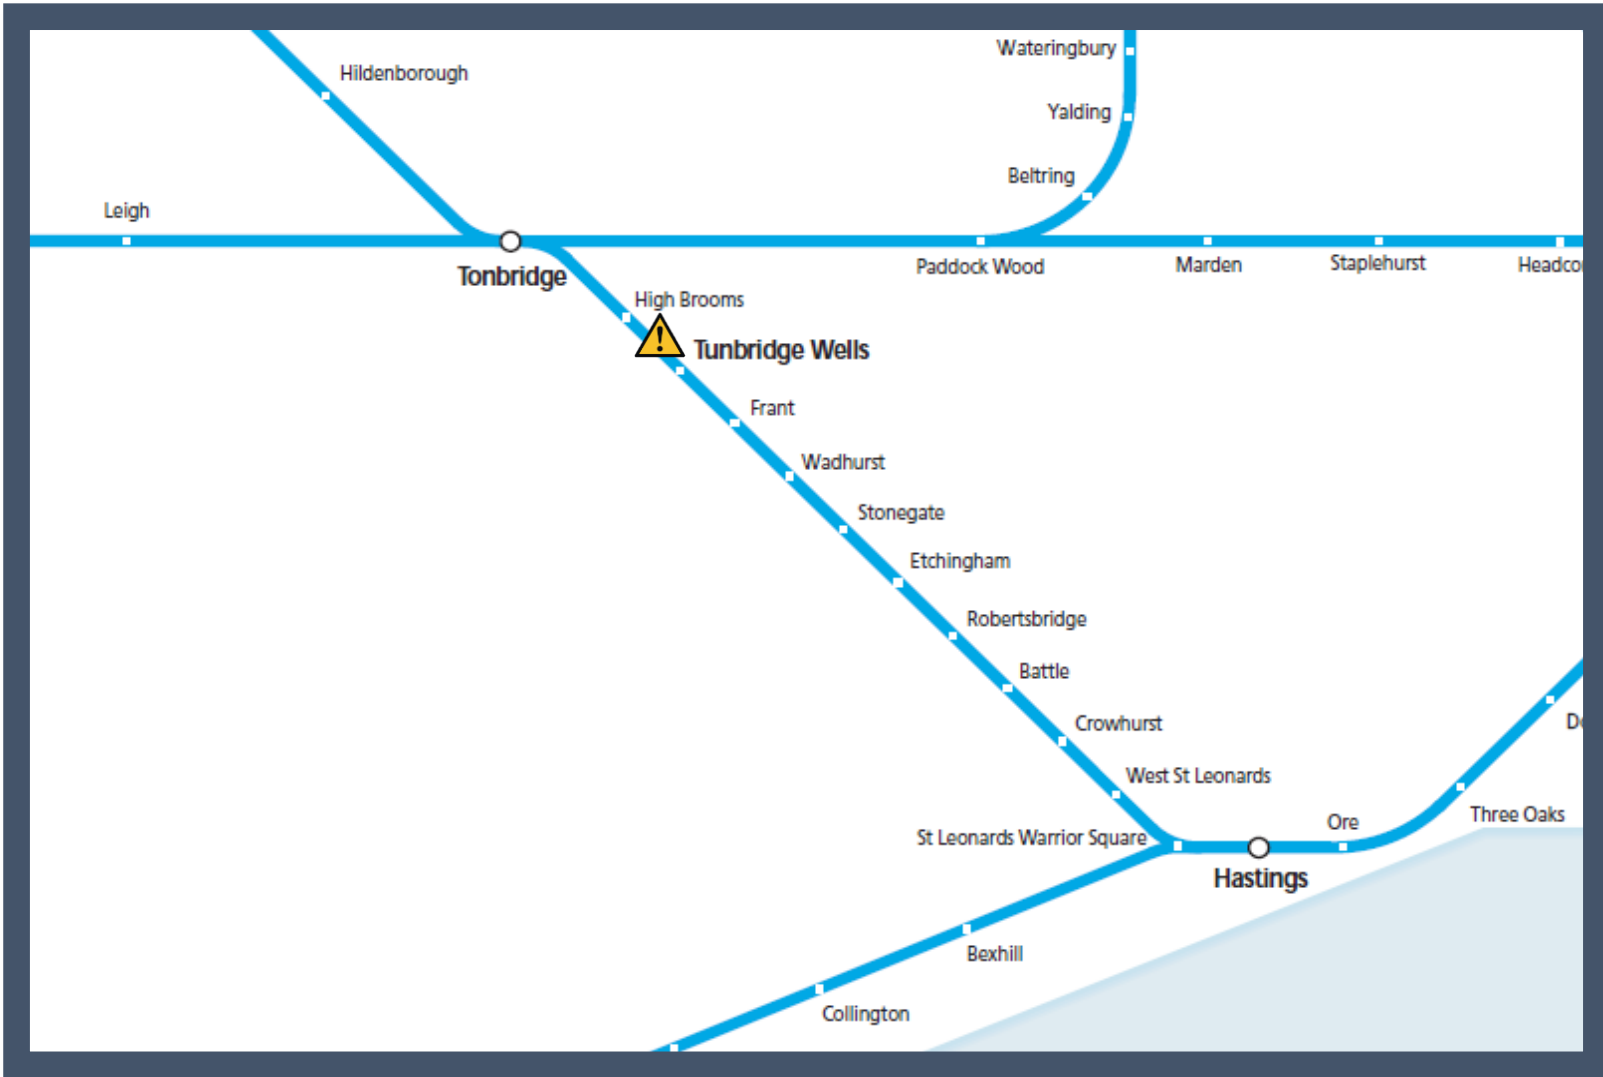

A fault with the signalling system between Tunbridge Wells and Tonbridge TOC affected: Southeastern

Key:

Disruption