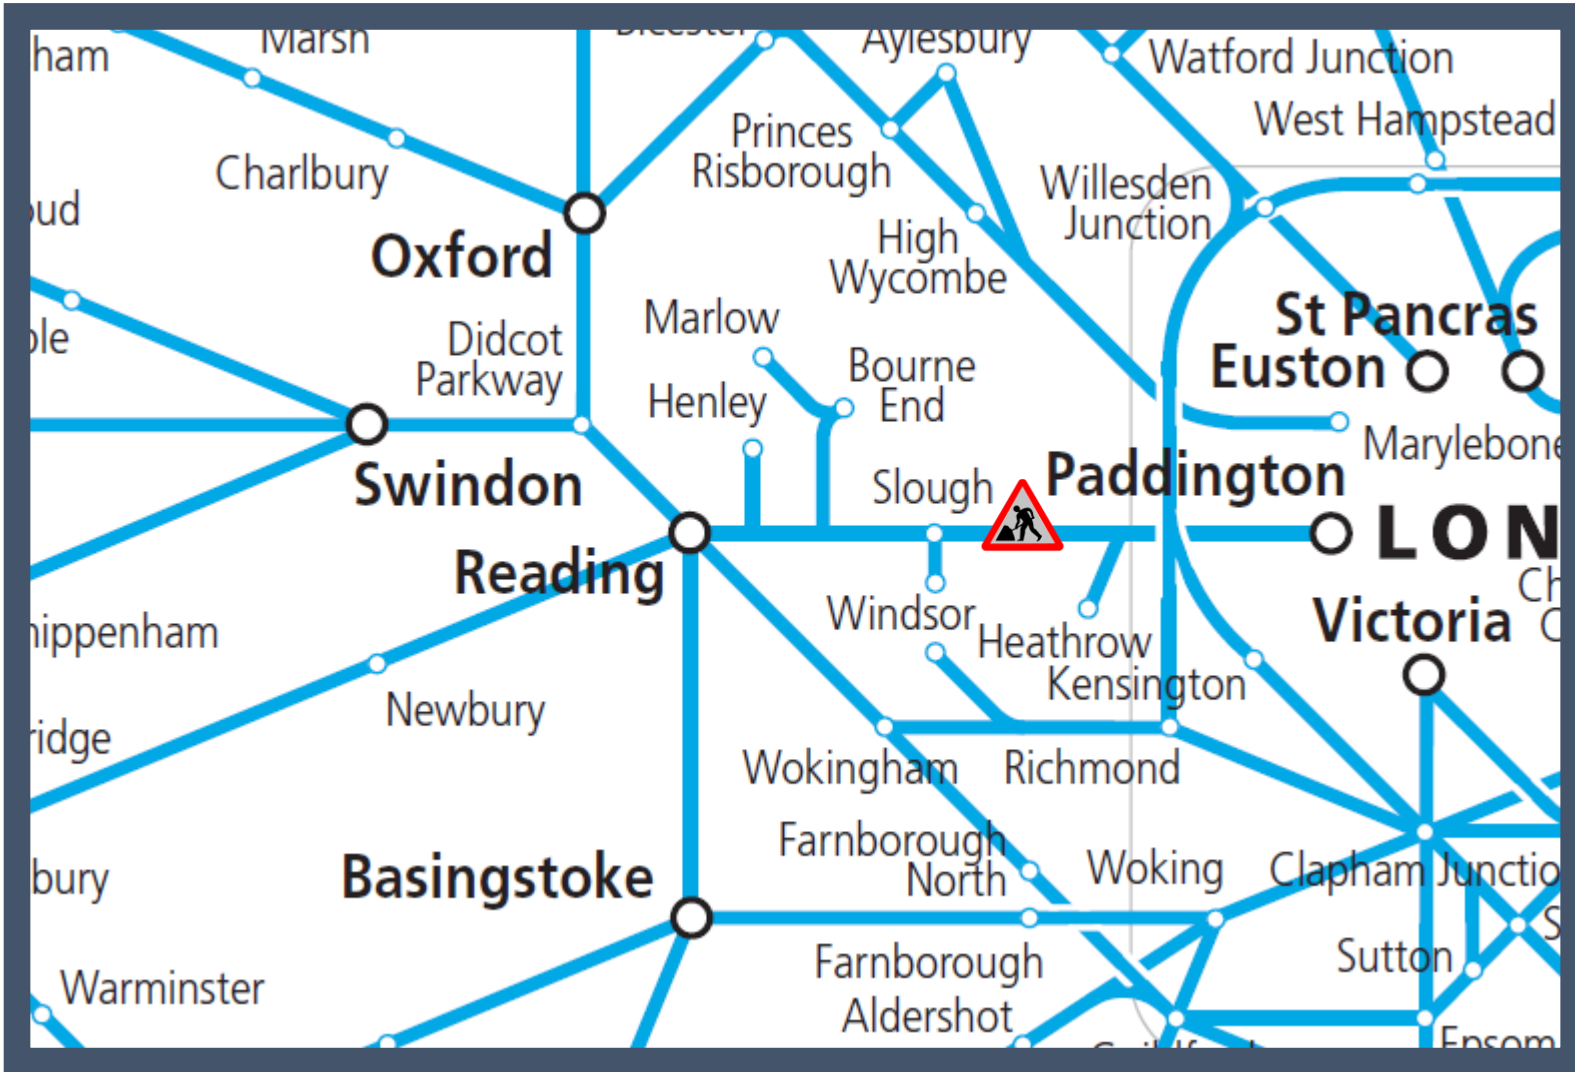

Retimed service between London Paddington and Reading / Didcot Parkway

TOC affected: Great Western Railway

Key:

Engineering Works